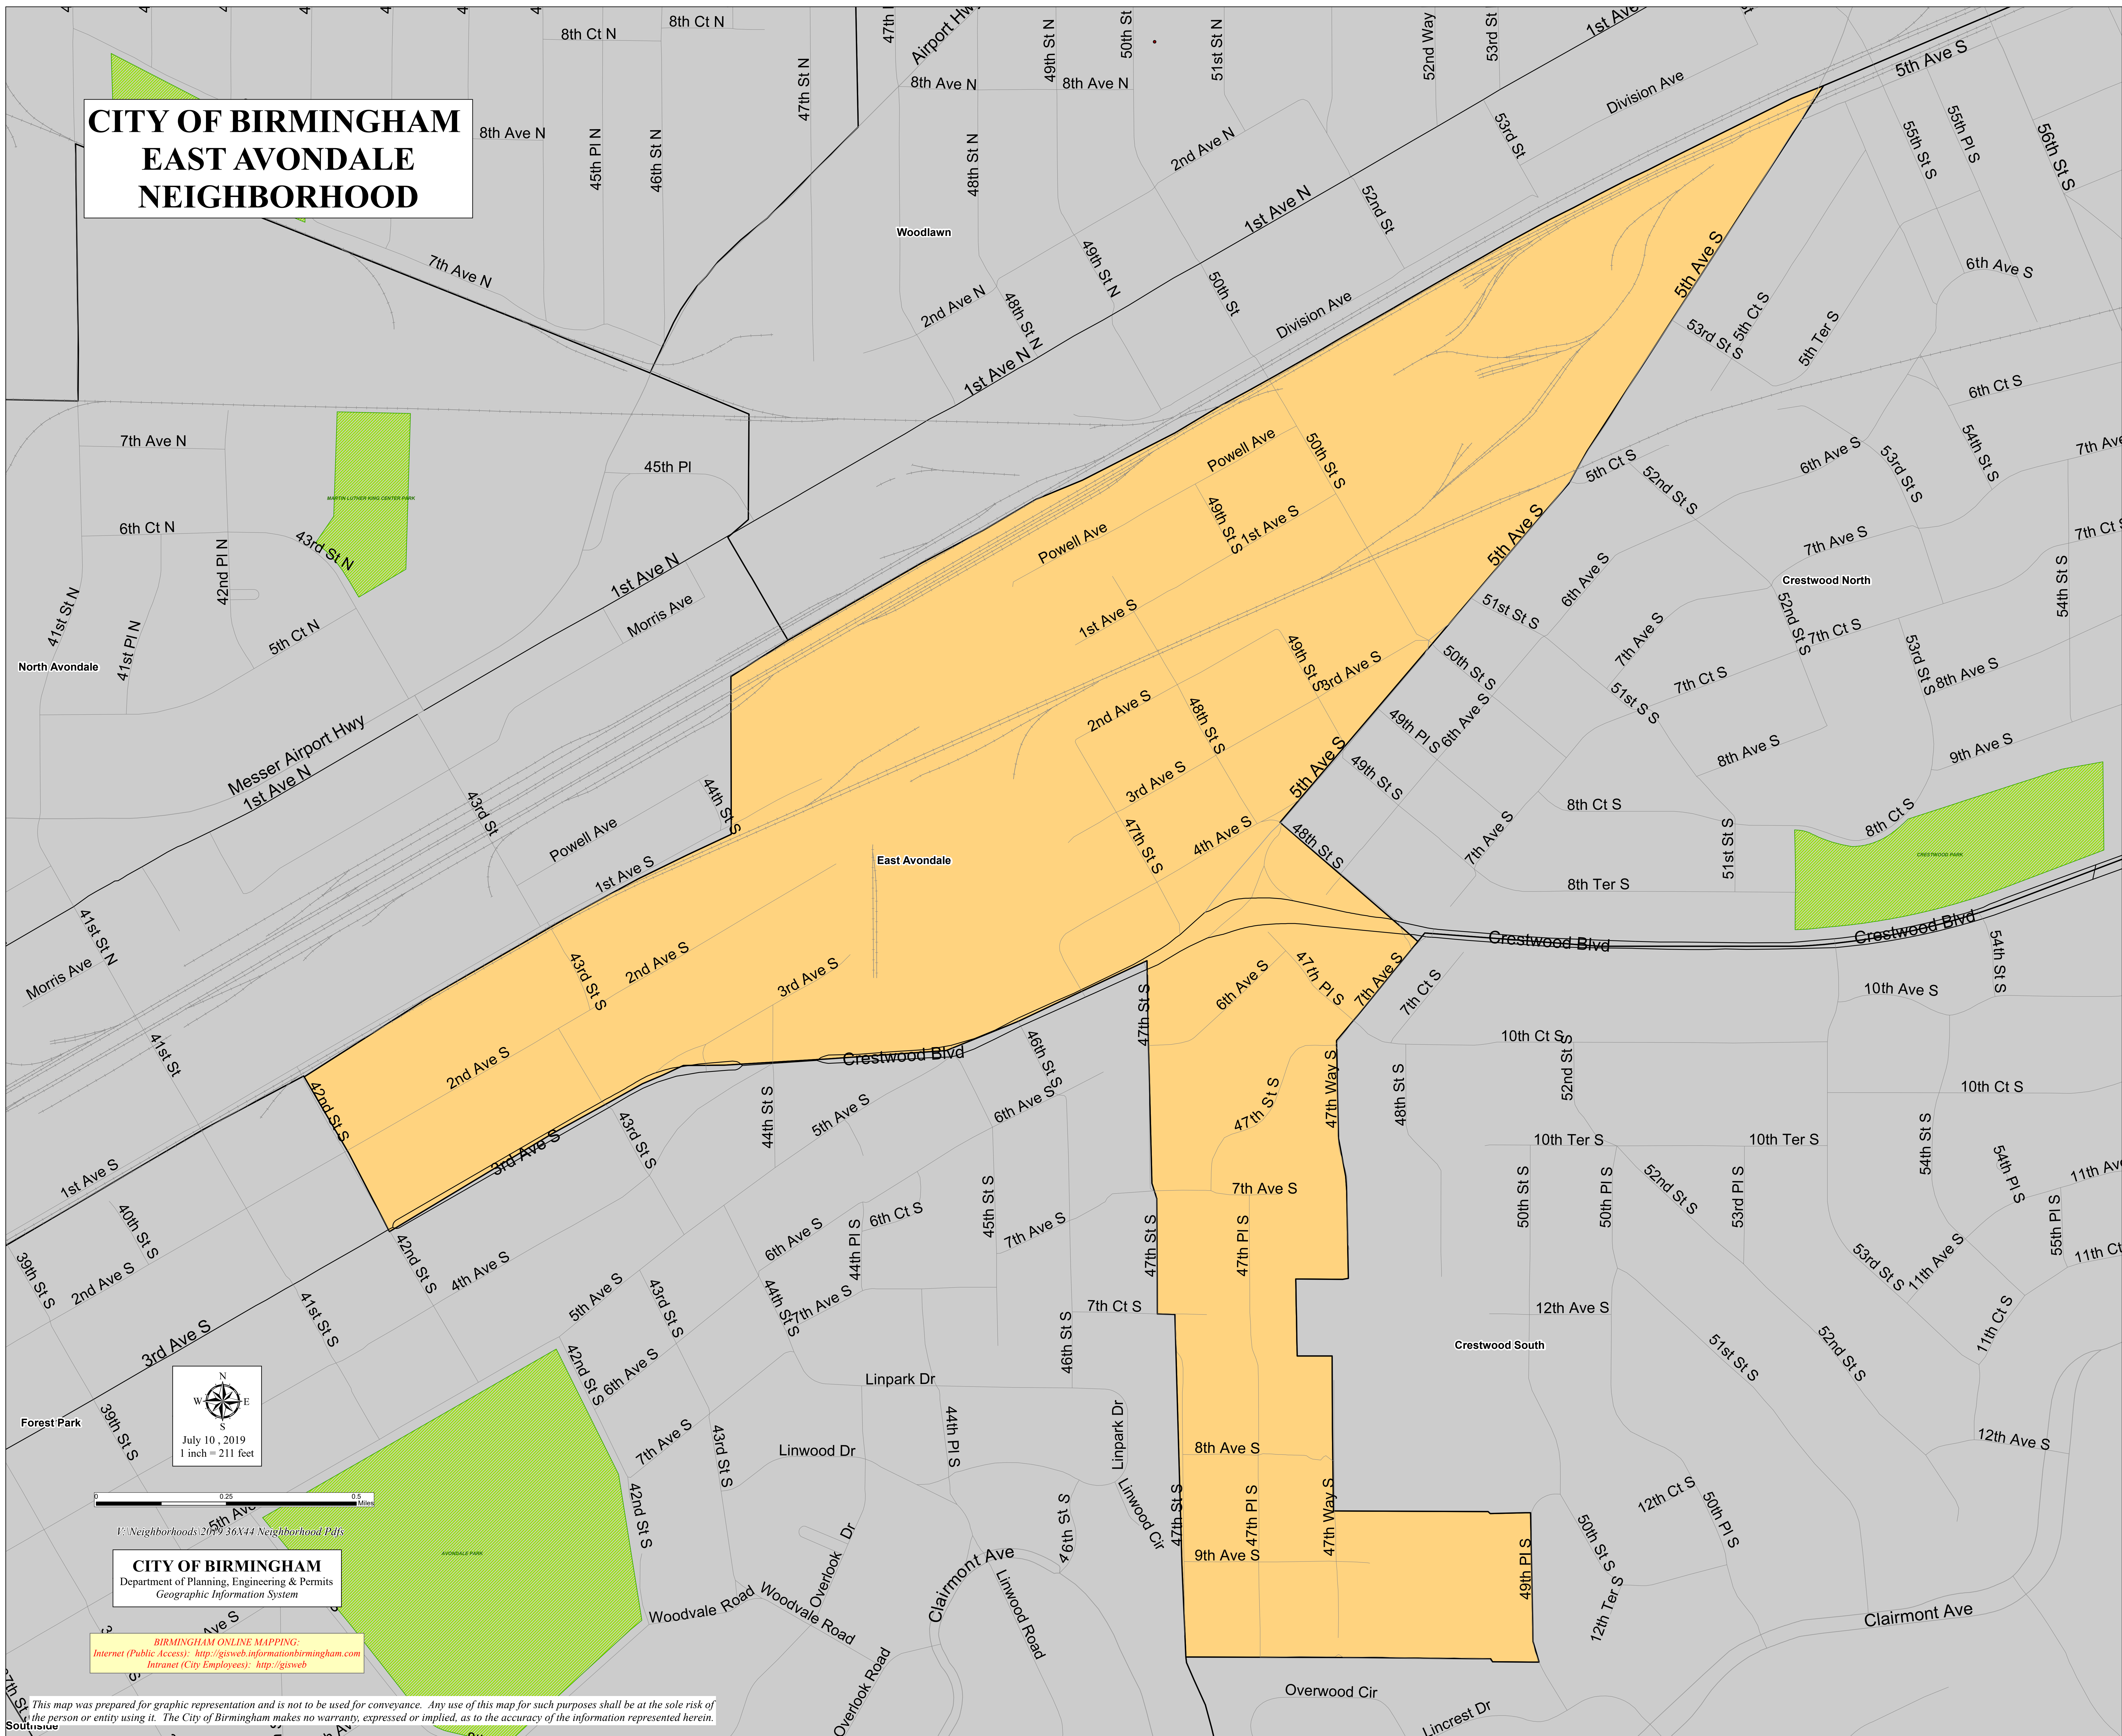

CITY OF BIRMINGHAM EAST AVONDALE NEIGHBORHOOD

CITY OF BIRMINGHAM
Department of Planning, Engineering & Permits
Geographic Information System

BIRMINGHAM ONLINE MAPPING:
Internet (Public Access): <http://gisweb.informationbirmingham.com>
Intranet (City Employees): <http://gisweb>

This map was prepared for graphic representation and is not to be used for conveyance. Any use of this map for such purposes shall be at the sole risk of the person or entity using it. The City of Birmingham makes no warranty, expressed or implied, as to the accuracy of the information represented herein.