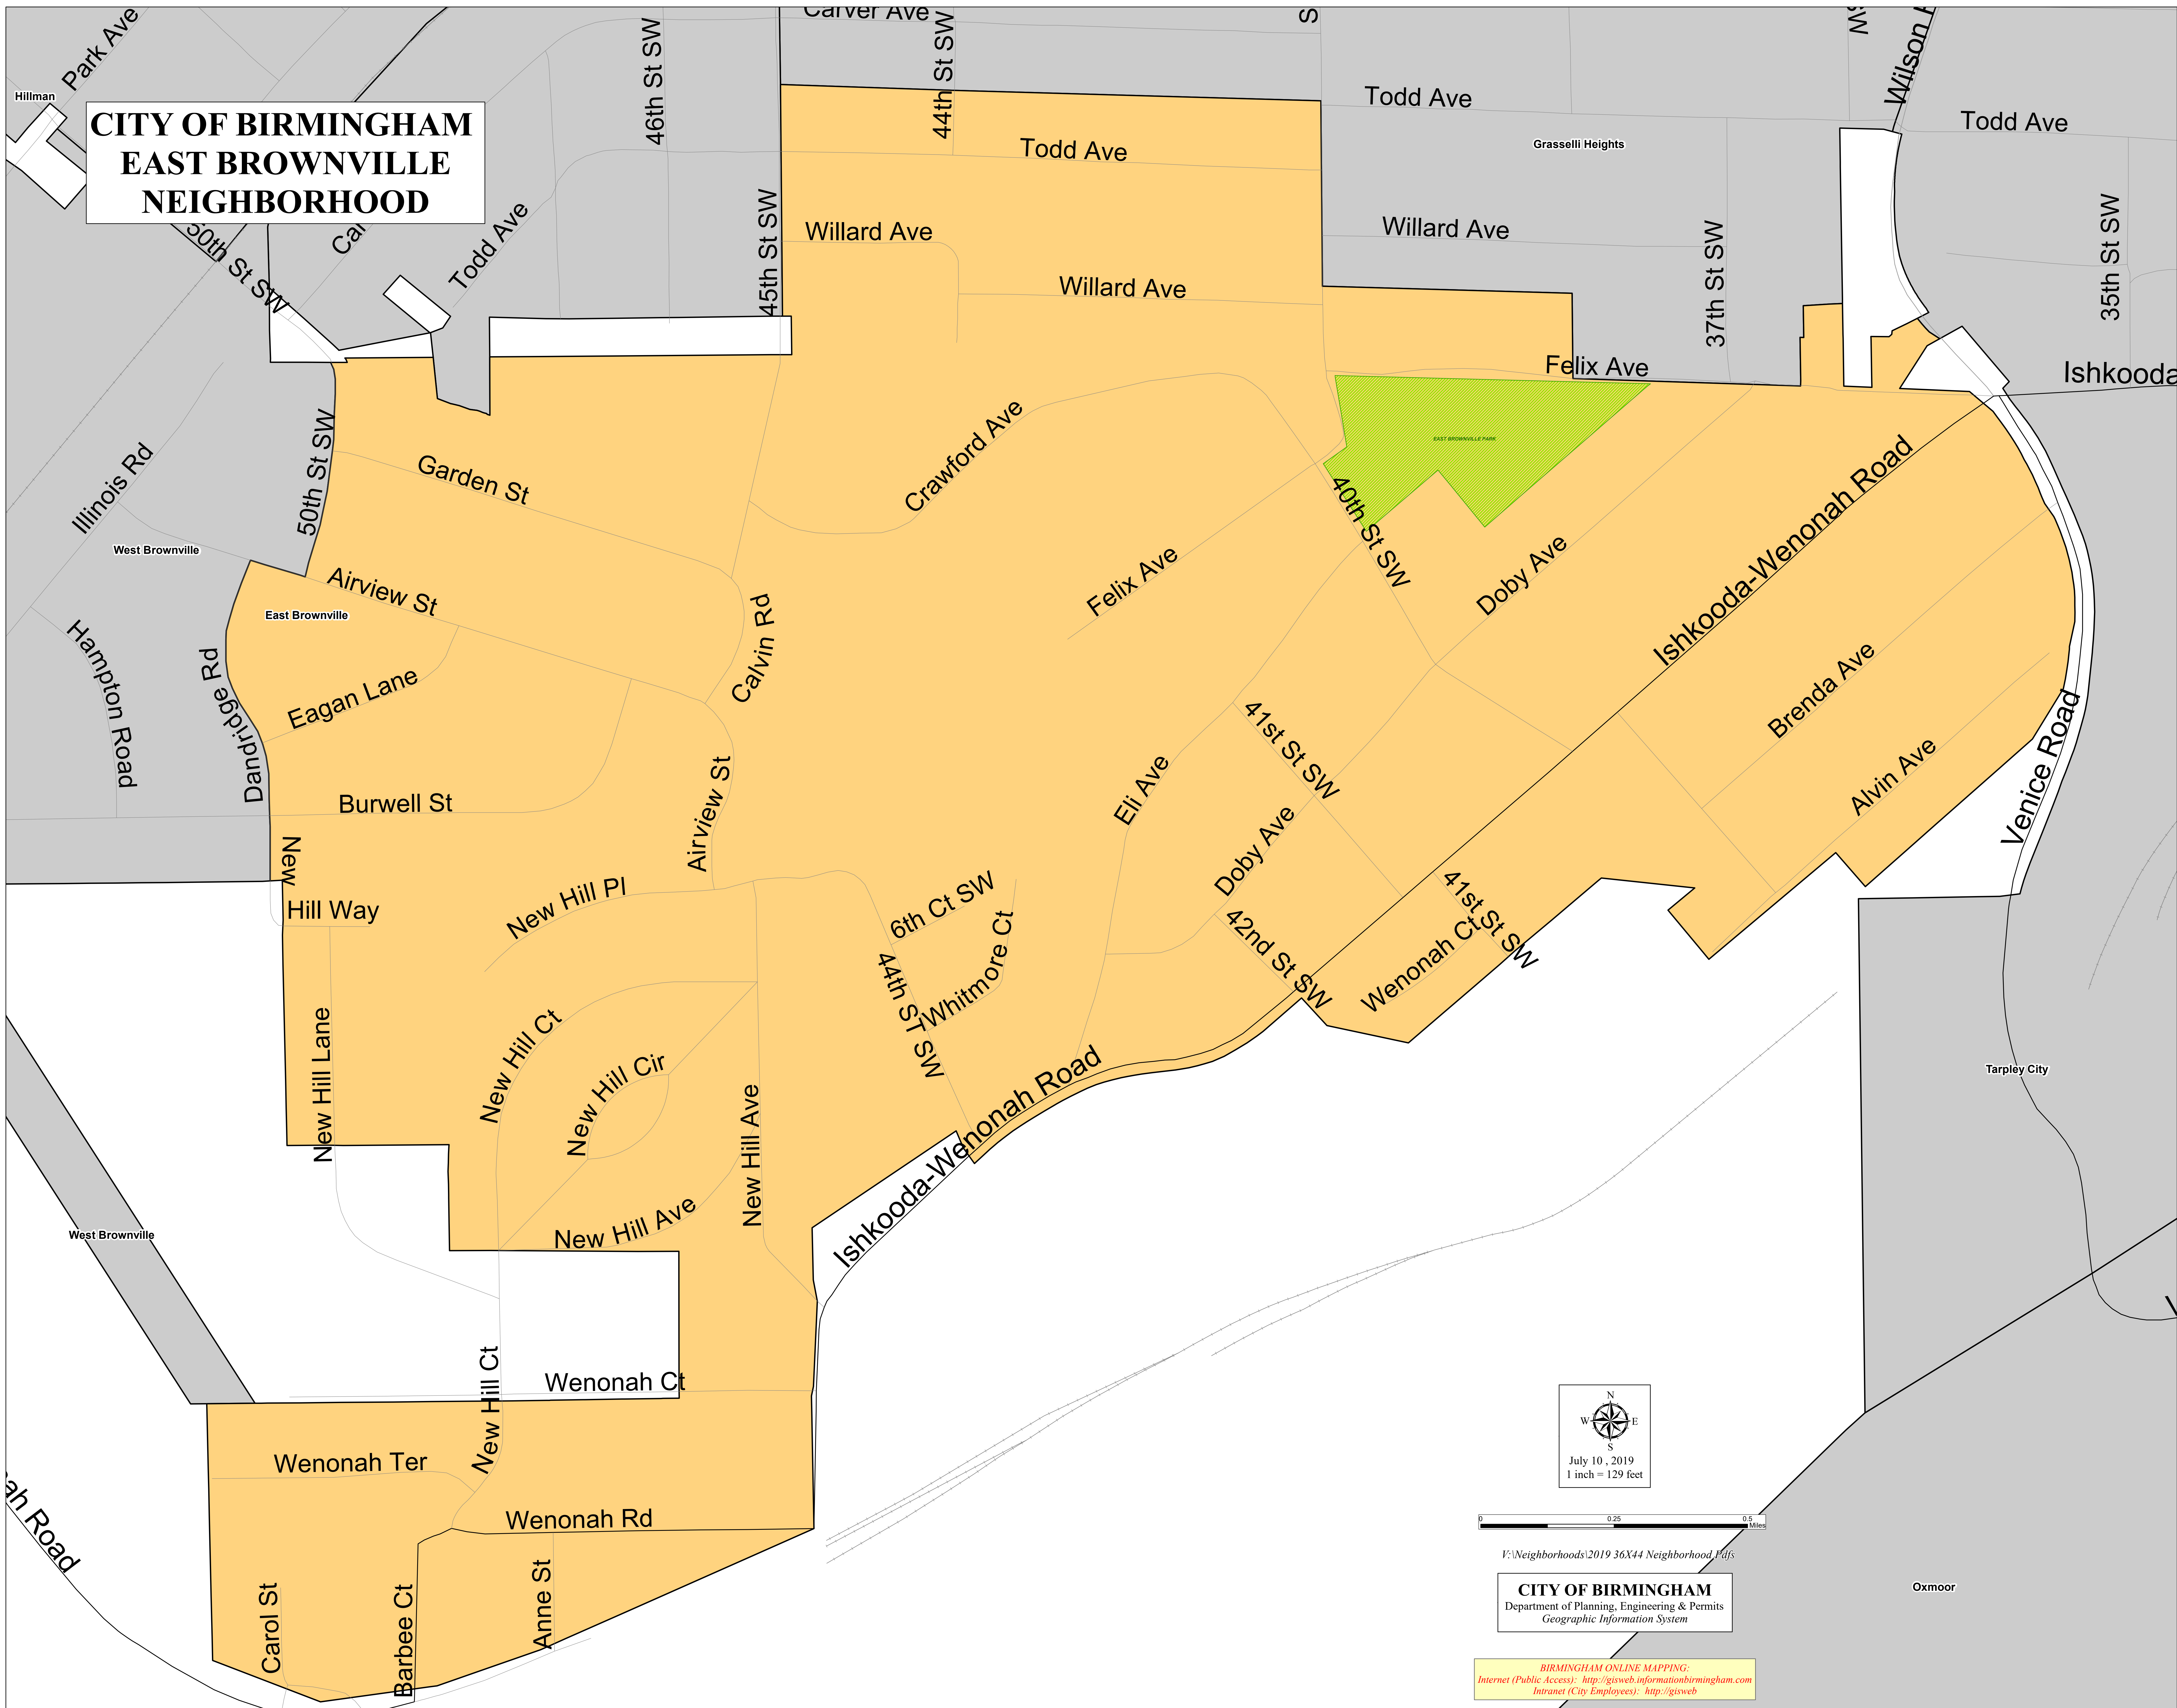

**CITY OF BIRMINGHAM  
EAST BROWNVILLE  
NEIGHBORHOOD**

V:\Neighborhoods\2019 36X44 Neighborhood Pdfs

**CITY OF BIRMINGHAM**  
Department of Planning, Engineering & Permits  
Geographic Information System