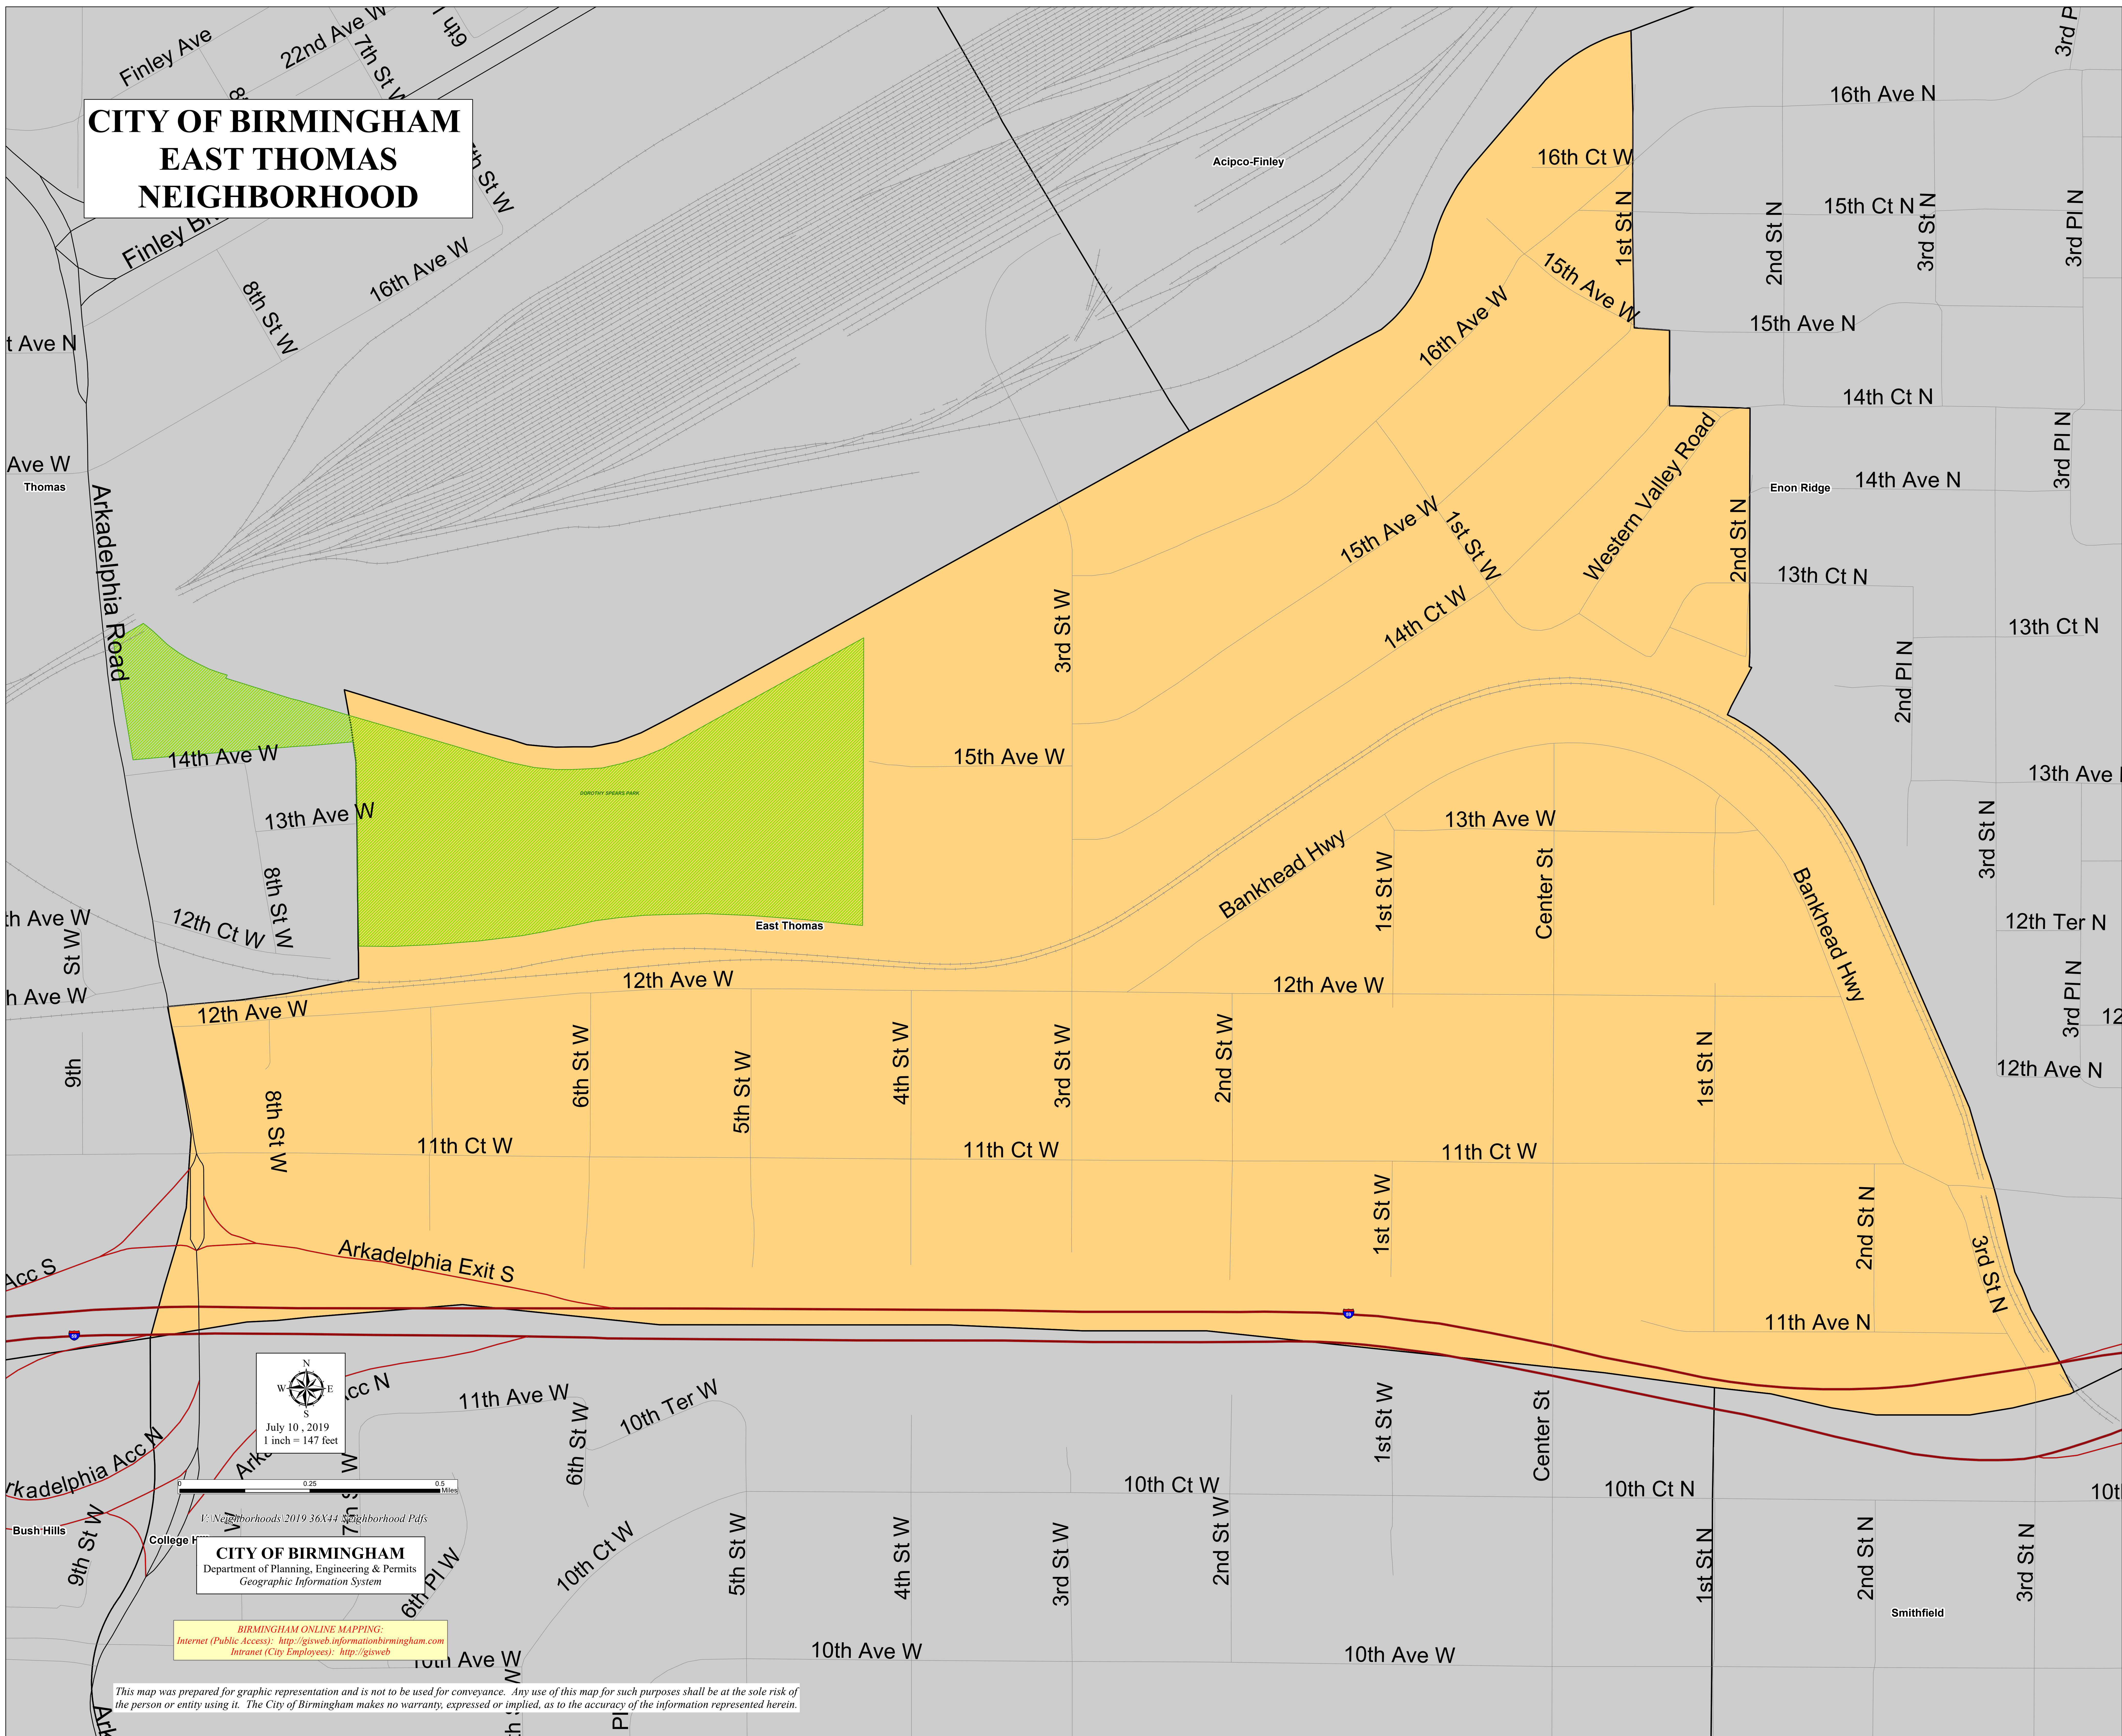

CITY OF BIRMINGHAM EAST THOMAS NEIGHBORHOOD

CITY OF BIRMINGHAM
Department of Planning, Engineering & Permits
Geographic Information System

BIRMINGHAM ONLINE MAPPING:
Internet (Public Access): <http://gisweb.informationbirmingham.com>
Intranet (City Employees): <http://gisweb>

This map was prepared for graphic representation and is not to be used for conveyance. Any use of this map for such purposes shall be at the sole risk of the person or entity using it. The City of Birmingham makes no warranty, expressed or implied, as to the accuracy of the information represented herein.