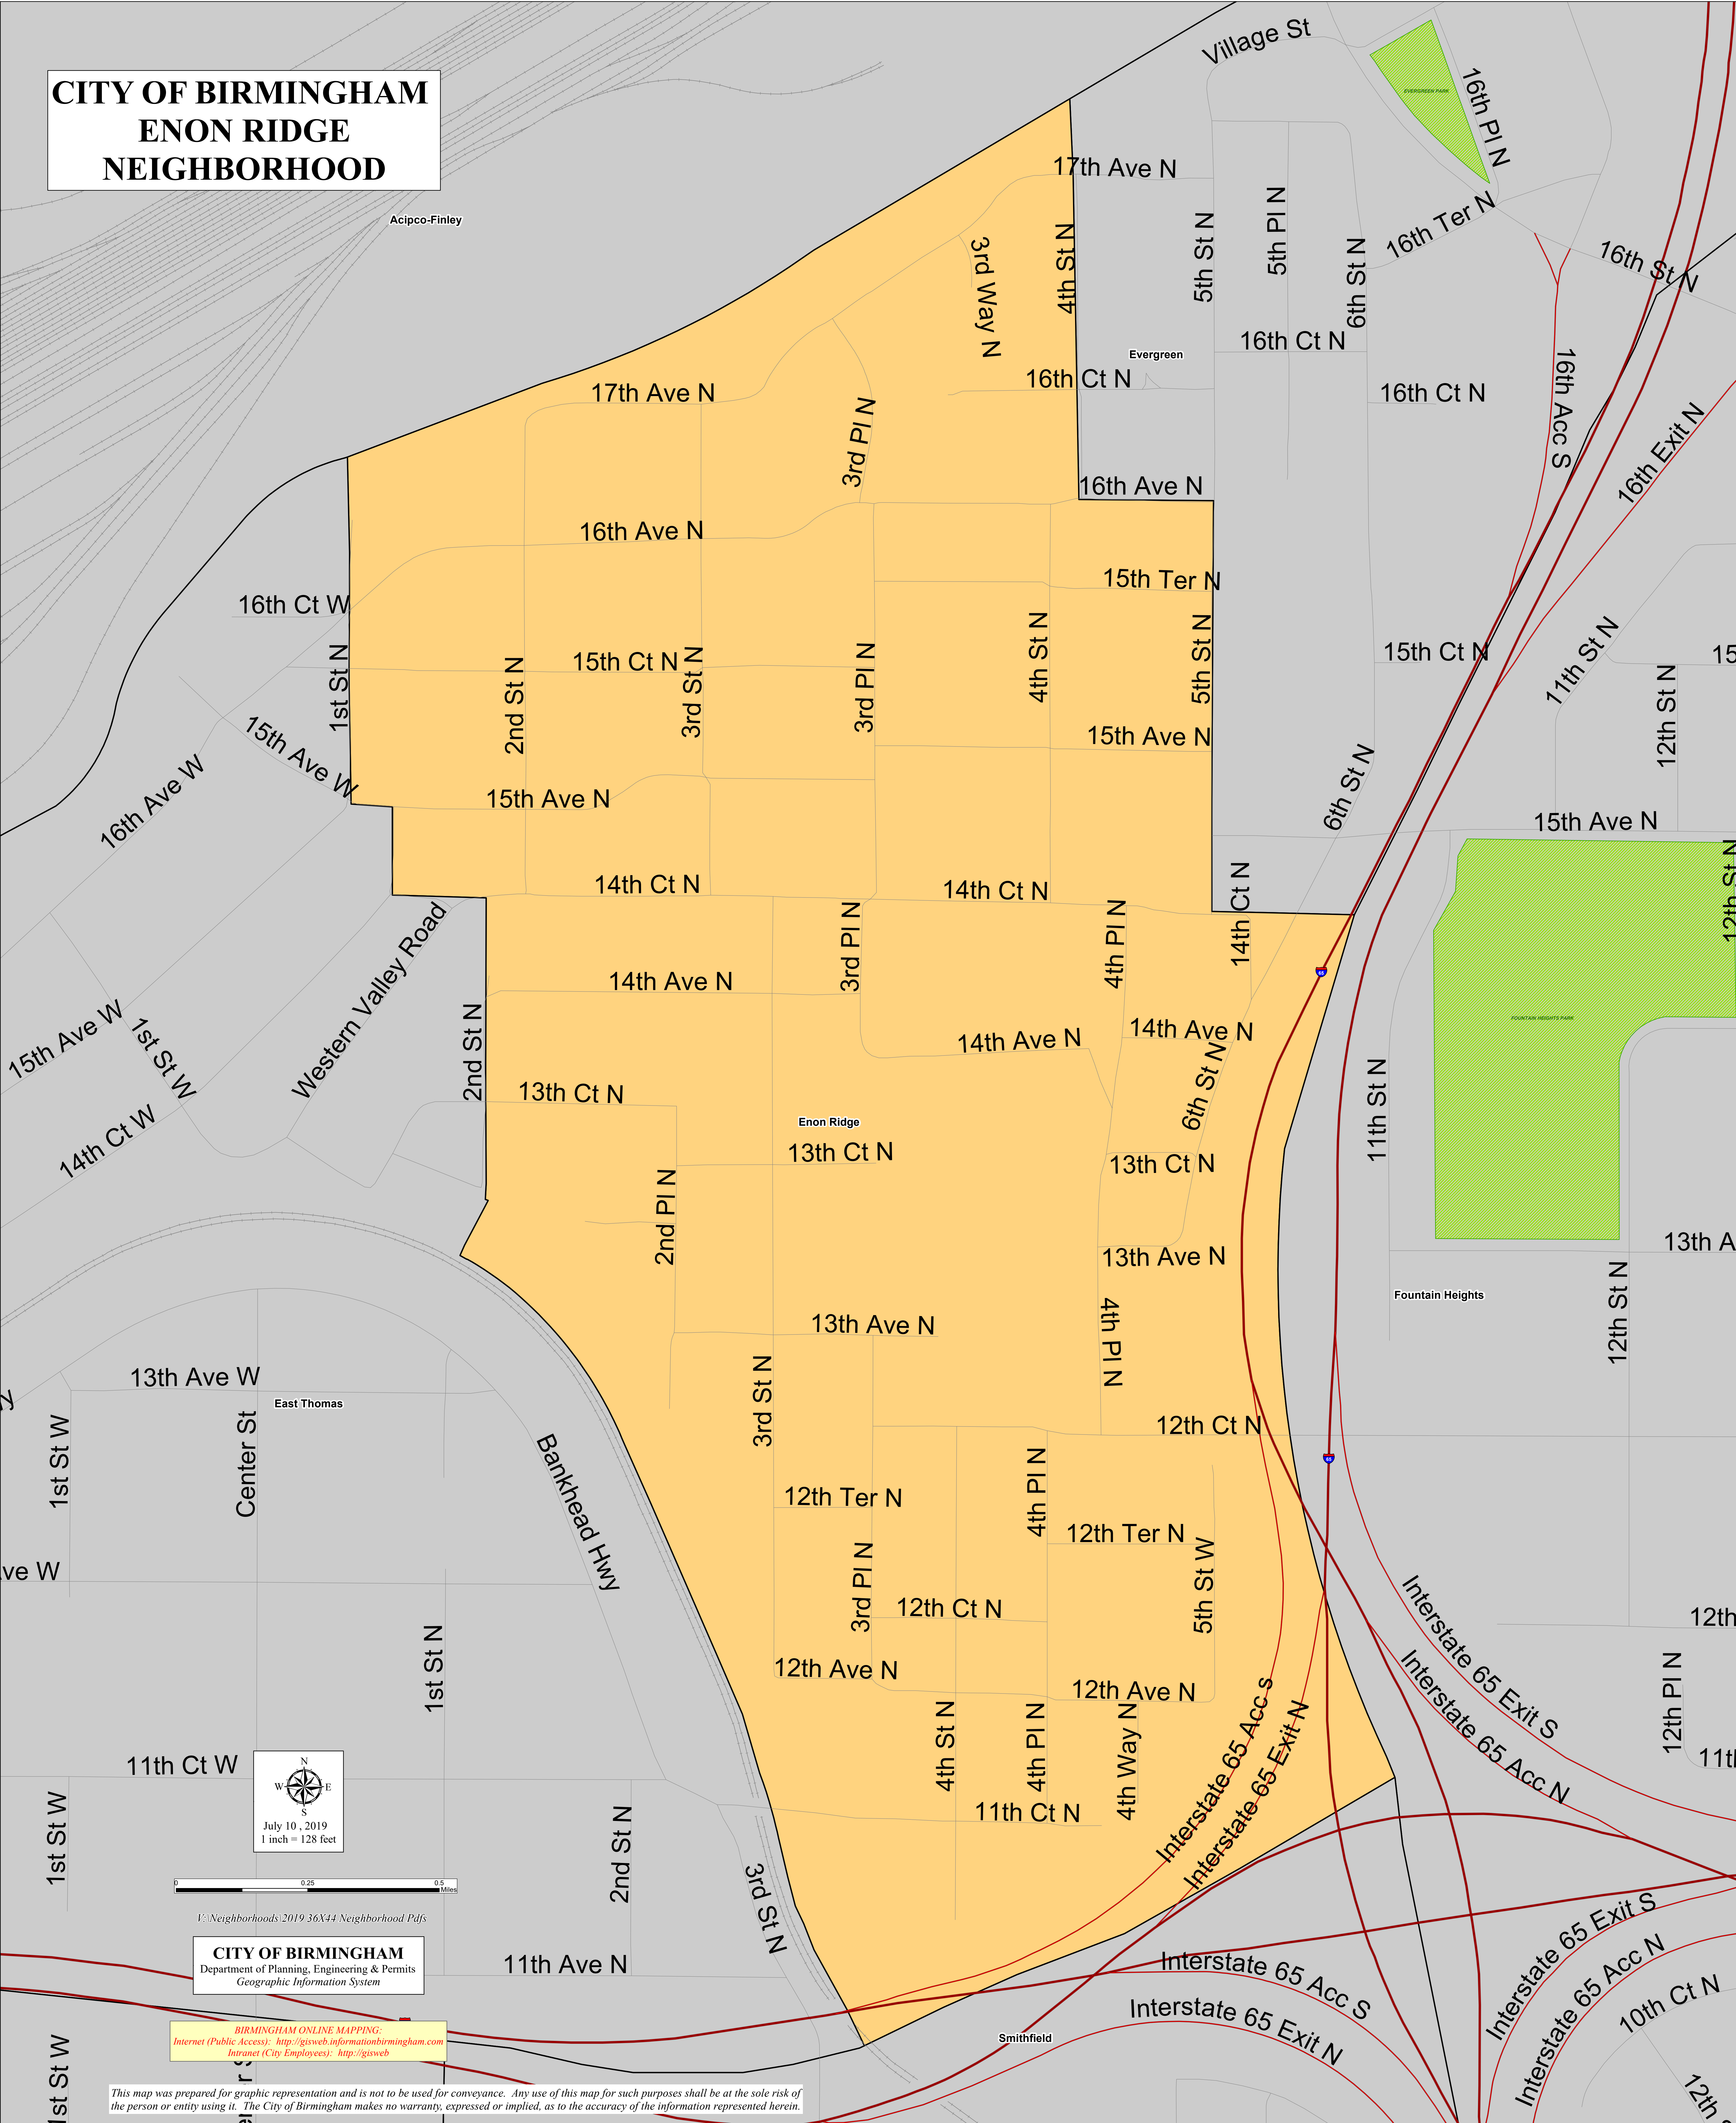

# CITY OF BIRMINGHAM ENON RIDGE NEIGHBORHOOD

CITY OF BIRMINGHAM  
Department of Planning, Engineering & Permits  
Geographic Information System

BIRMINGHAM ONLINE MAPPING:  
Internet (Public Access): <http://gisweb.informationbirmingham.com>  
Intranet (City Employees): <http://gisweb>

This map was prepared for graphic representation and is not to be used for conveyance. Any use of this map for such purposes shall be at the sole risk of the person or entity using it. The City of Birmingham makes no warranty, expressed or implied, as to the accuracy of the information represented herein.