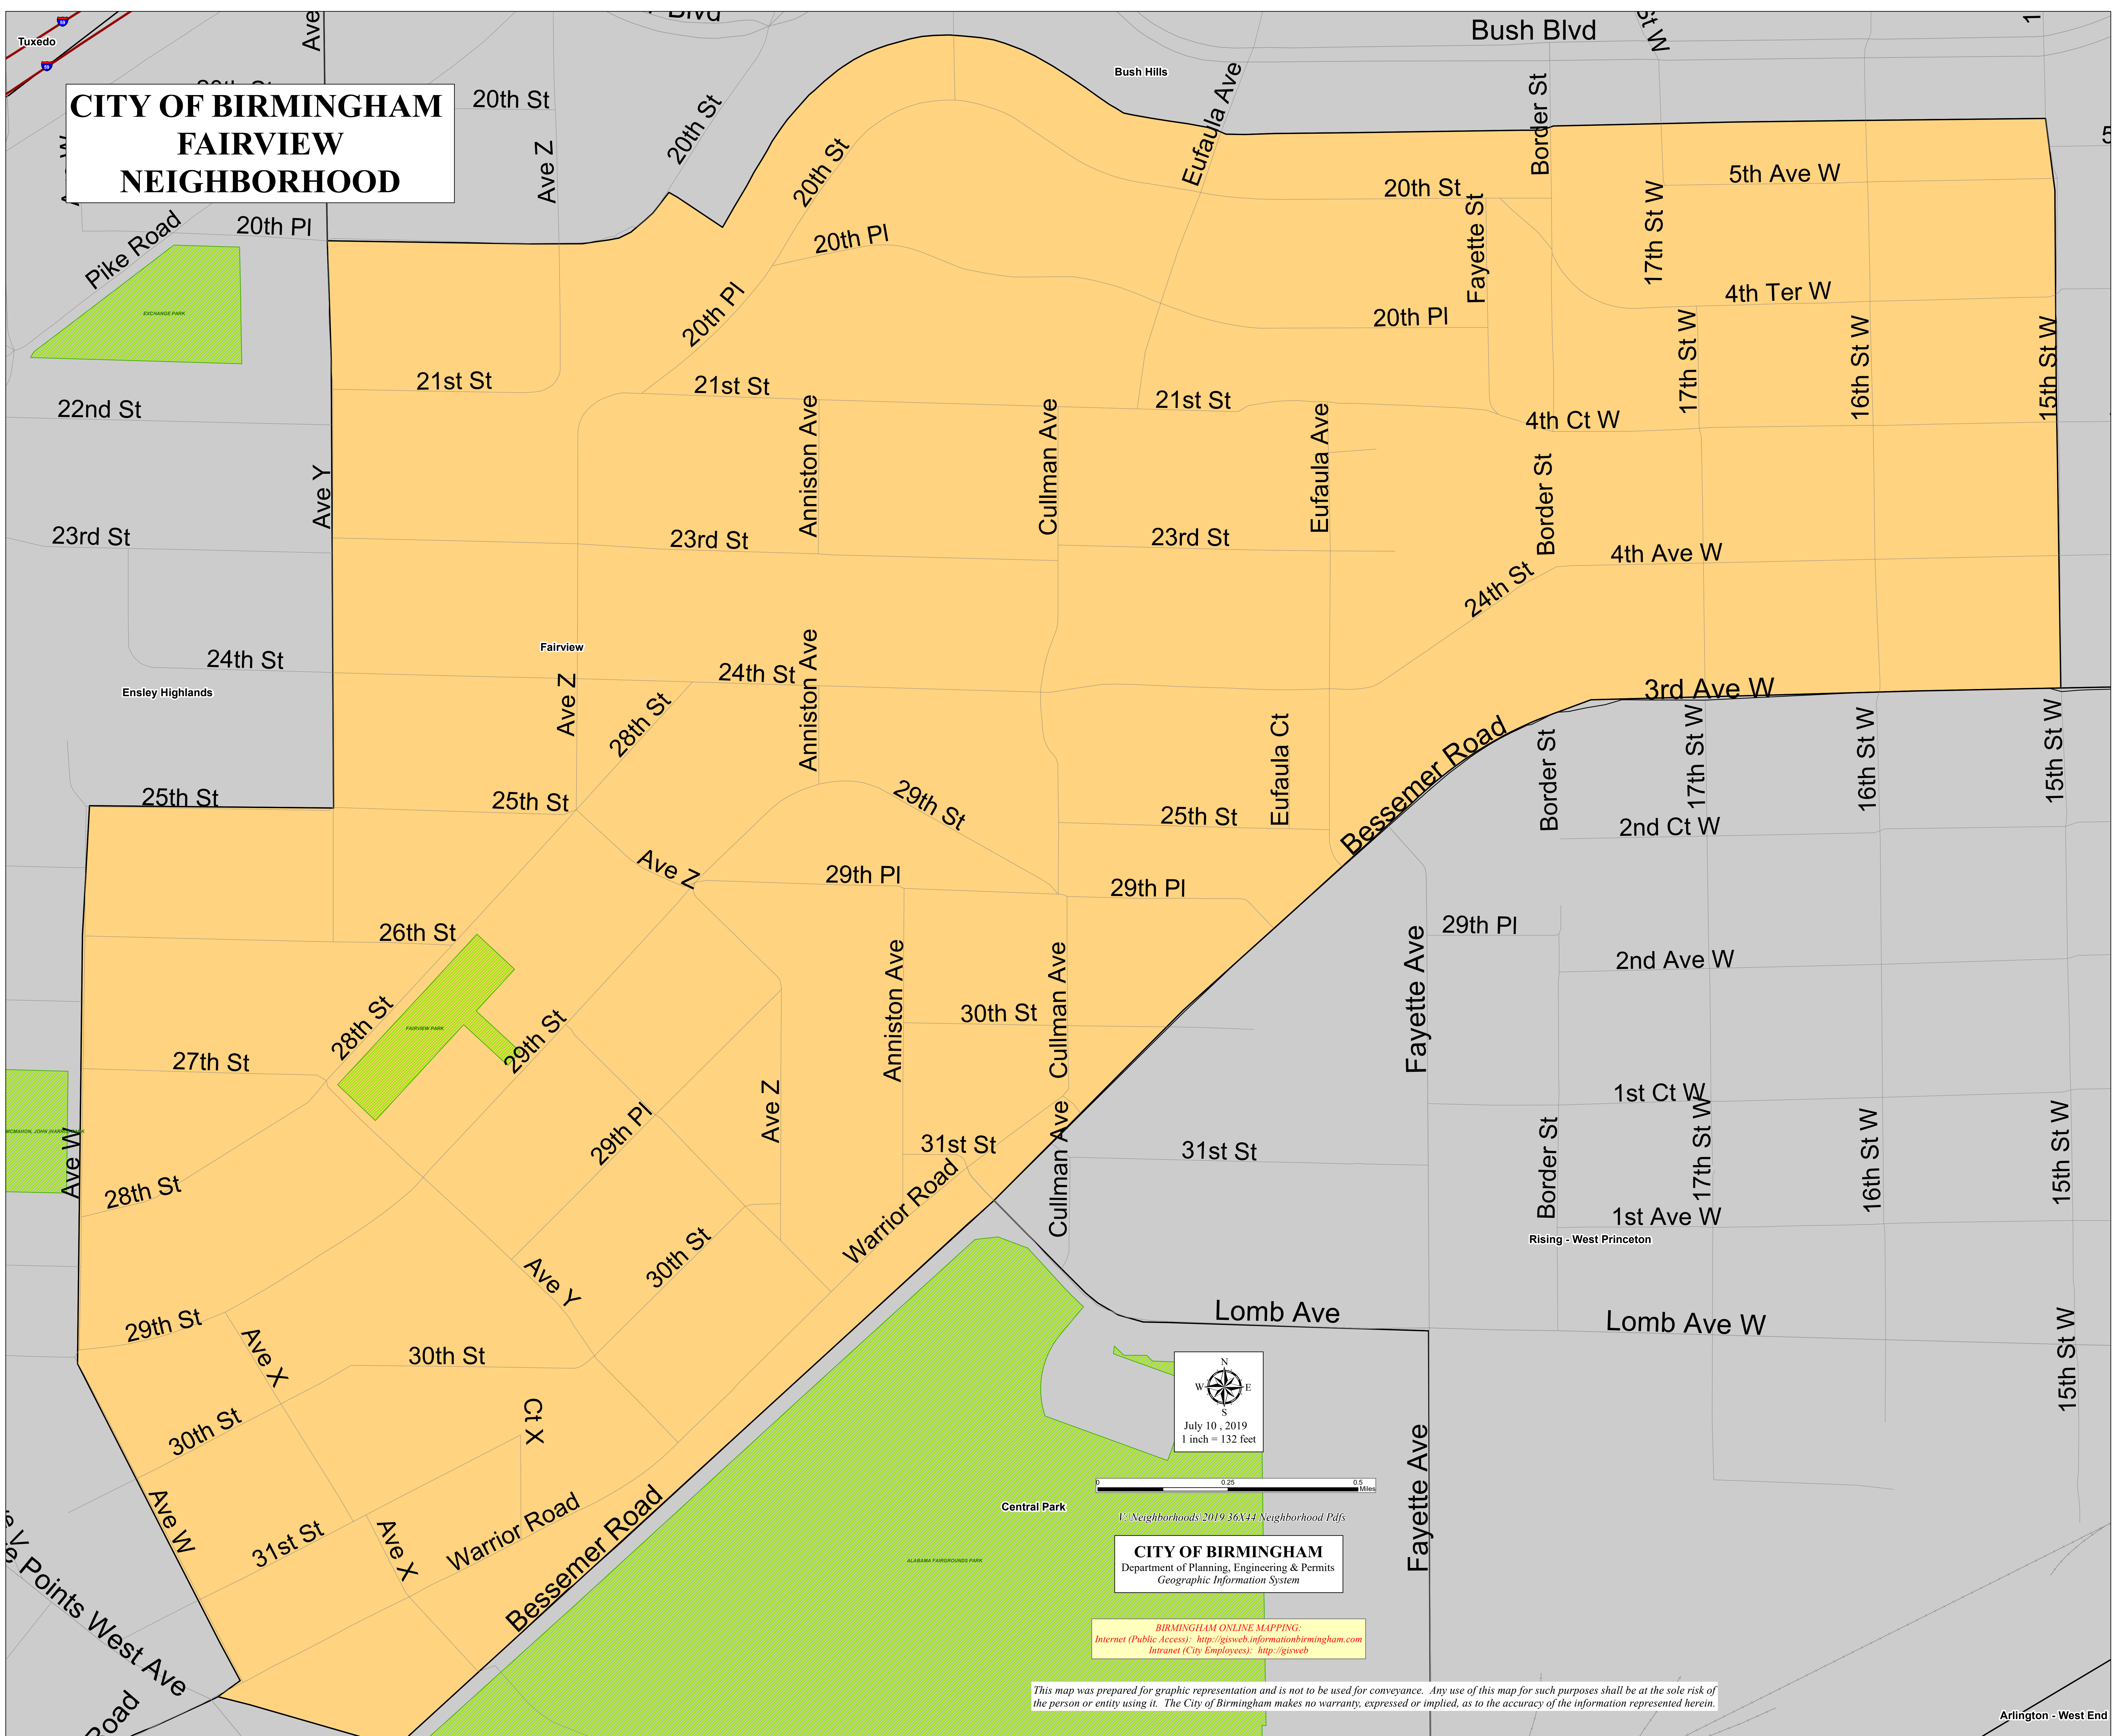

CITY OF BIRMINGHAM FAIRVIEW NEIGHBORHOOD

CITY OF BIRMINGHAM
Department of Planning, Engineering & Permits
Geographic Information System

This map was prepared for graphic representation and is not to be used for conveyance. Any use of this map for such purposes shall be at the sole risk of the person or entity using it. The City of Birmingham makes no warranty, expressed or implied, as to the accuracy of the information represented herein.