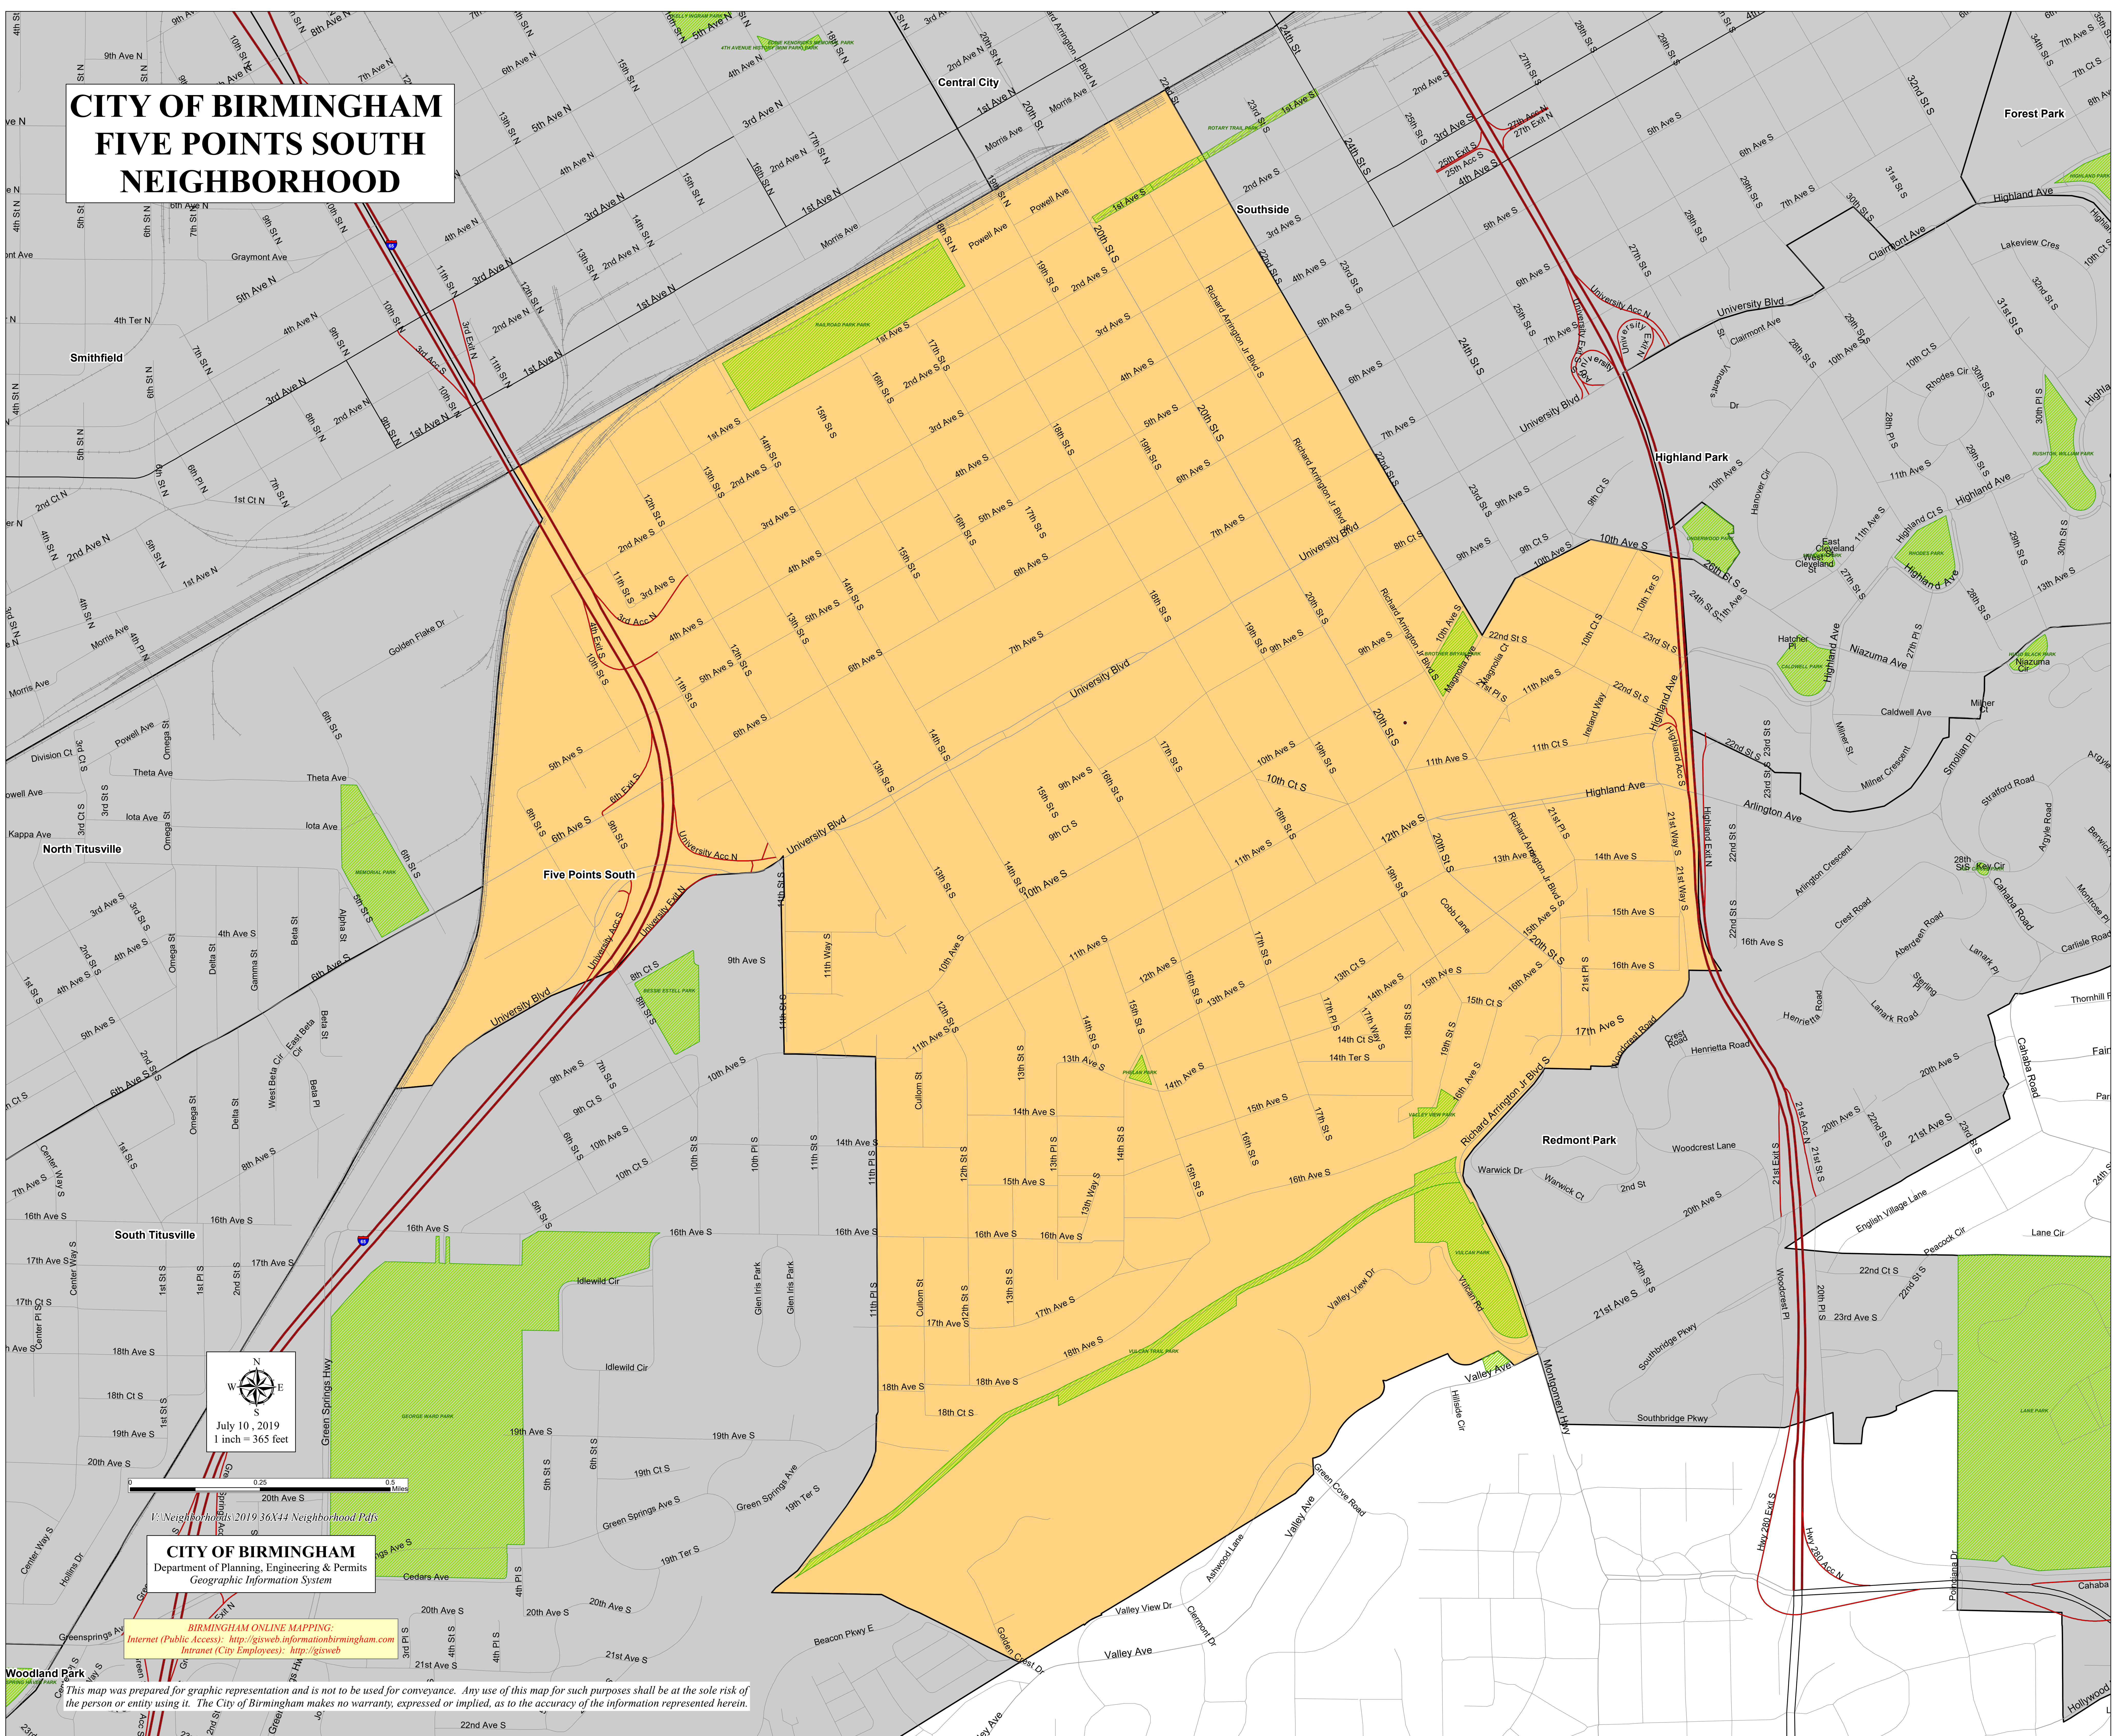

CITY OF BIRMINGHAM FIVE POINTS SOUTH NEIGHBORHOOD

CITY OF BIRMINGHAM
Department of Planning, Engineering & Permits
Geographic Information System

BIRMINGHAM ONLINE MAPPING:
Internet (Public Access): <http://gisweb.informationbirmingham.com>
Intranet (City Employees): <http://gisweb>

This map was prepared for graphic representation and is not to be used for conveyance. Any use of this map for such purposes shall be at the sole risk of the person or entity using it. The City of Birmingham makes no warranty, expressed or implied, as to the accuracy of the information represented herein.