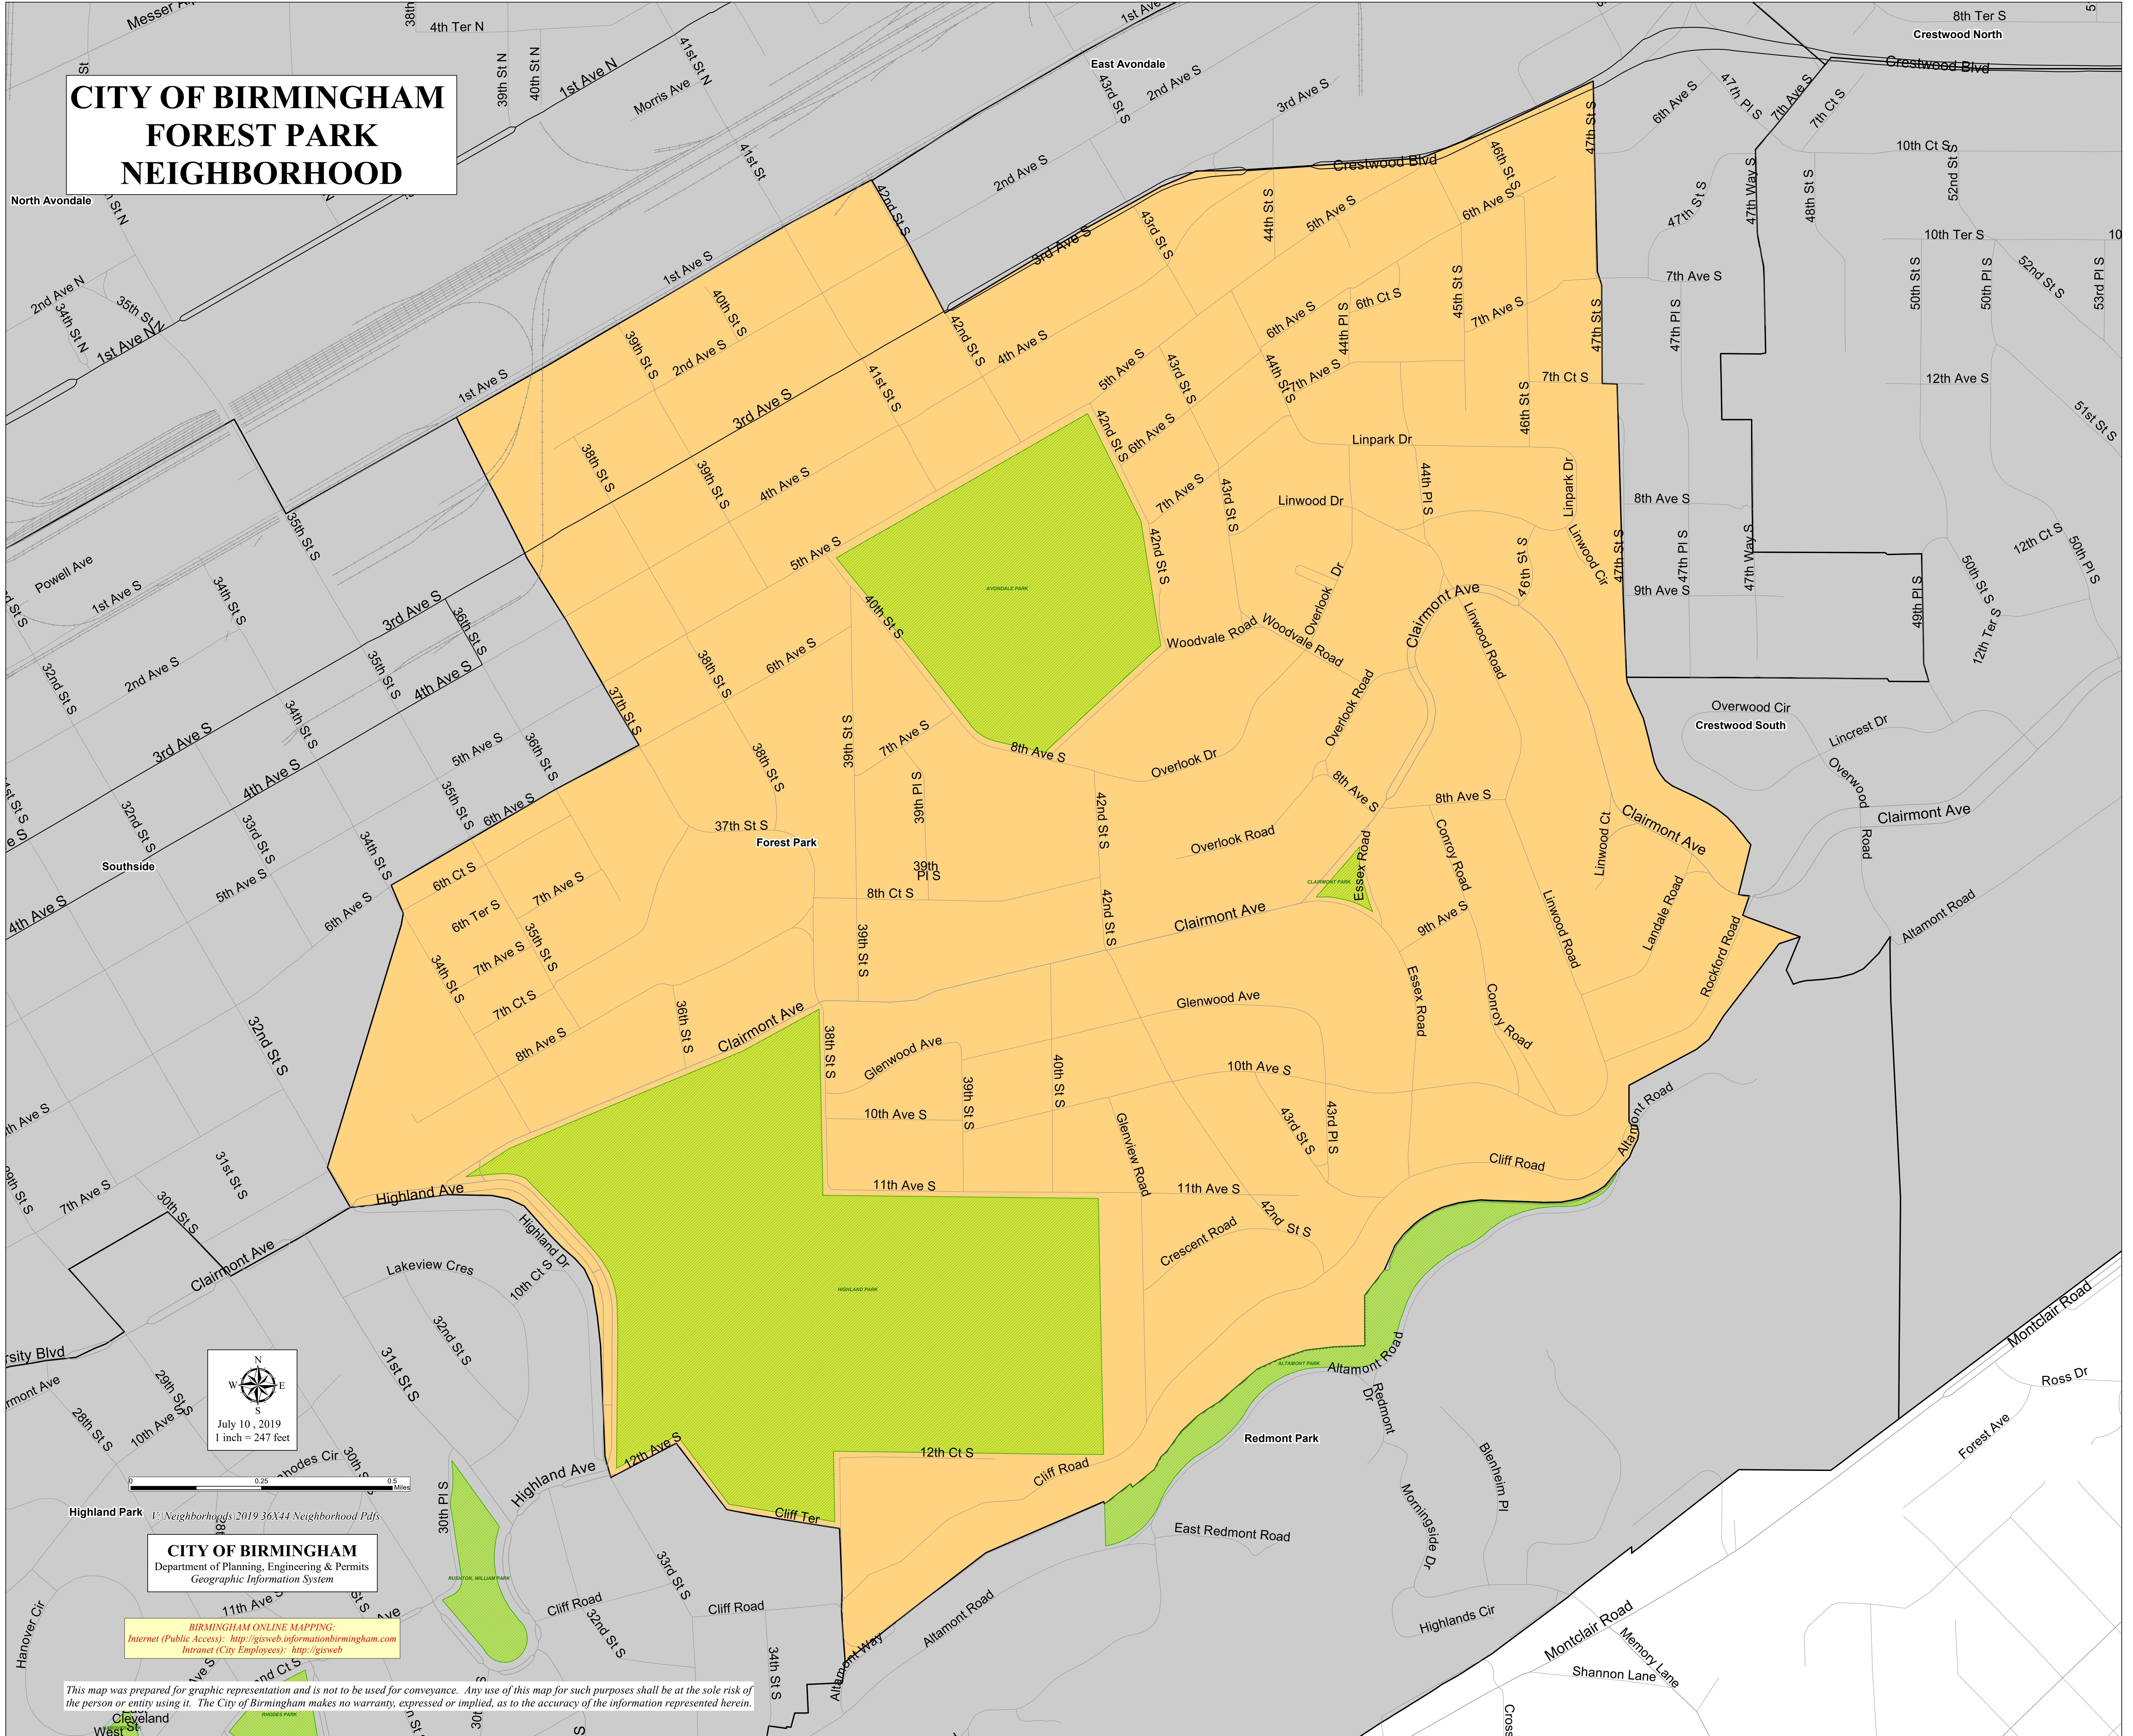

# CITY OF BIRMINGHAM FOREST PARK NEIGHBORHOOD

**CITY OF BIRMINGHAM**  
Department of Planning, Engineering & Permits  
Geographic Information System

**BIRMINGHAM ONLINE MAPPING:**  
Internet (Public Access): <http://gisweb.informationbirmingham.com>  
Intranet (City Employees): <http://gisweb>

This map was prepared for graphic representation and is not to be used for conveyance. Any use of this map for such purposes shall be at the sole risk of the person or entity using it. The City of Birmingham makes no warranty, expressed or implied, as to the accuracy of the information represented herein.