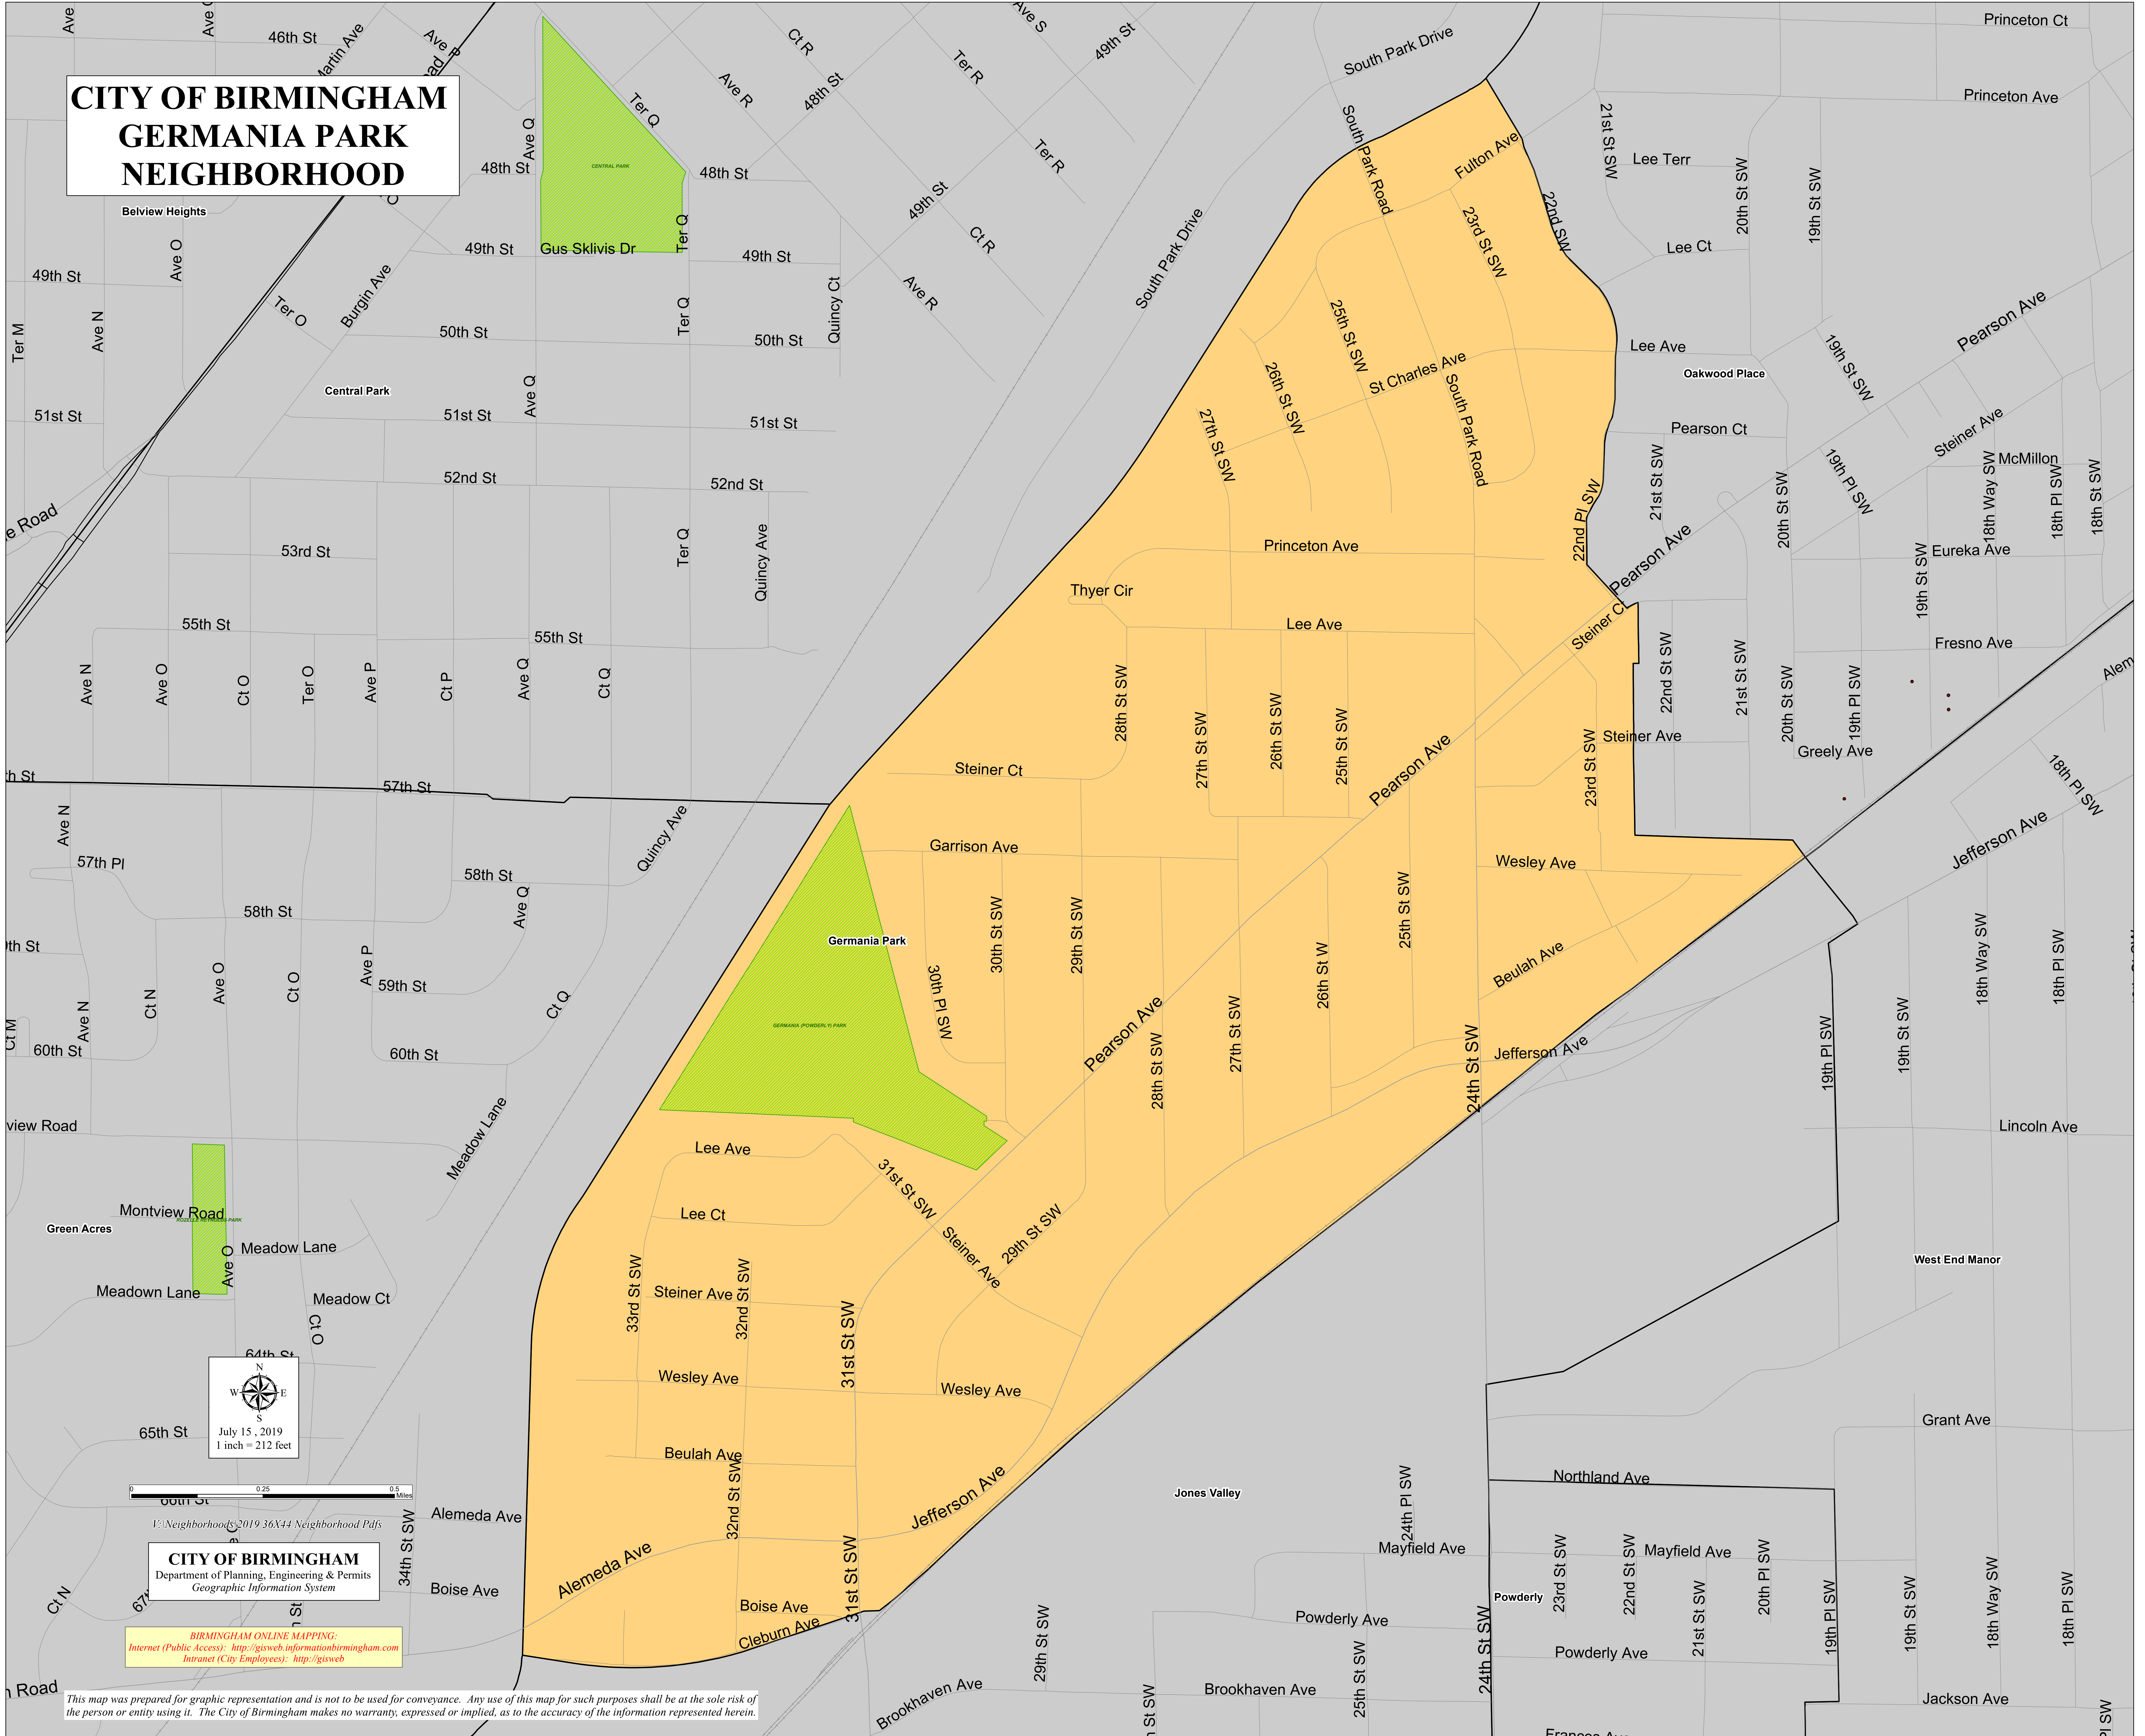

CITY OF BIRMINGHAM GERMANIA PARK NEIGHBORHOOD

CITY OF BIRMINGHAM
Department of Planning, Engineering & Permits
Geographic Information System

This map was prepared for graphic representation and is not to be used for conveyance. Any use of this map for such purposes shall be at the sole risk of the person or entity using it. The City of Birmingham makes no warranty, expressed or implied, as to the accuracy of the information represented herein.