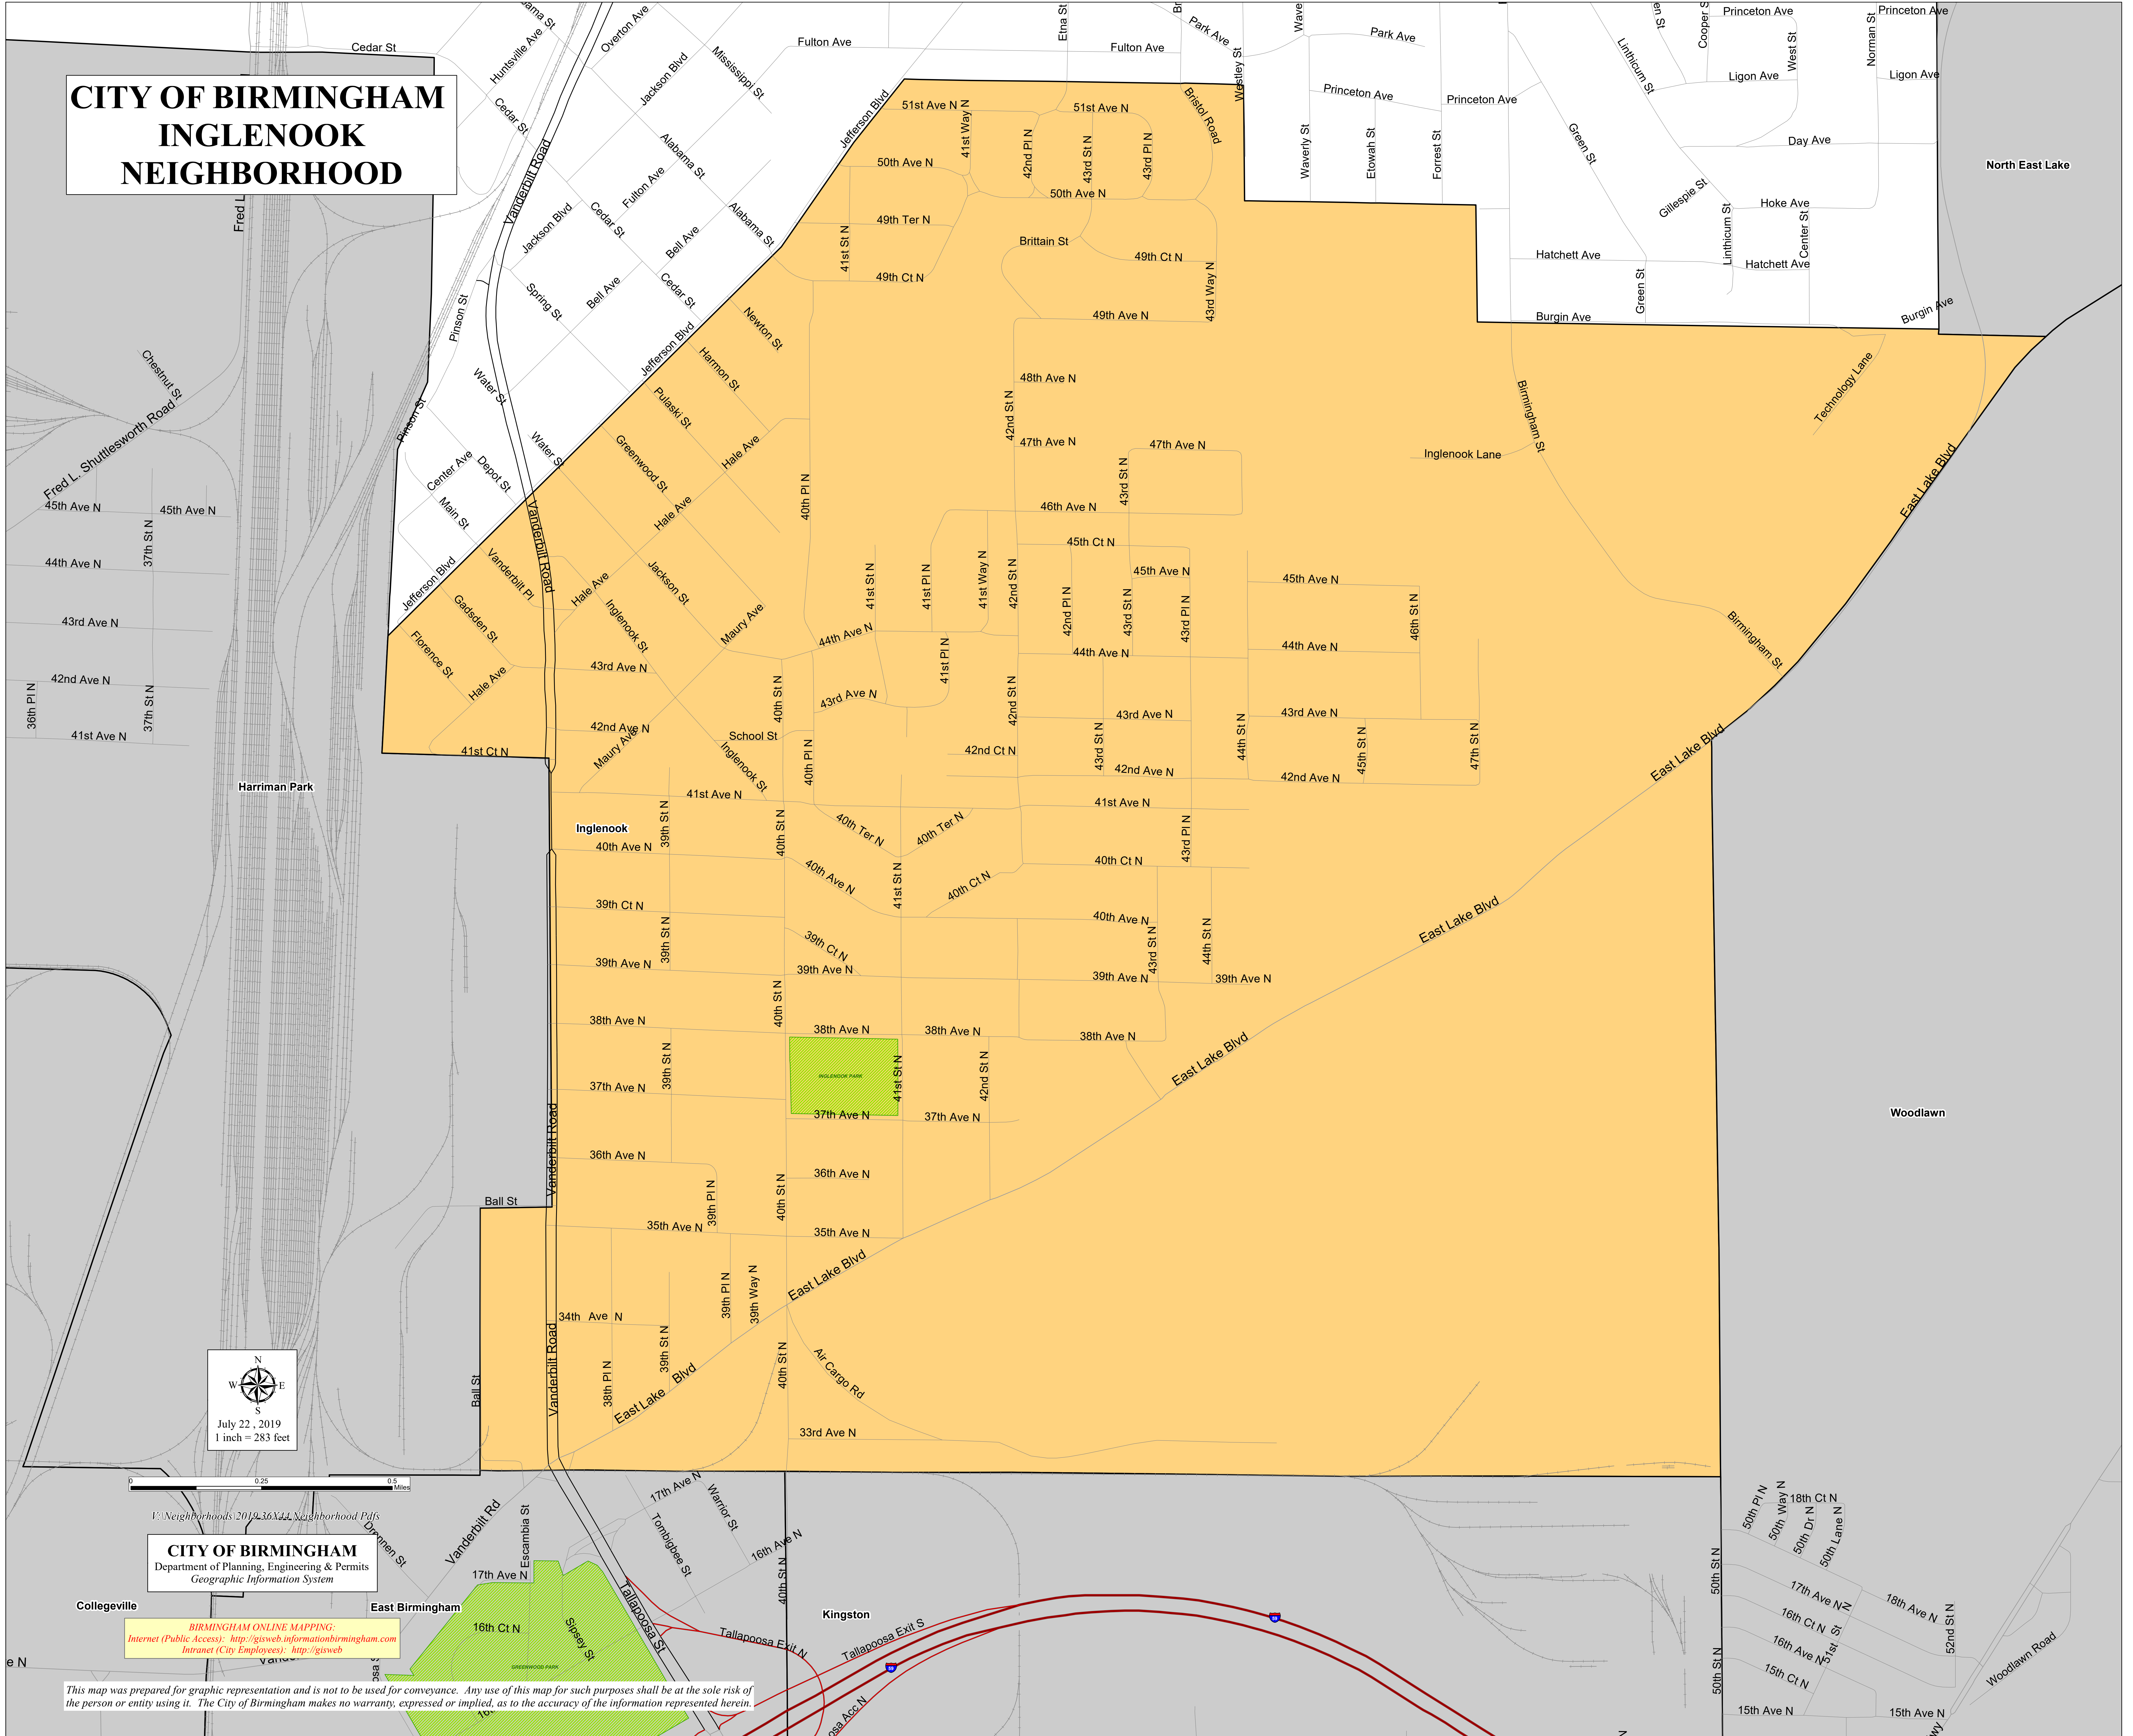

CITY OF BIRMINGHAM INGLENOOK NEIGHBORHOOD

July 22, 2019
1 inch = 283 feet

CITY OF BIRMINGHAM
Department of Planning, Engineering & Permits
Geographic Information System

BIRMINGHAM ONLINE MAPPING:
Internet (Public Access): <http://gisweb.informationbirmingham.com>
Intranet (City Employees): <http://gisweb>

This map was prepared for graphic representation and is not to be used for conveyance. Any use of this map for such purposes shall be at the sole risk of the person or entity using it. The City of Birmingham makes no warranty, expressed or implied, as to the accuracy of the information represented herein.