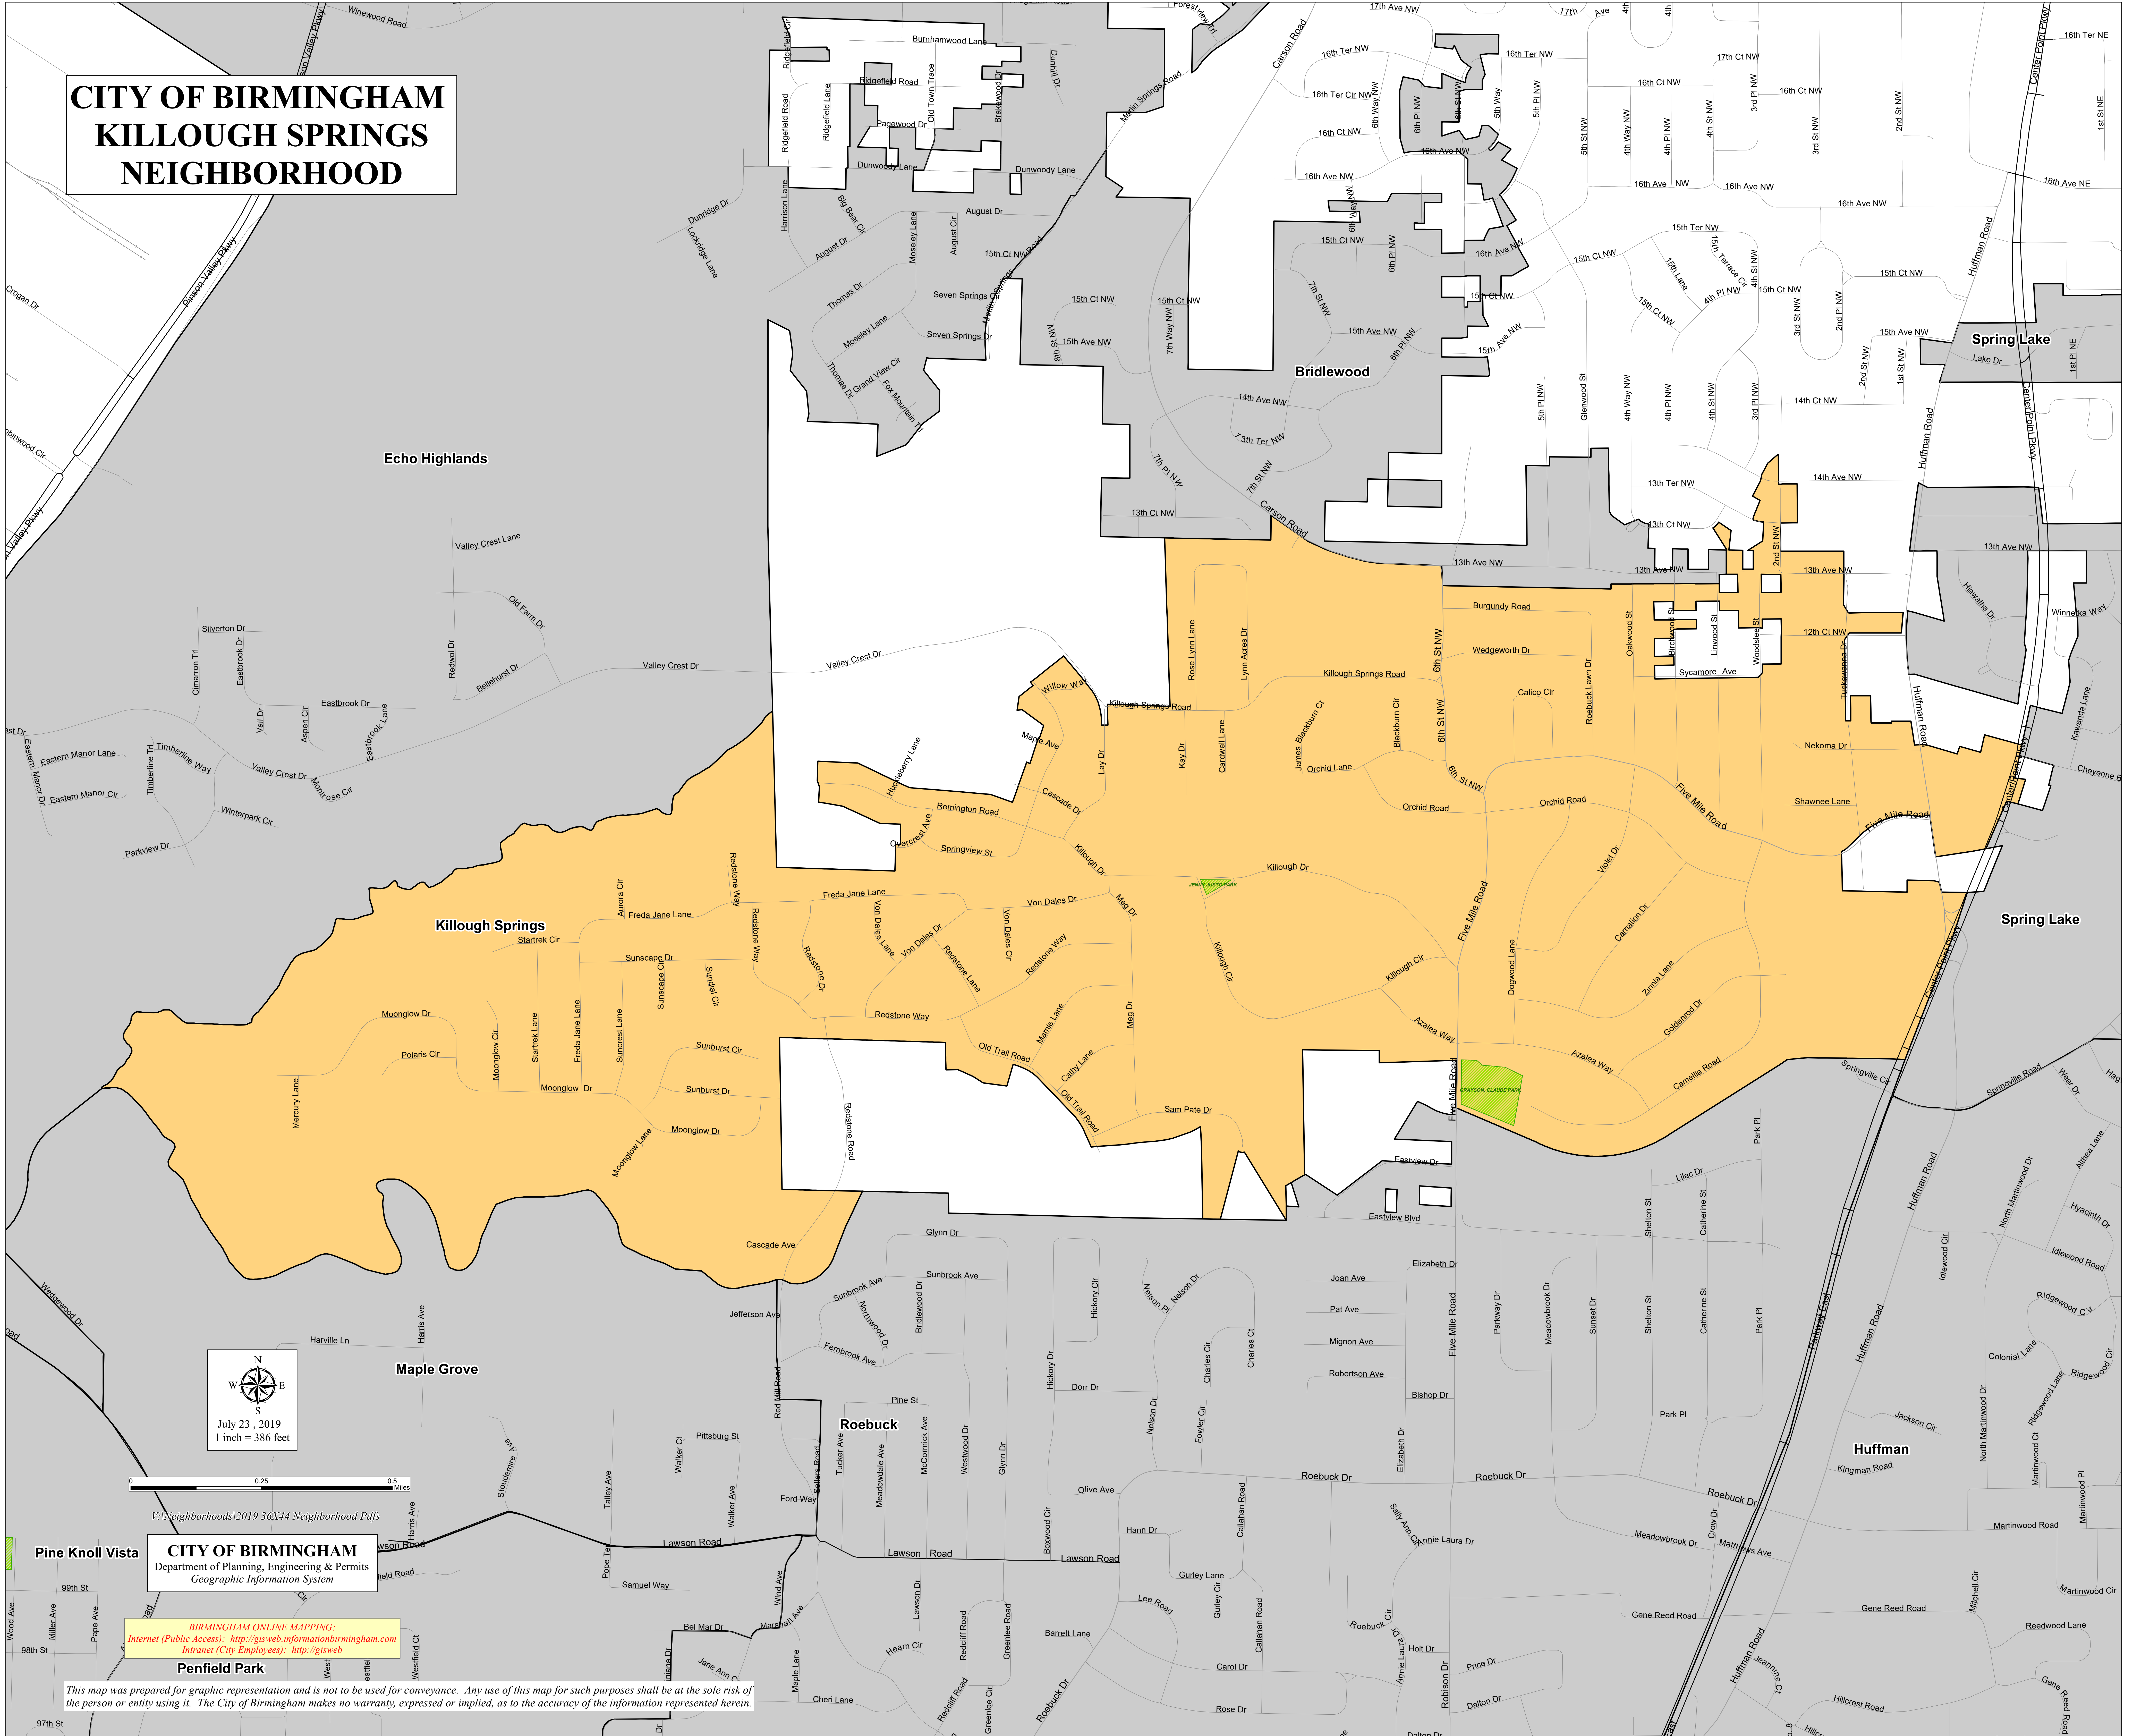

CITY OF BIRMINGHAM KILLOUGH SPRINGS NEIGHBORHOOD

July 23, 2019
1 inch = 386 feet

Neighborhoods 2019 36X44 Neighborhood Pdfs

CITY OF BIRMINGHAM
Department of Planning, Engineering & Permits
Geographic Information System

BIRMINGHAM ONLINE MAPPING:
Internet (Public Access): <http://gisweb.informationbirmingham.com>
Intranet (City Employees): <http://gisweb>

Penfield Park

This map was prepared for graphic representation and is not to be used for conveyance. Any use of this map for such purposes shall be at the sole risk of the person or entity using it. The City of Birmingham makes no warranty, expressed or implied, as to the accuracy of the information represented herein.