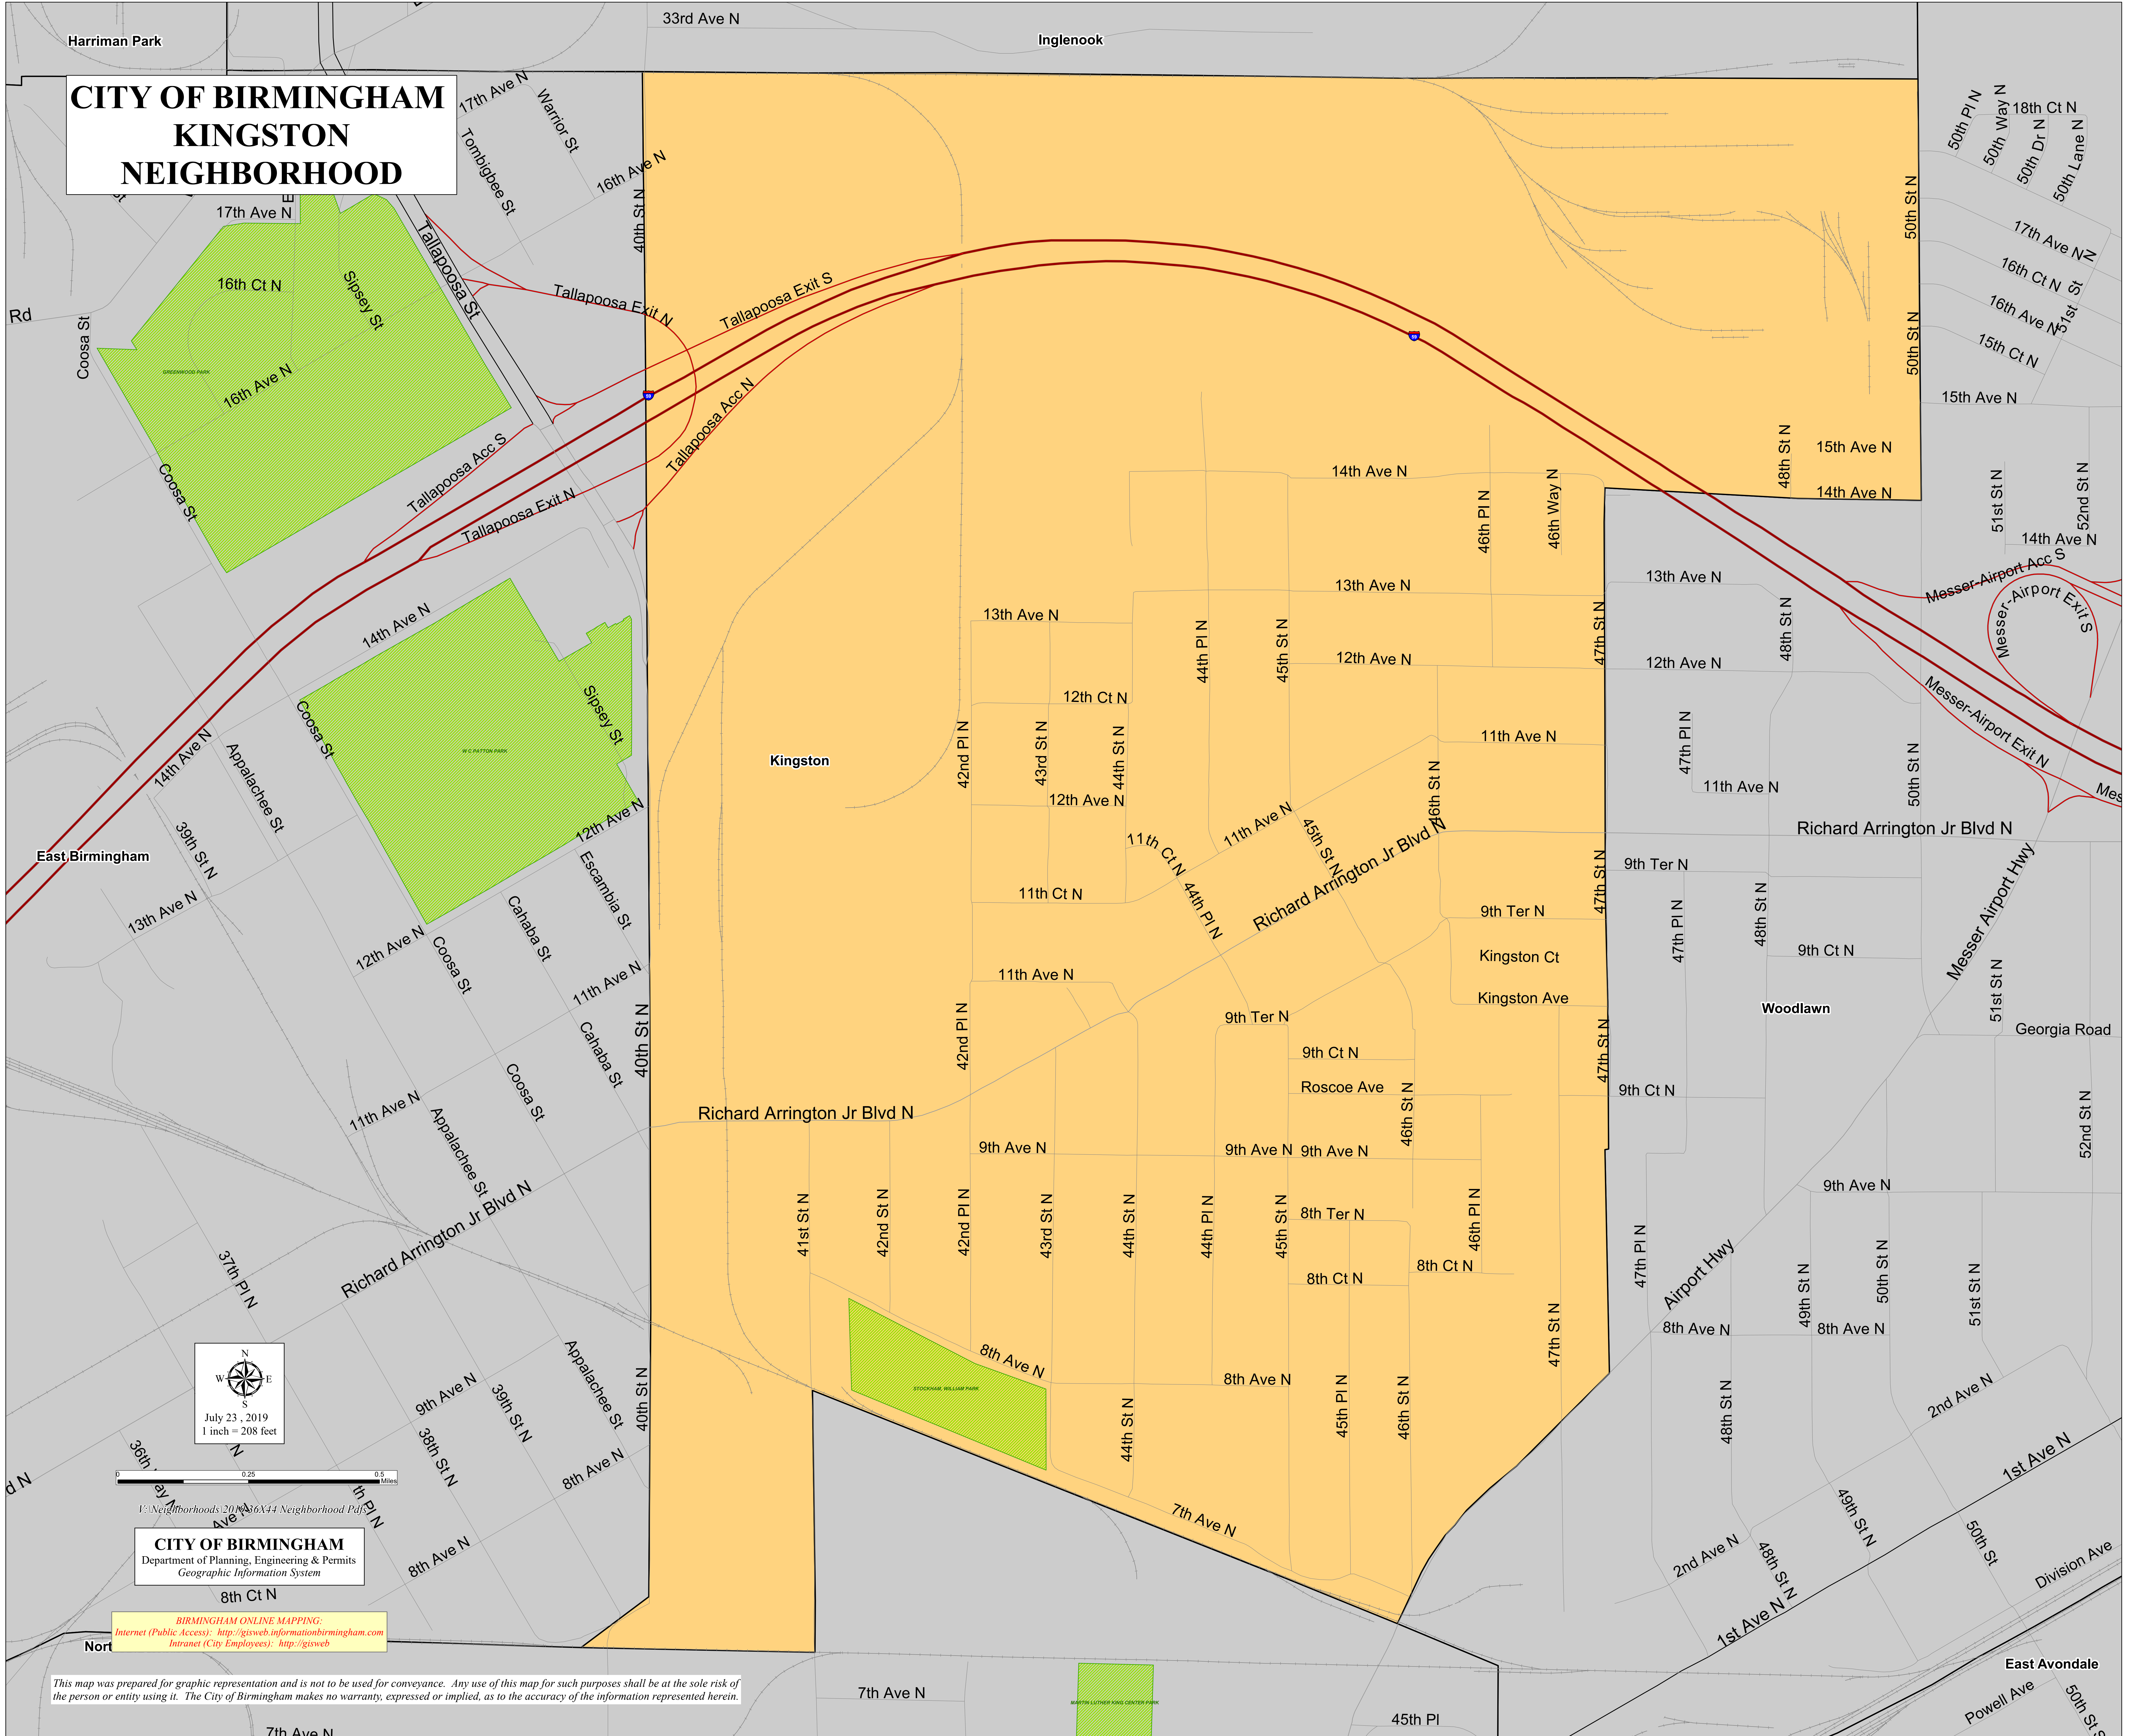

CITY OF BIRMINGHAM KINGSTON NEIGHBORHOOD

CITY OF BIRMINGHAM
Department of Planning, Engineering & Permits
Geographic Information System

BIRMINGHAM ONLINE MAPPING:
Internet (Public Access): <http://gisweb.informationbirmingham.com>
Intranet (City Employees): <http://gisweb>

This map was prepared for graphic representation and is not to be used for conveyance. Any use of this map for such purposes shall be at the sole risk of the person or entity using it. The City of Birmingham makes no warranty, expressed or implied, as to the accuracy of the information represented herein.