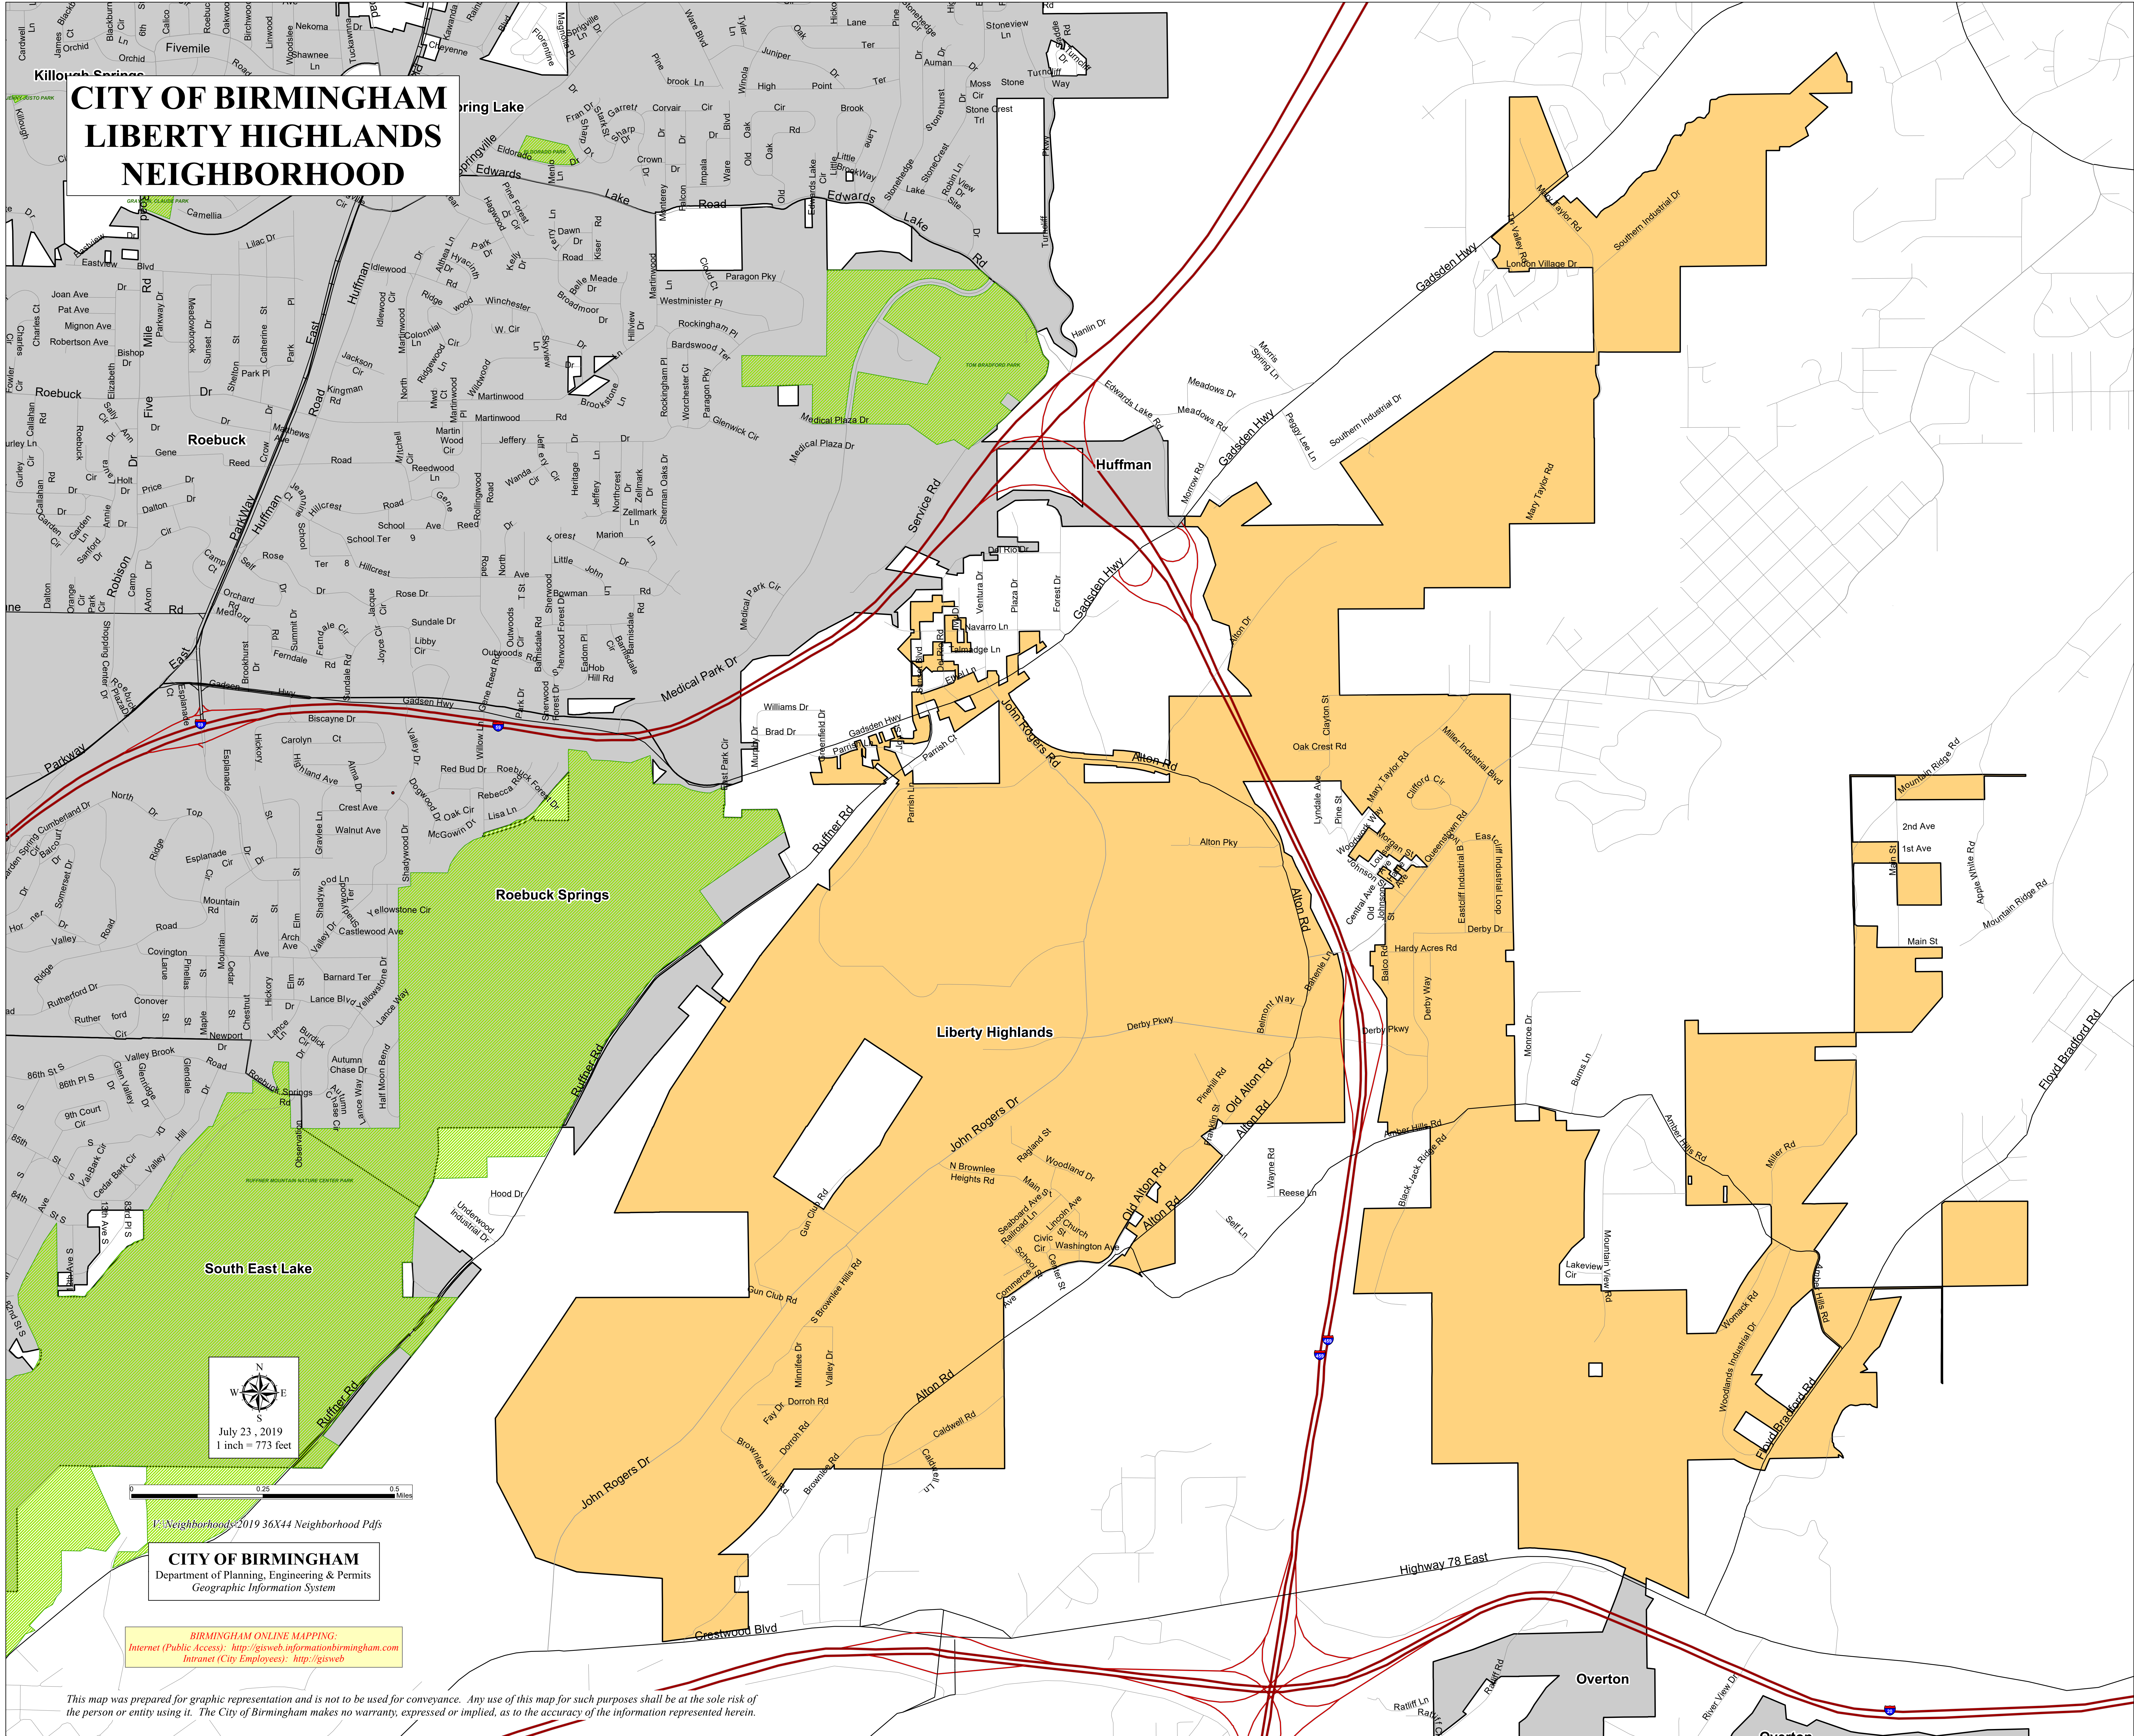

CITY OF BIRMINGHAM LIBERTY HIGHLANDS NEIGHBORHOOD

July 23, 2019
1 inch = 773 feet

Neighborhoods:2019 36X44 Neighborhood Pdfs

CITY OF BIRMINGHAM
Department of Planning, Engineering & Permits
Geographic Information System

BIRMINGHAM ONLINE MAPPING:
Internet (Public Access): <http://gisweb.informationbirmingham.com>
Intranet (City Employees): <http://gisweb>

This map was prepared for graphic representation and is not to be used for conveyance. Any use of this map for such purposes shall be at the sole risk of the person or entity using it. The City of Birmingham makes no warranty, expressed or implied, as to the accuracy of the information represented herein.