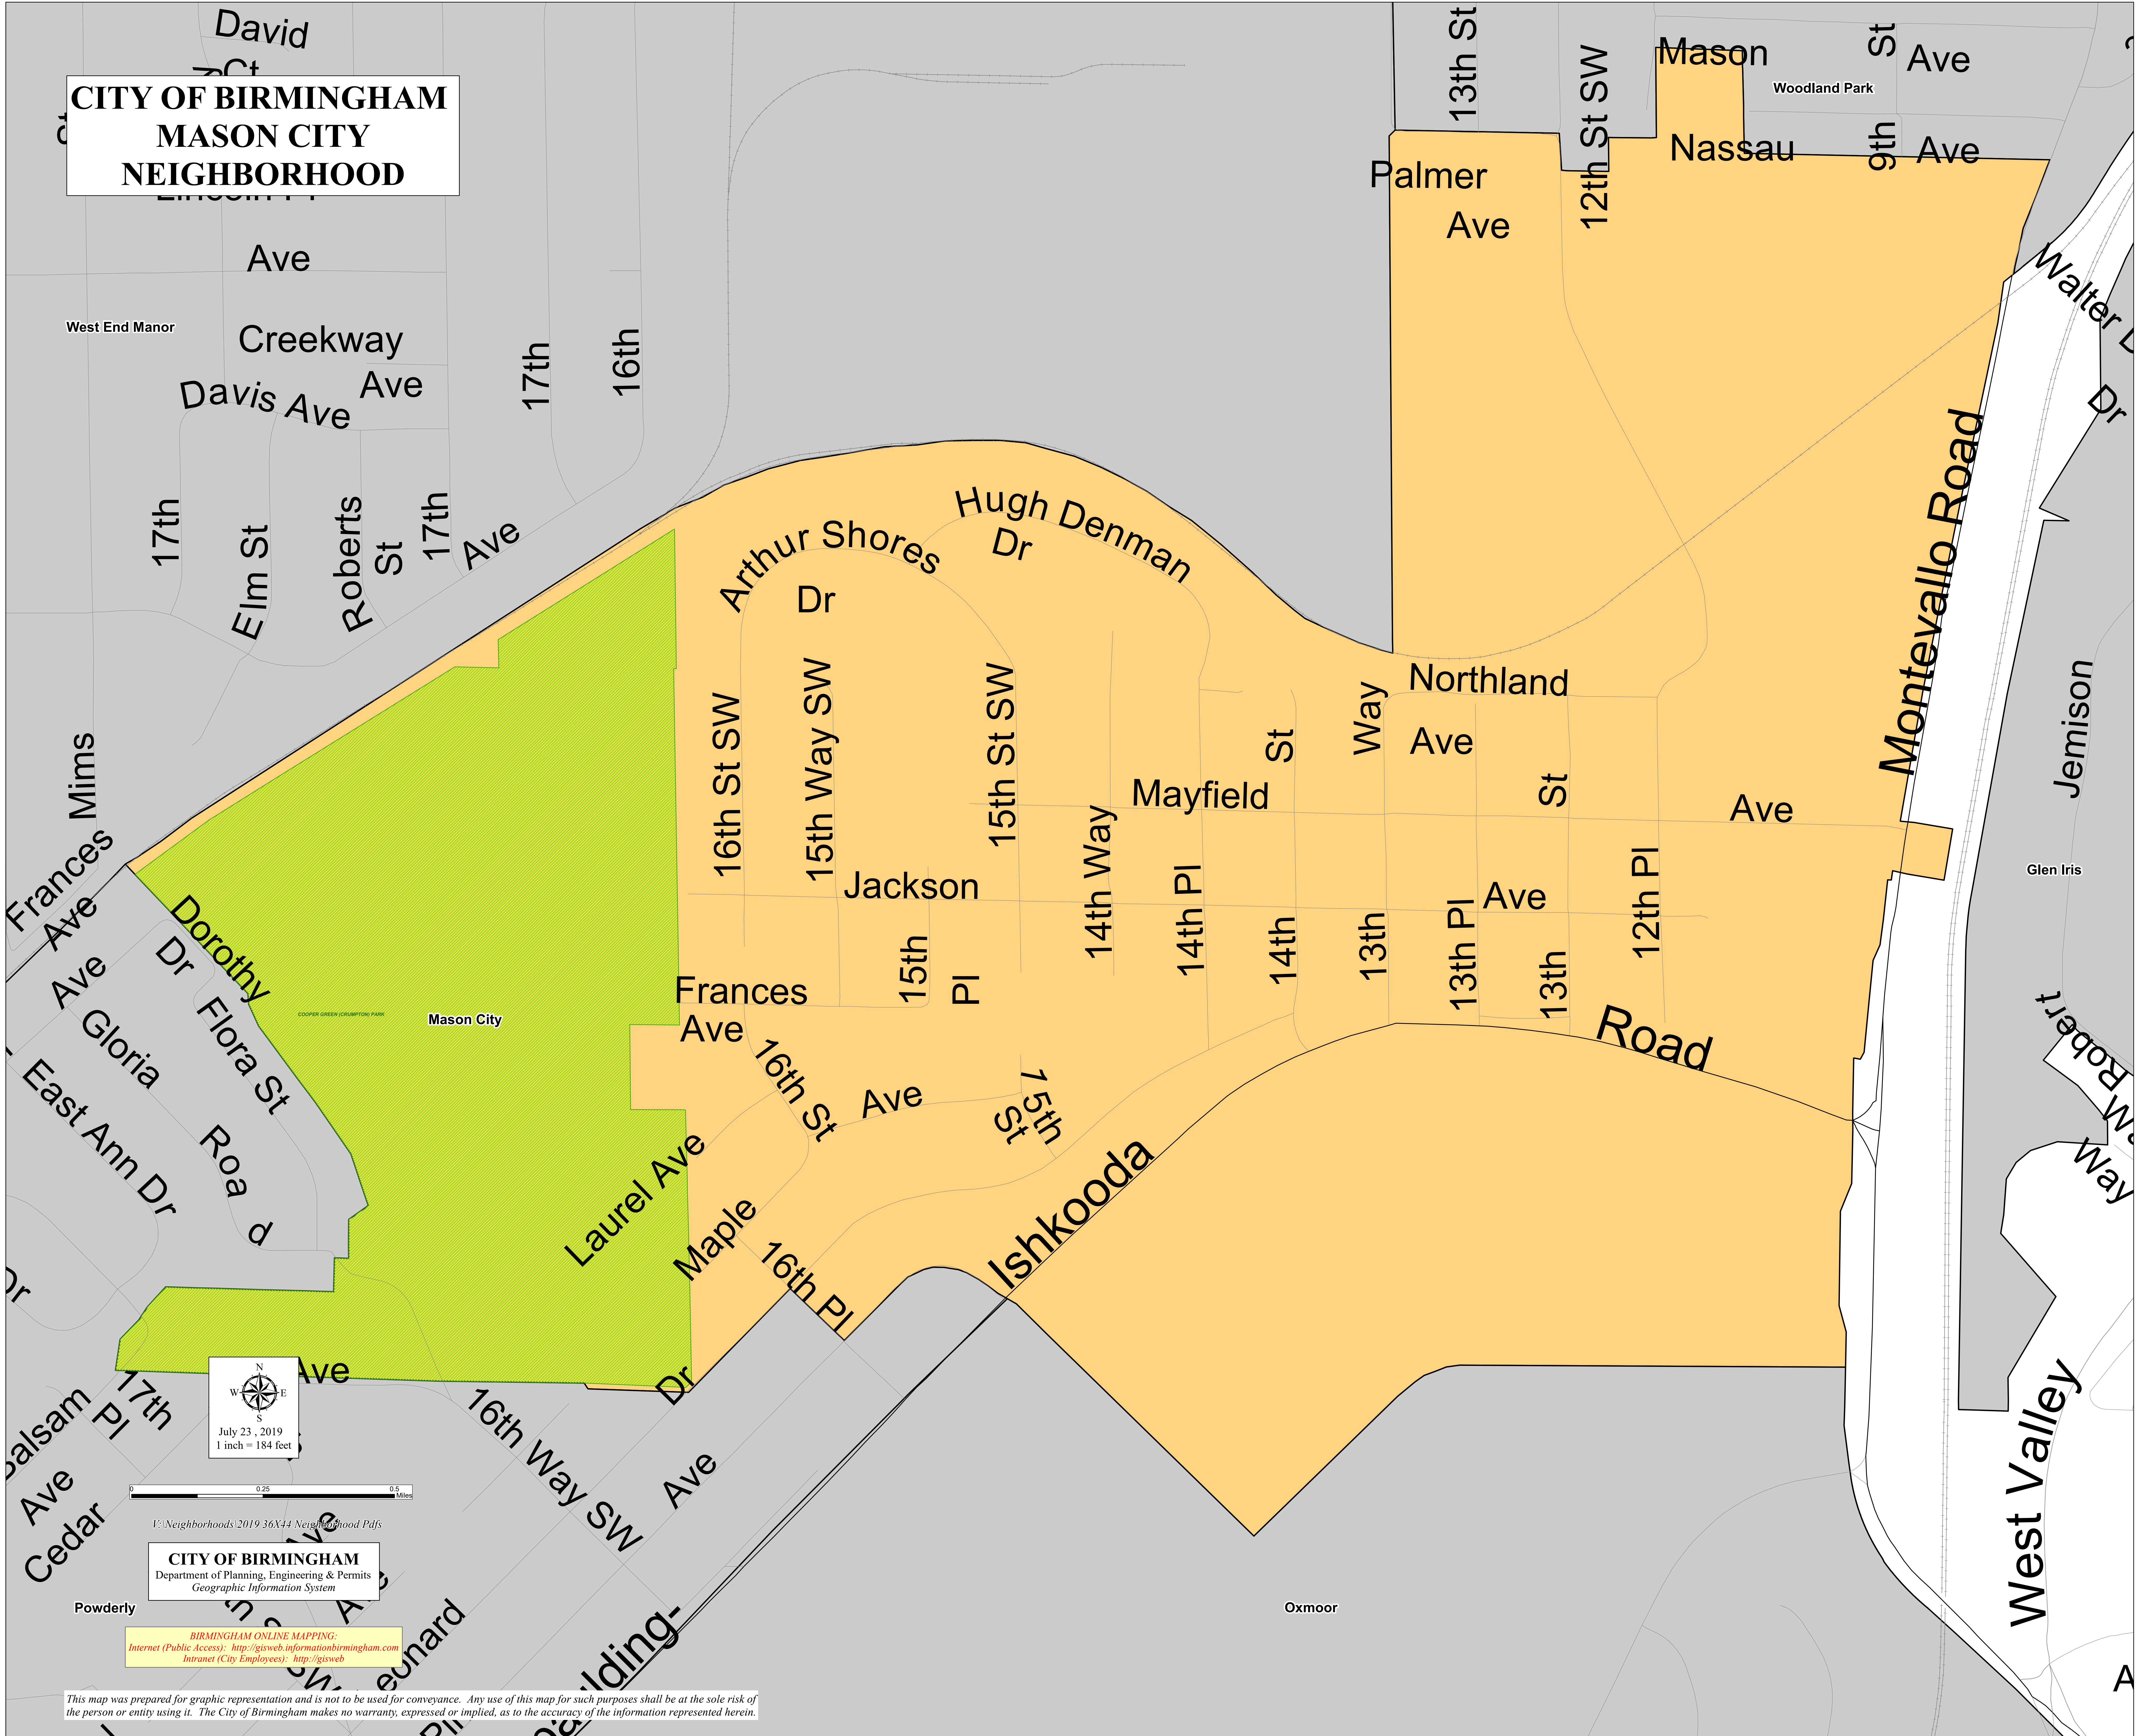

**CITY OF BIRMINGHAM
MASON CITY
NEIGHBORHOOD**

CITY OF BIRMINGHAM
Department of Planning, Engineering & Permits
Geographic Information System

This map was prepared for graphic representation and is not to be used for conveyance. Any use of this map for such purposes shall be at the sole risk of the person or entity using it. The City of Birmingham makes no warranty, expressed or implied, as to the accuracy of the information represented herein.