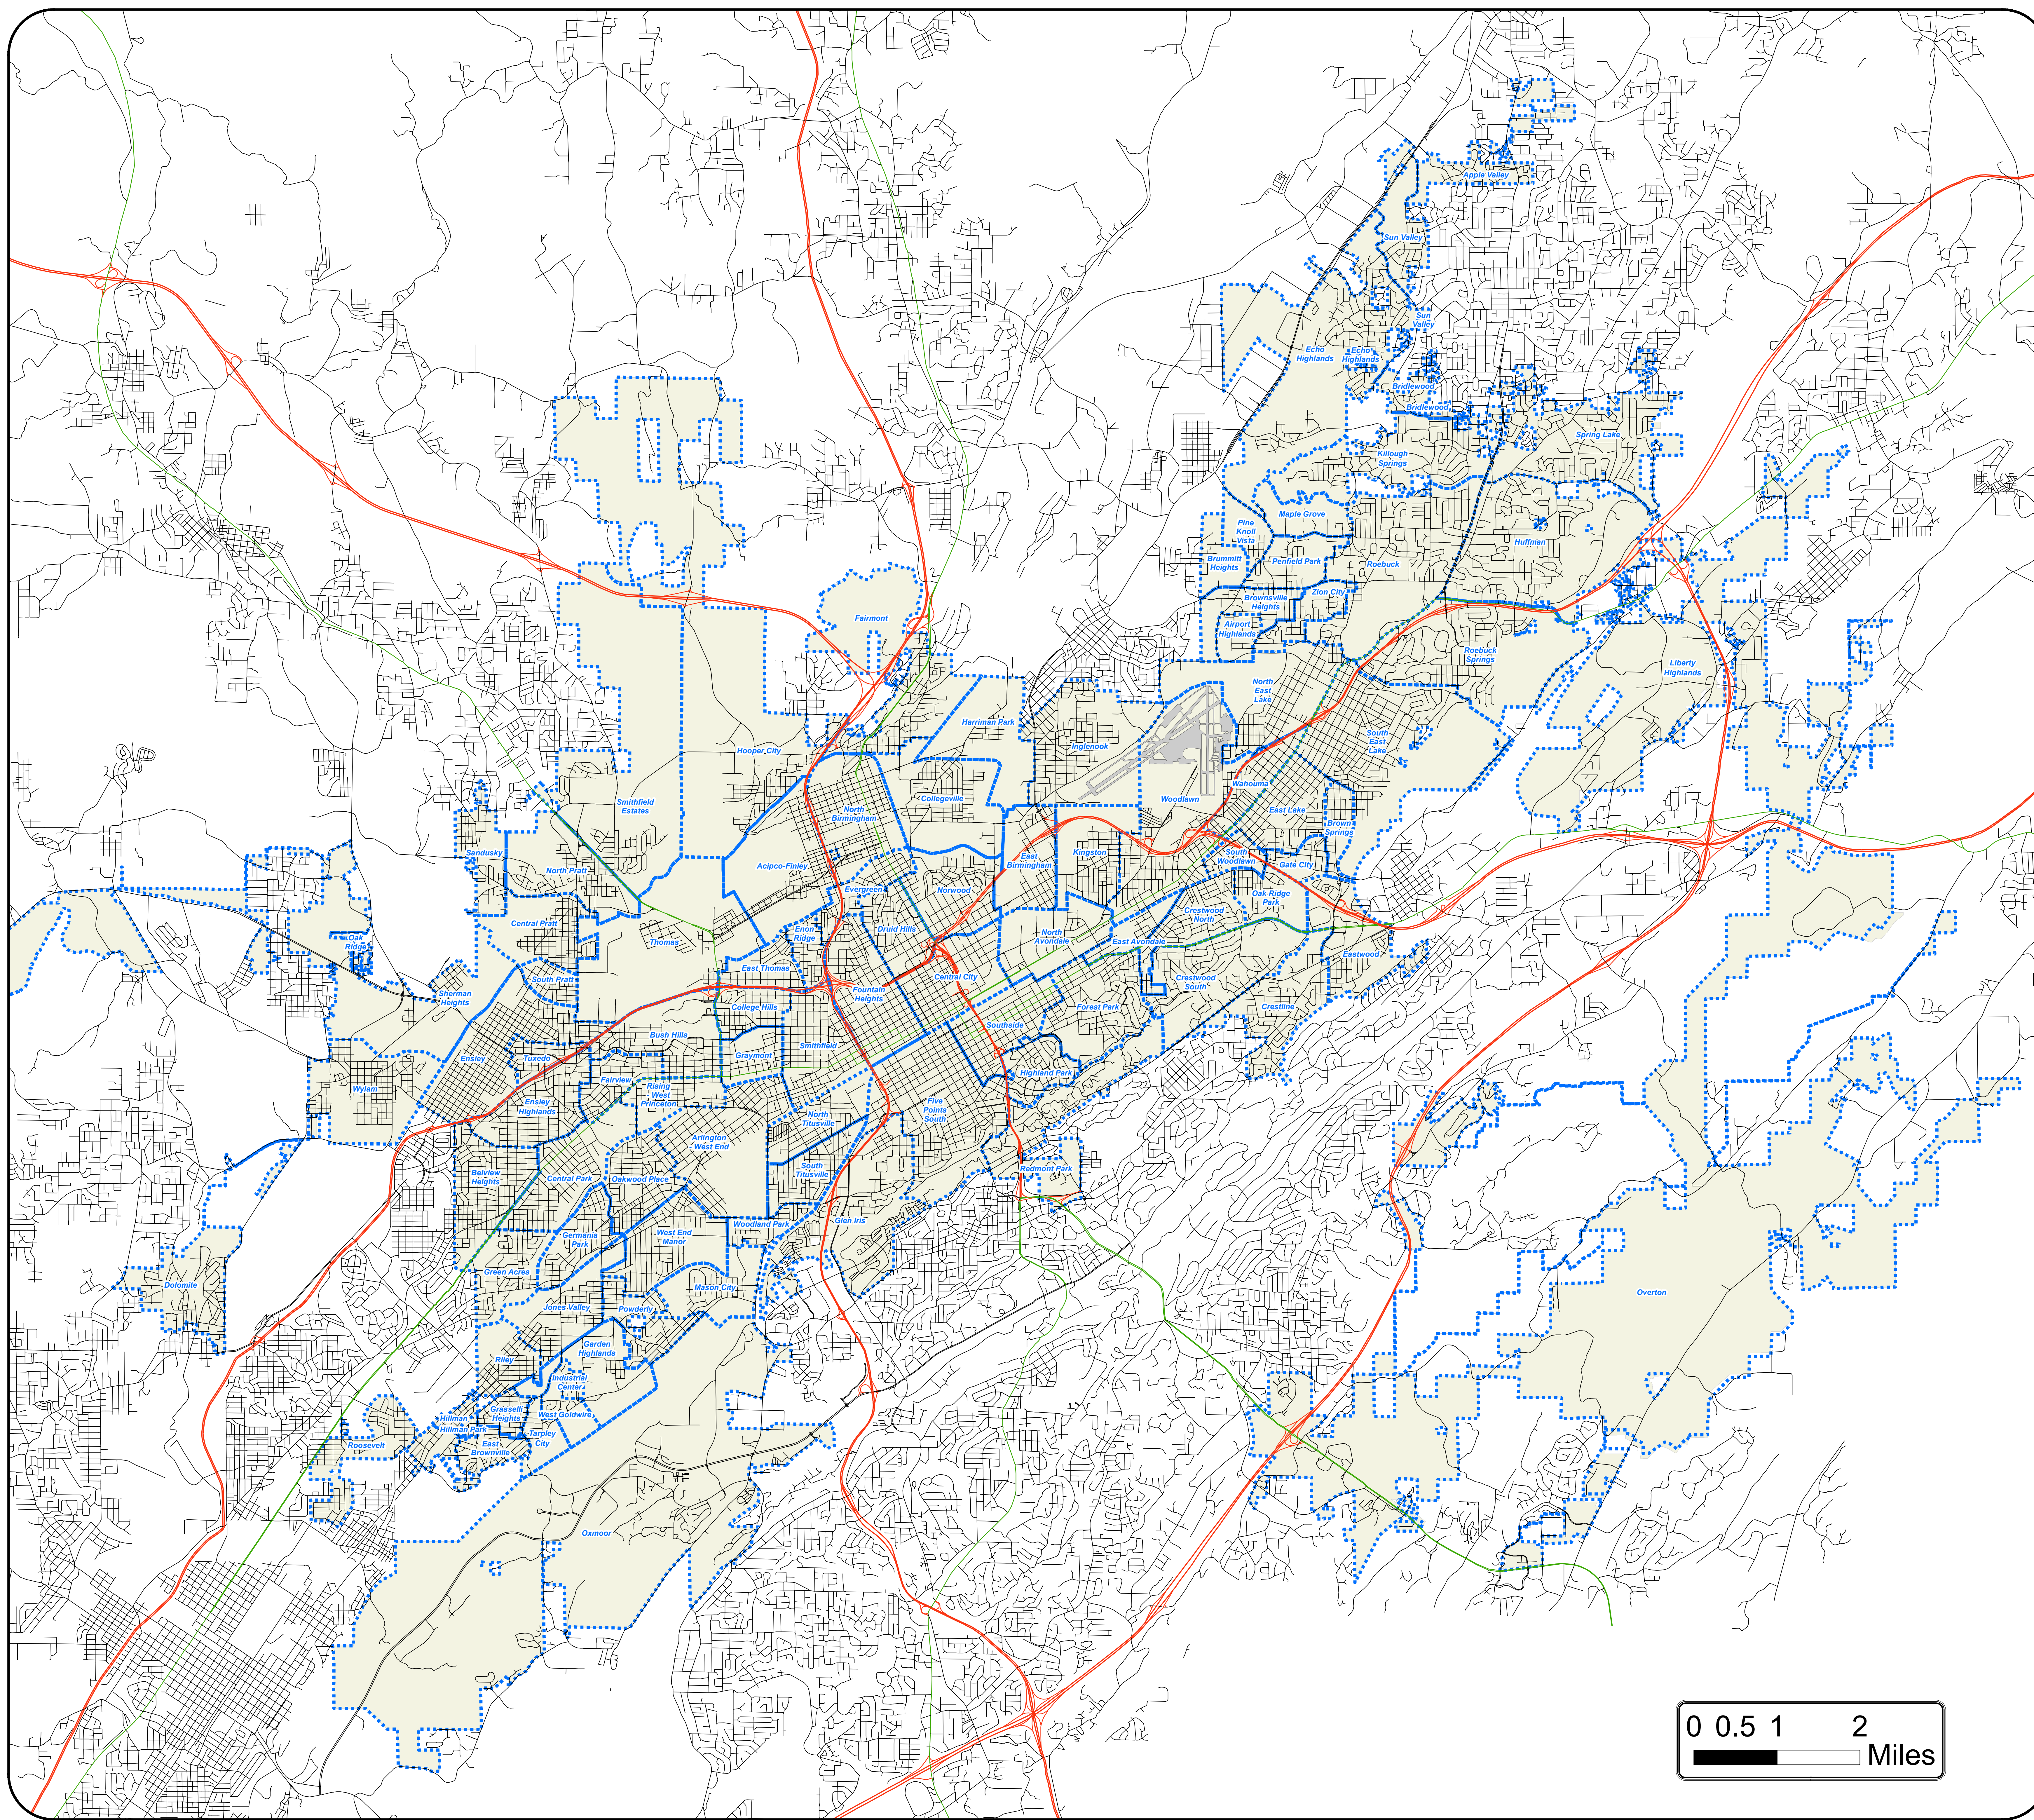

Birmingham Neighborhoods

Legend

- Limited Access
- Ramps
- US Highways
- Other Roads

Neighborhood

- ▭ Neighborhood
- ▭ Airport
- ▭ City of Birmingham

Map Prepared by City of Birmingham GIS Division

Birmingham Online Mapping
Internet (Public Access)
<http://gisweb.informationbirmingham.com>
Intranet (City Employees)
<http://gisweb>

J:\Pathname\path\name\maps\mapname.mxd