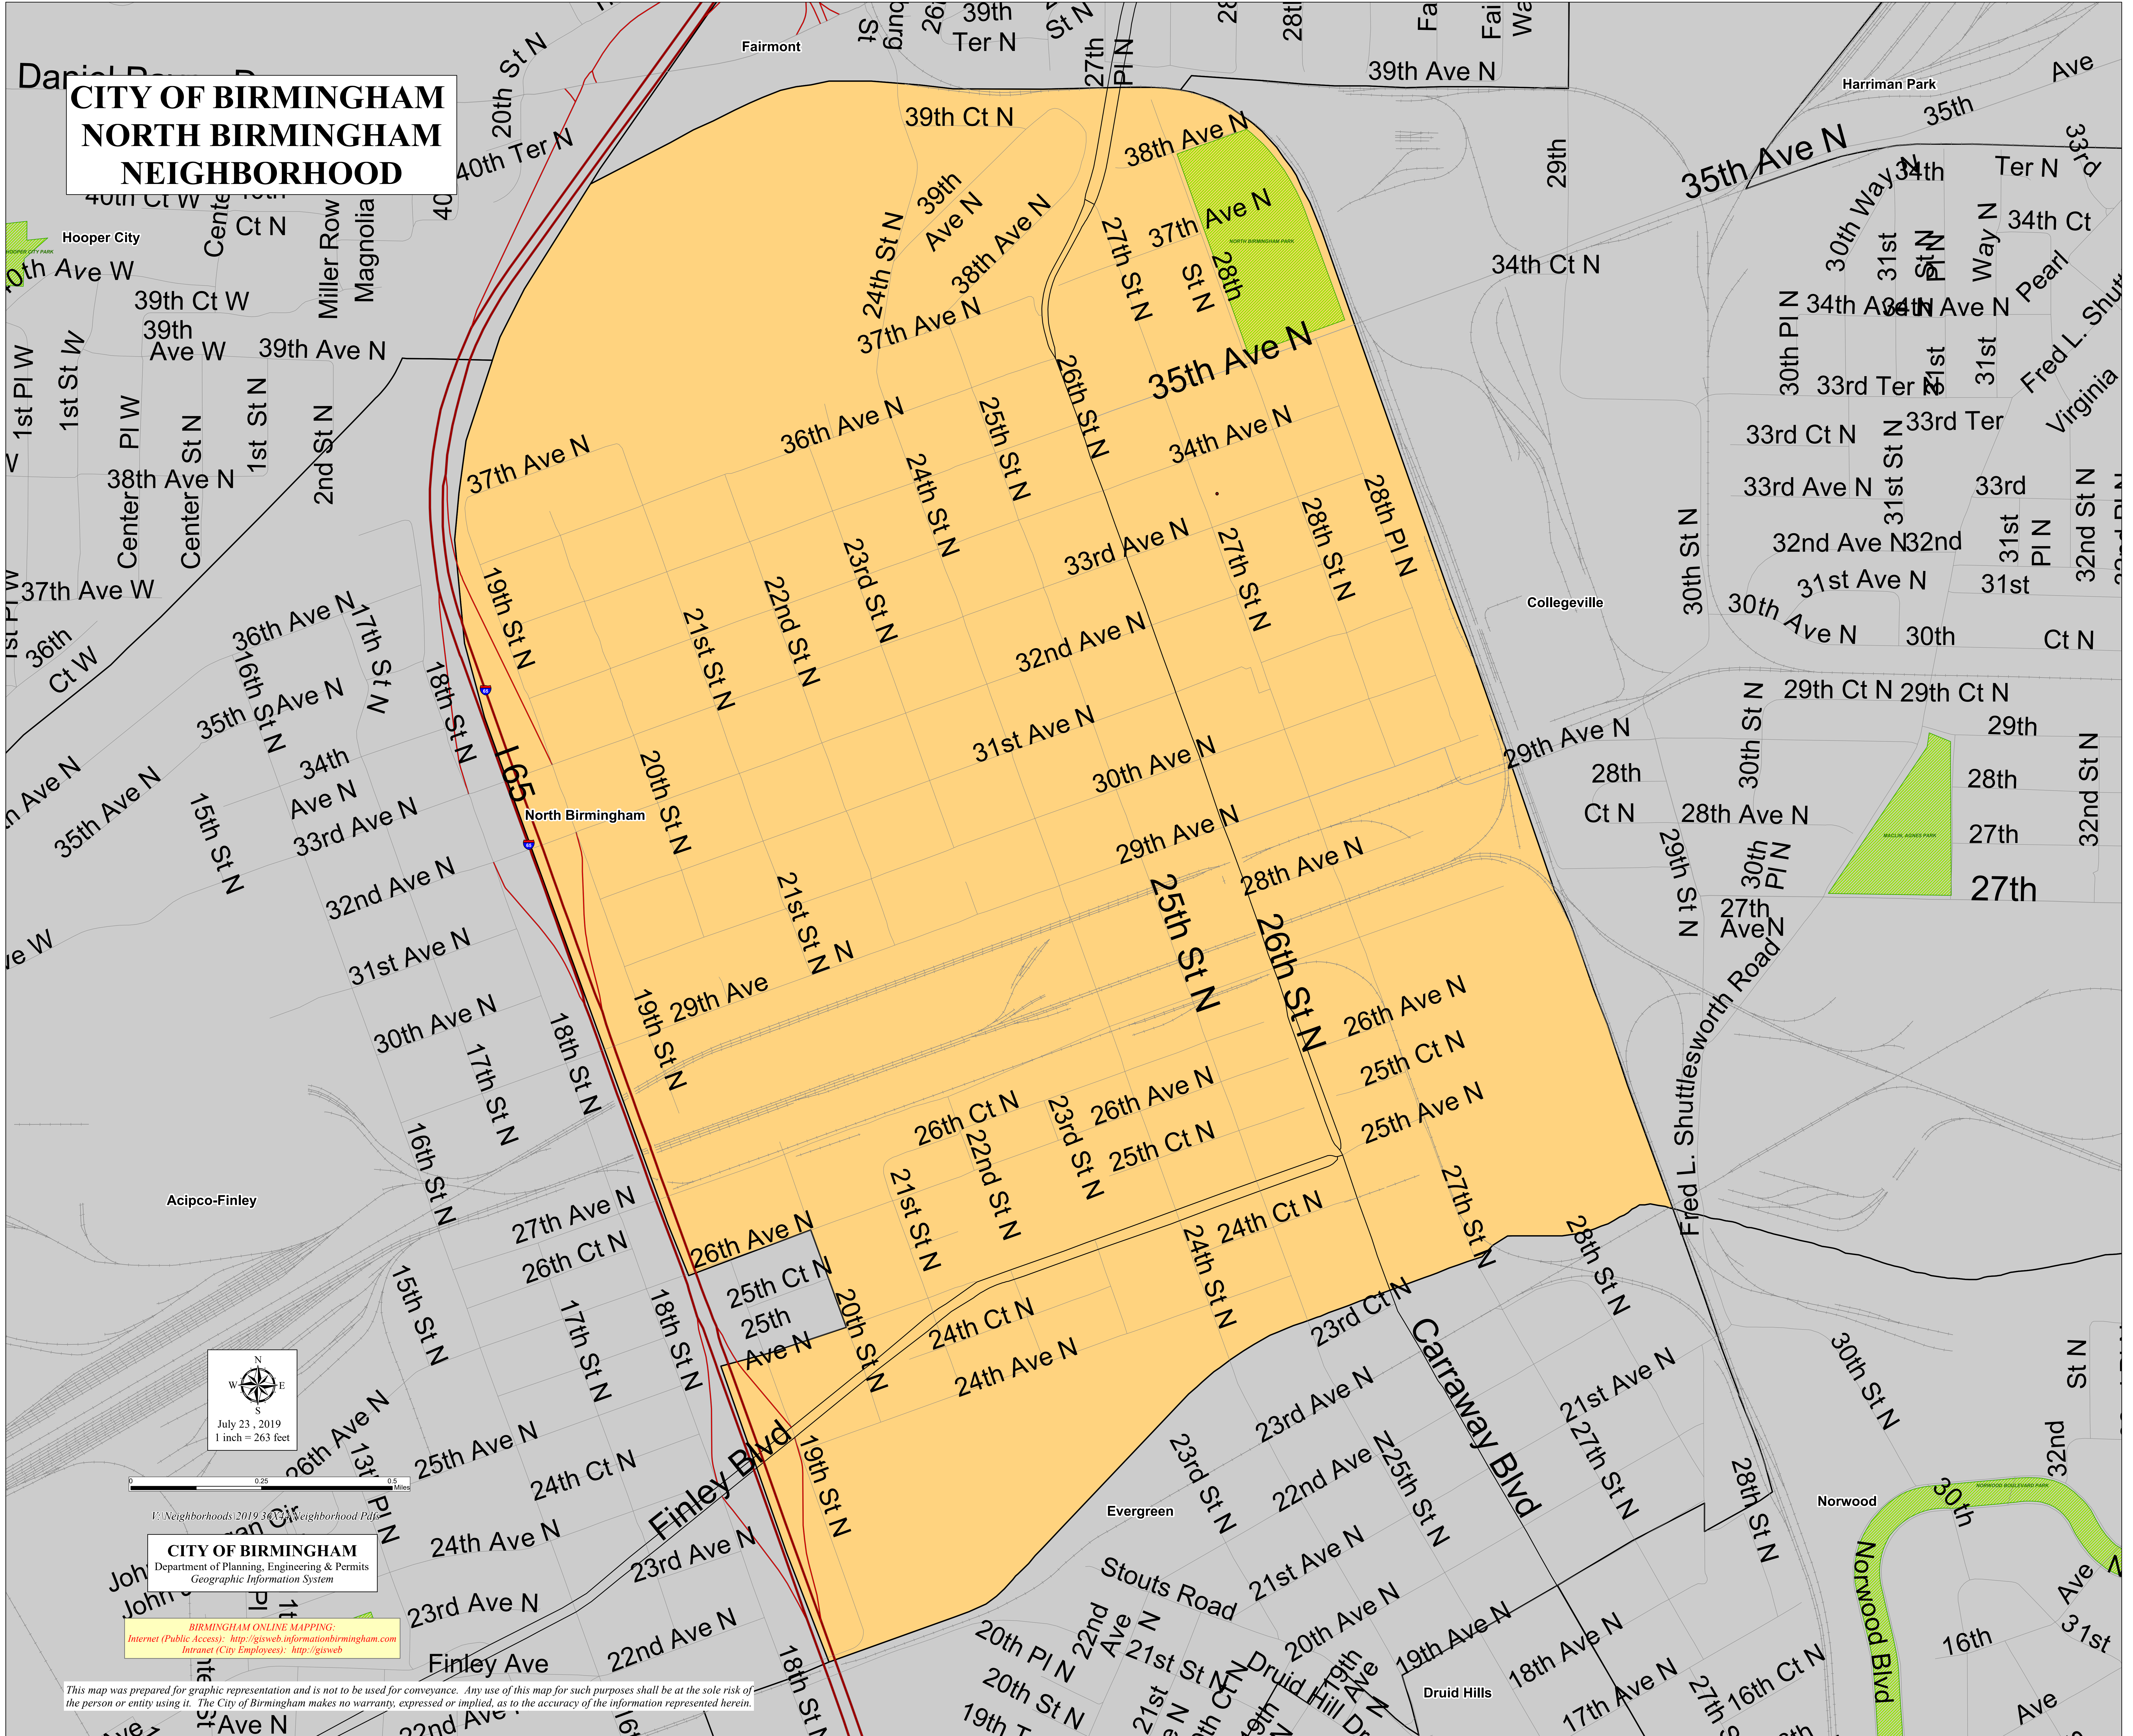

**CITY OF BIRMINGHAM
NORTH BIRMINGHAM
NEIGHBORHOOD**

CITY OF BIRMINGHAM
Department of Planning, Engineering & Permits
Geographic Information System

This map was prepared for graphic representation and is not to be used for conveyance. Any use of this map for such purposes shall be at the sole risk of the person or entity using it. The City of Birmingham makes no warranty, expressed or implied, as to the accuracy of the information represented herein.