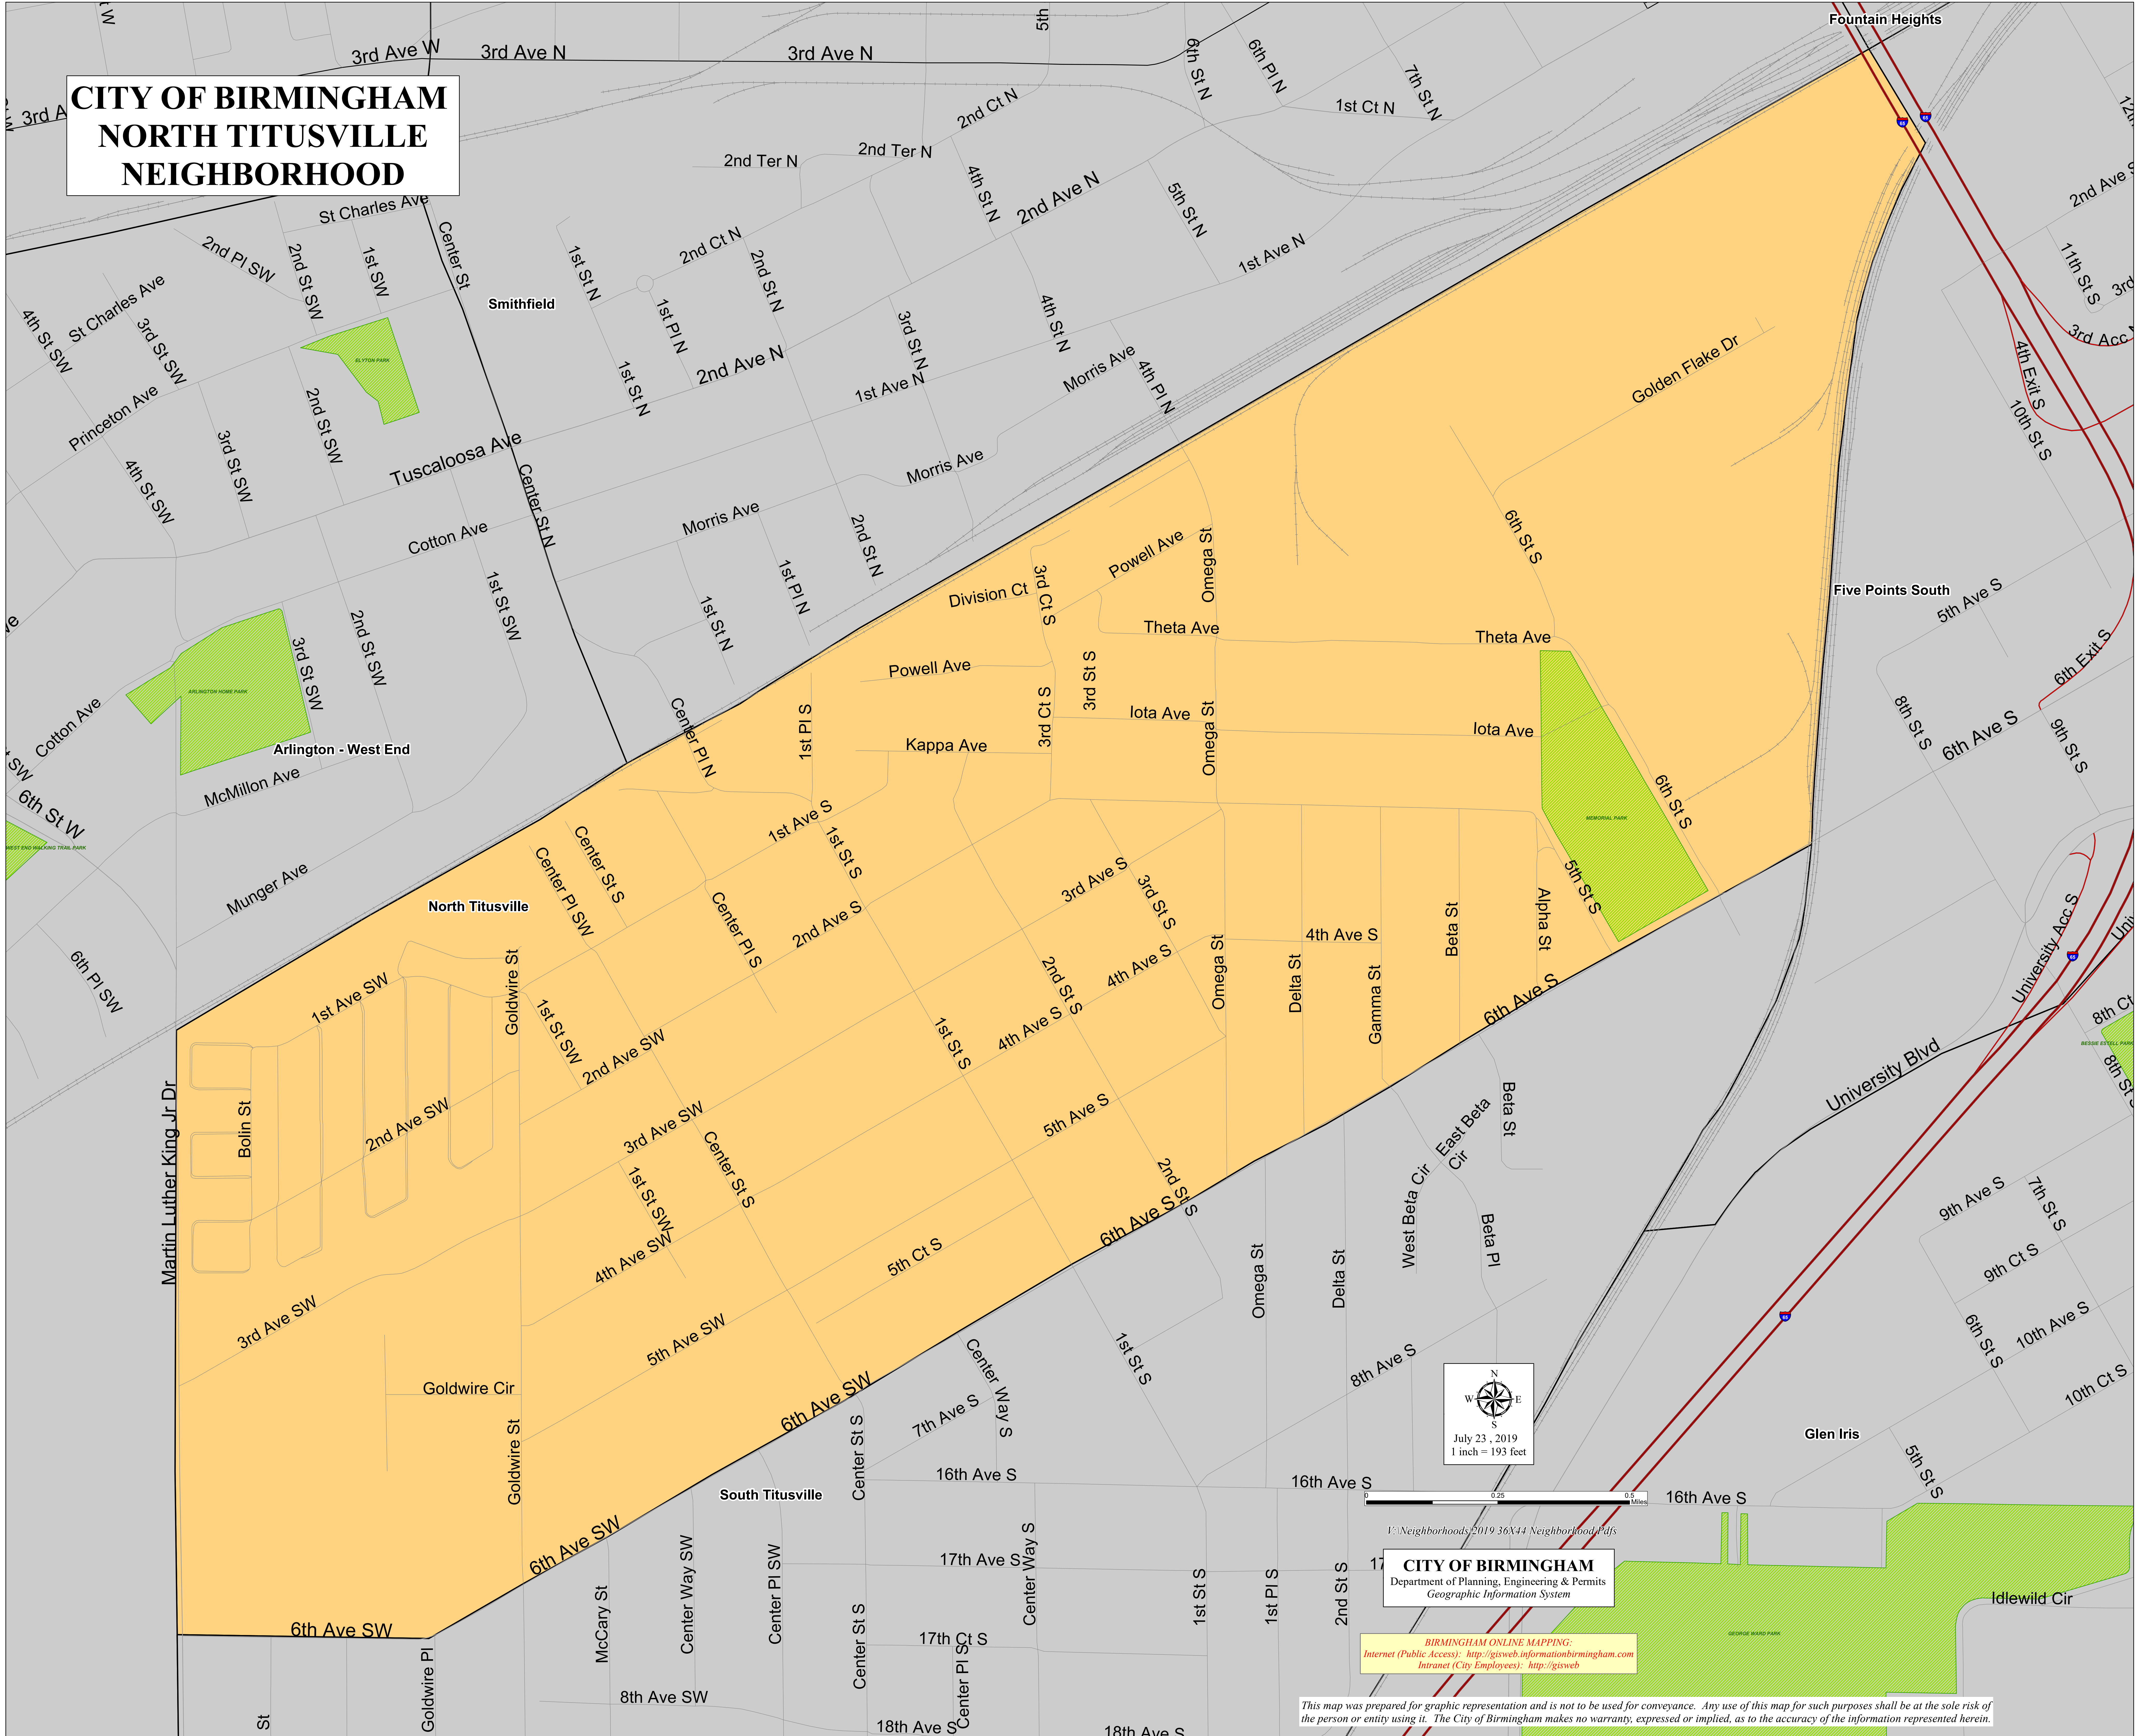

CITY OF BIRMINGHAM NORTH TITUSVILLE NEIGHBORHOOD

CITY OF BIRMINGHAM
Department of Planning, Engineering & Permits
Geographic Information System

BIRMINGHAM ONLINE MAPPING:
Internet (Public Access): <http://gisweb.informationbirmingham.com>
Intranet (City Employees): <http://gisweb>

This map was prepared for graphic representation and is not to be used for conveyance. Any use of this map for such purposes shall be at the sole risk of the person or entity using it. The City of Birmingham makes no warranty, expressed or implied, as to the accuracy of the information represented herein.