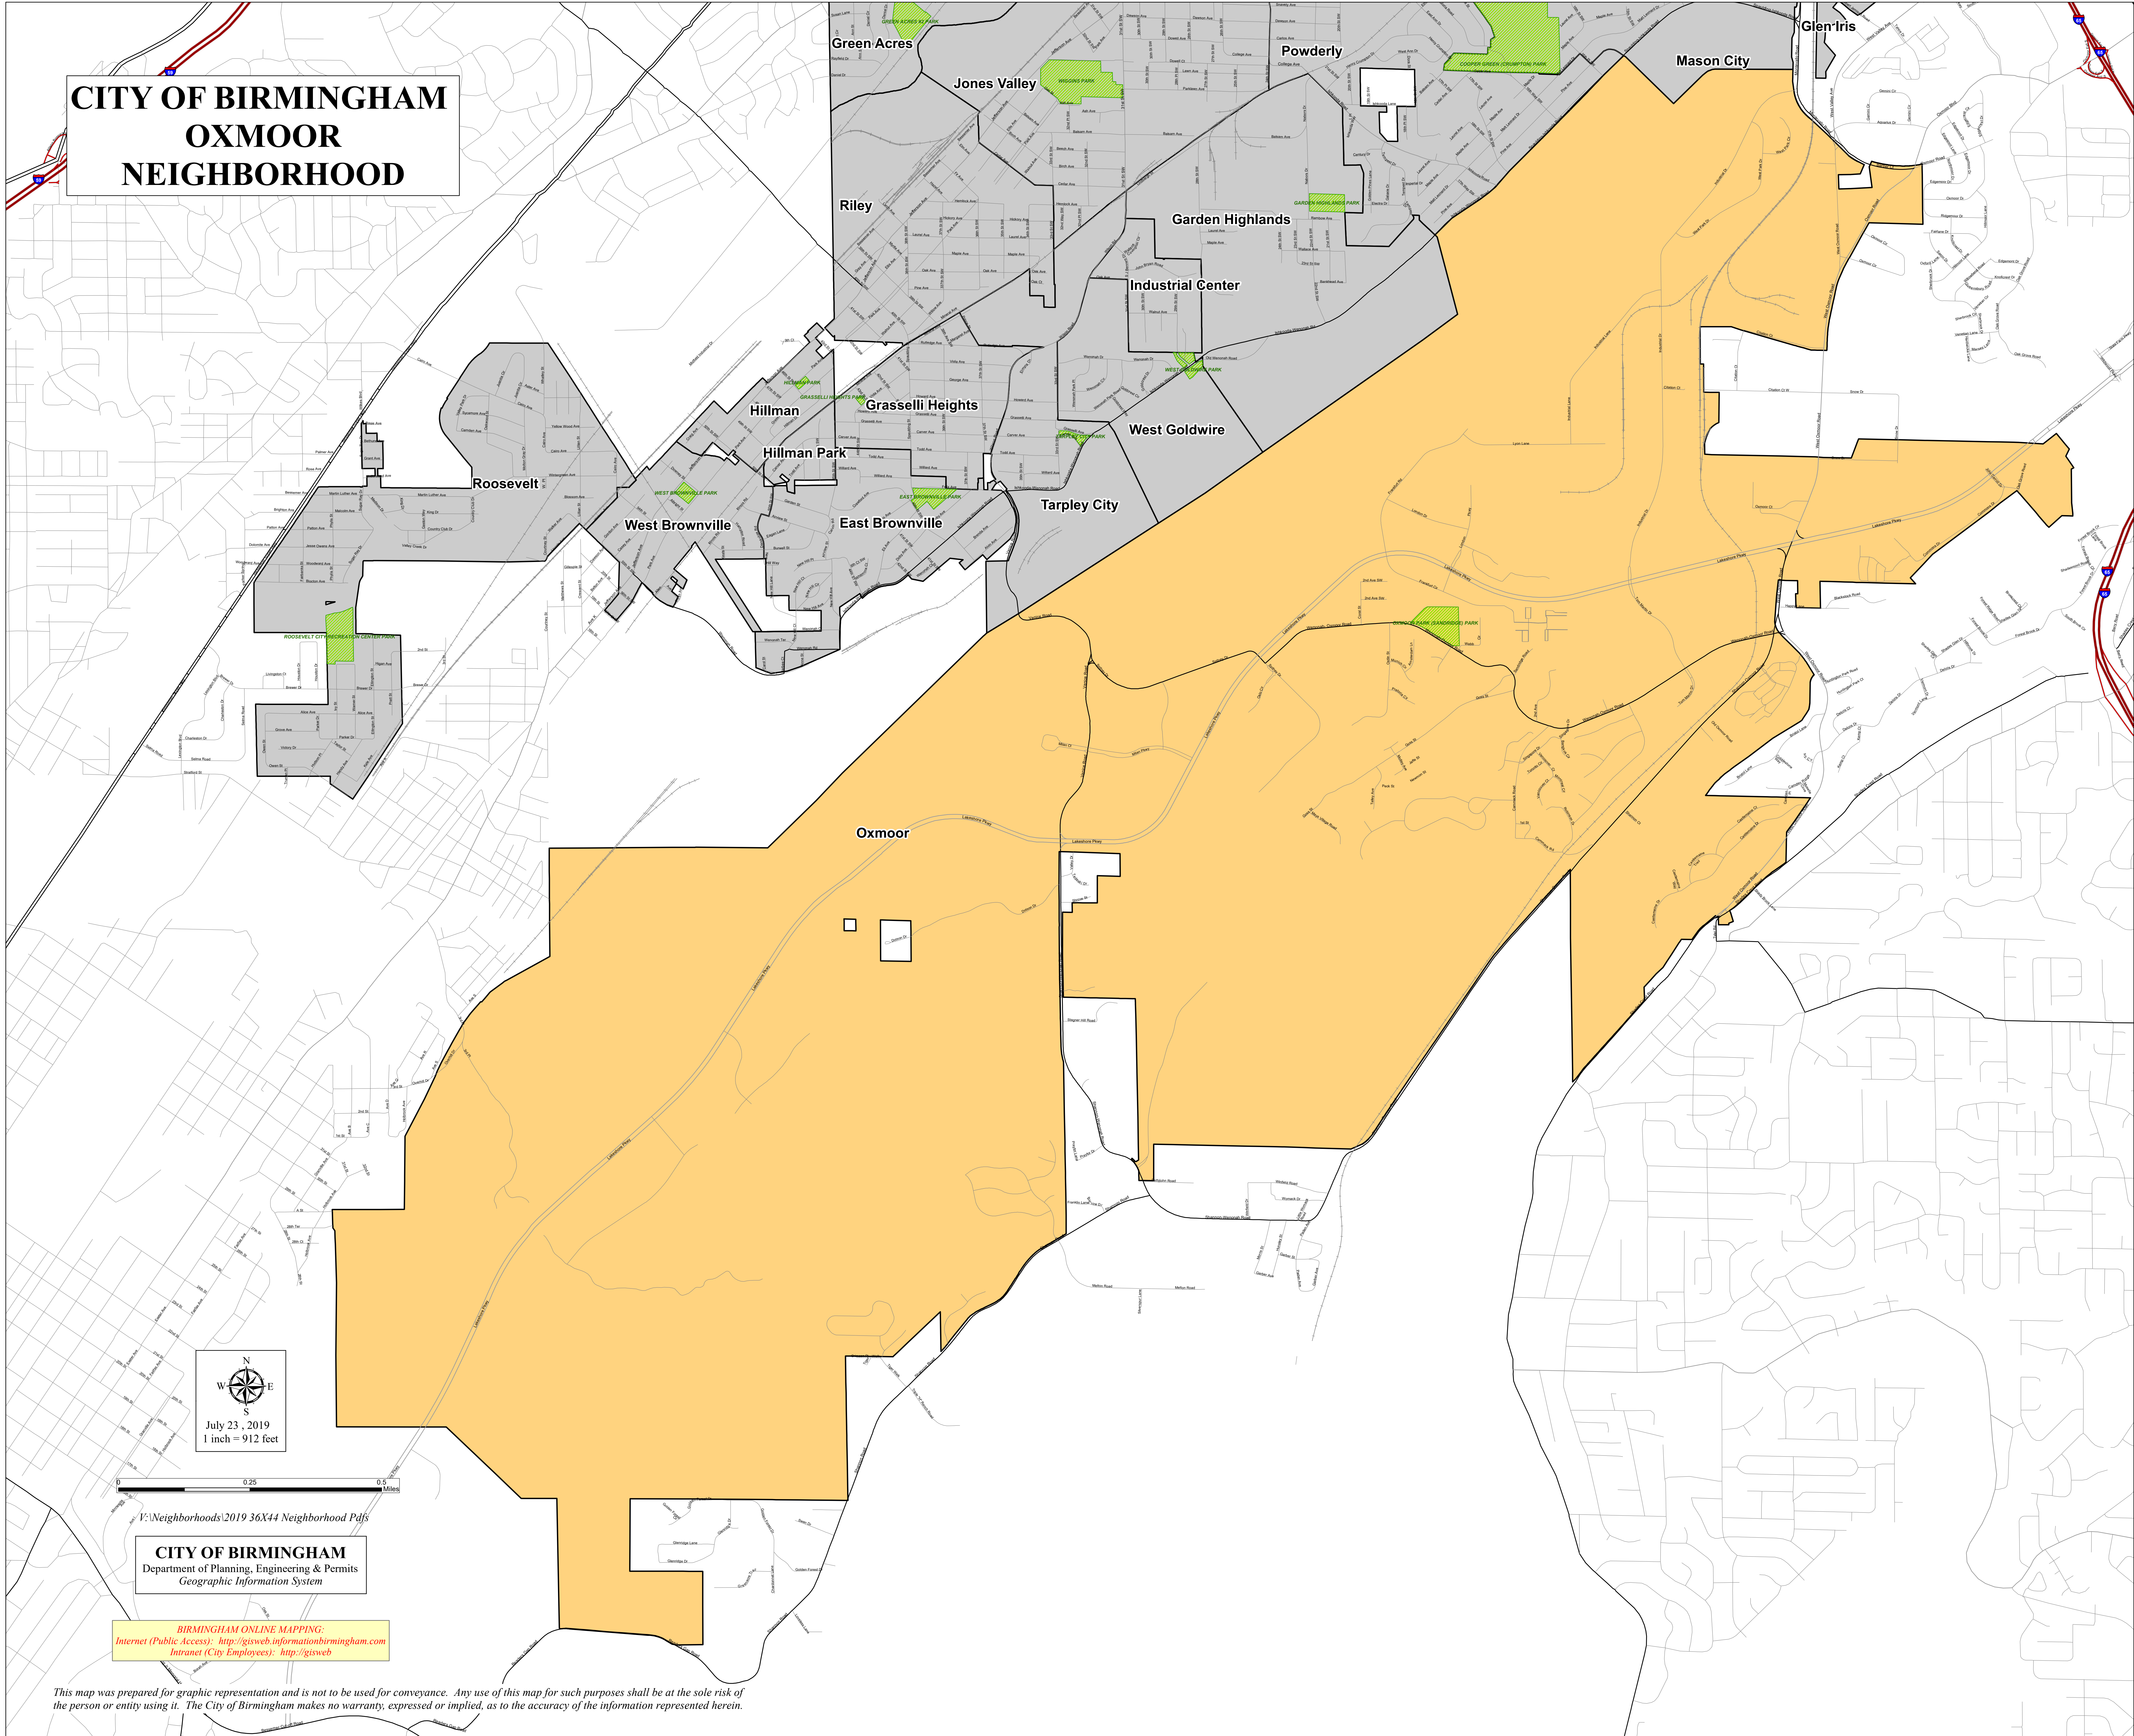

CITY OF BIRMINGHAM OXMOOR NEIGHBORHOOD

0 0.25 0.5 Miles

Y:\Neighborhoods\2019 36X44 Neighborhood Pdfs

CITY OF BIRMINGHAM
Department of Planning, Engineering & Permits
Geographic Information System

BIRMINGHAM ONLINE MAPPING:
Internet (Public Access): <http://gisweb.informationbirmingham.com>
Intranet (City Employees): <http://gisweb>

This map was prepared for graphic representation and is not to be used for conveyance. Any use of this map for such purposes shall be at the sole risk of the person or entity using it. The City of Birmingham makes no warranty, expressed or implied, as to the accuracy of the information represented herein.