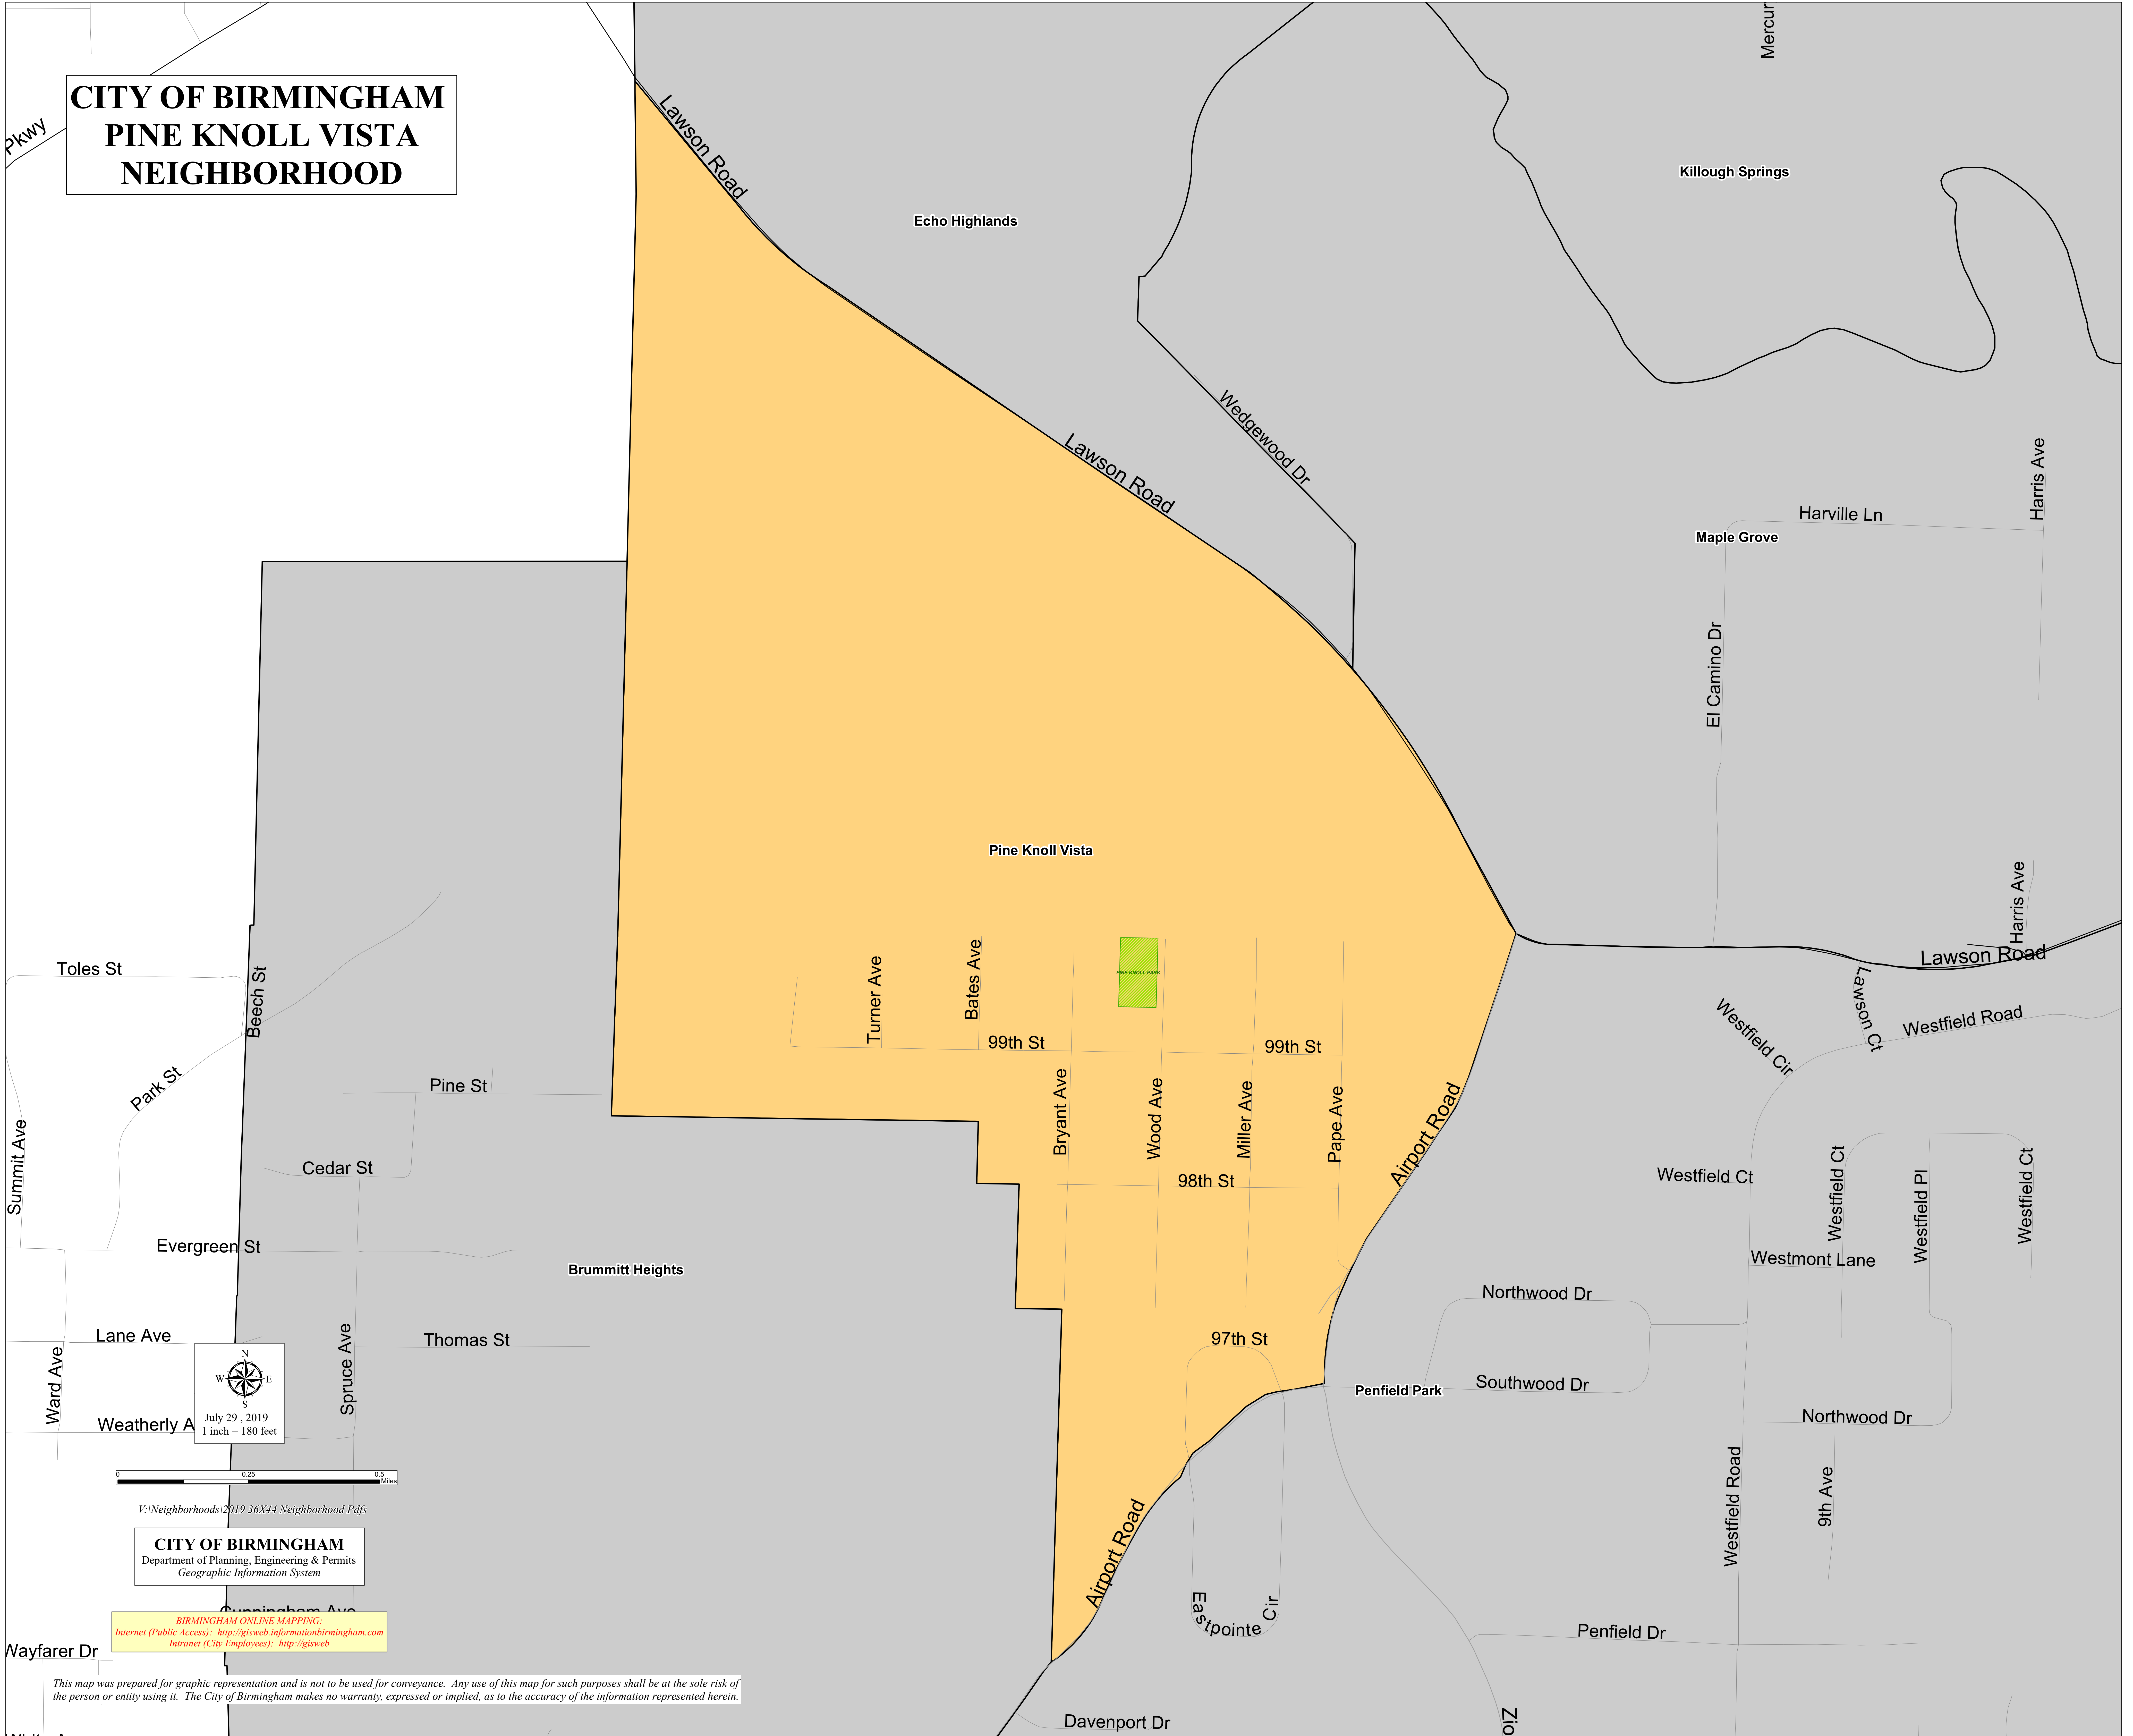

**CITY OF BIRMINGHAM  
PINE KNOLL VISTA  
NEIGHBORHOOD**

July 29, 2019  
1 inch = 180 feet

0 0.25 0.5 Miles

F:\Neighborhoods\2019\36X44 Neighborhood Pdfs

**CITY OF BIRMINGHAM**  
Department of Planning, Engineering & Permits  
Geographic Information System