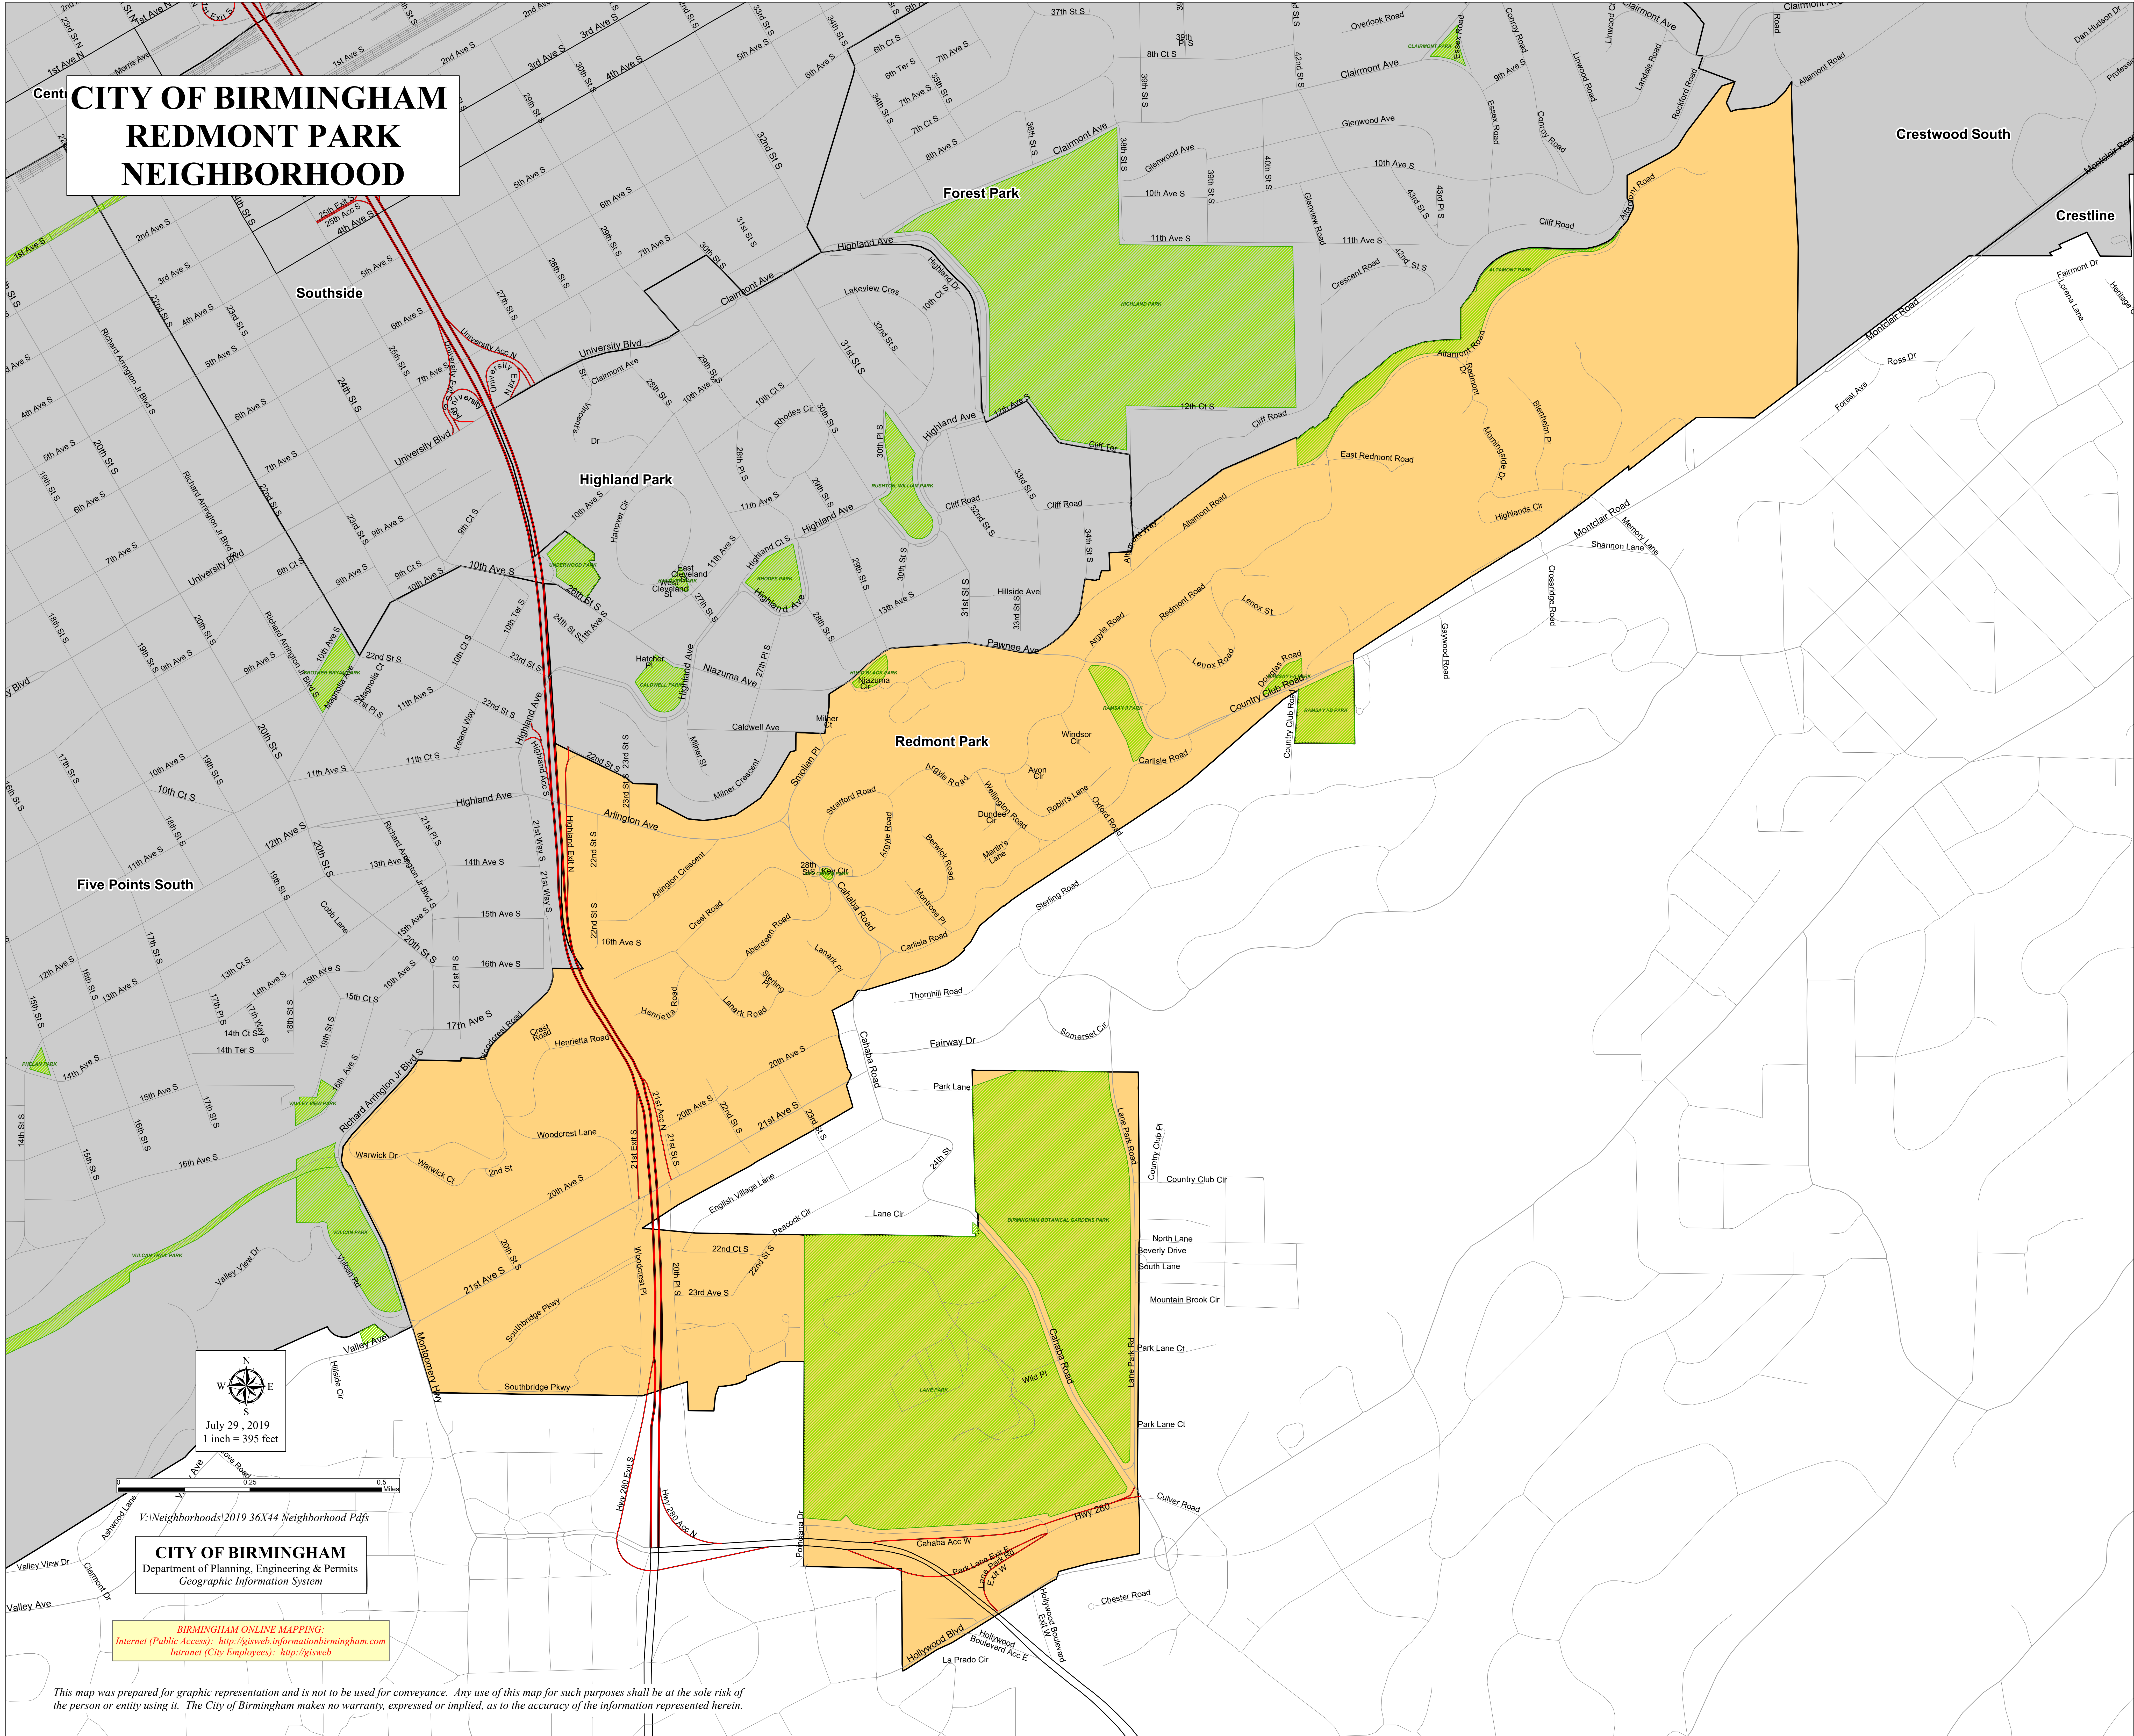

CITY OF BIRMINGHAM REDMONT PARK NEIGHBORHOOD

CITY OF BIRMINGHAM
Department of Planning, Engineering & Permits
Geographic Information System

BIRMINGHAM ONLINE MAPPING:
Internet (Public Access): <http://gisweb.informationbirmingham.com>
Intranet (City Employees): <http://gisweb>

This map was prepared for graphic representation and is not to be used for conveyance. Any use of this map for such purposes shall be at the sole risk of the person or entity using it. The City of Birmingham makes no warranty, expressed or implied, as to the accuracy of the information represented herein.