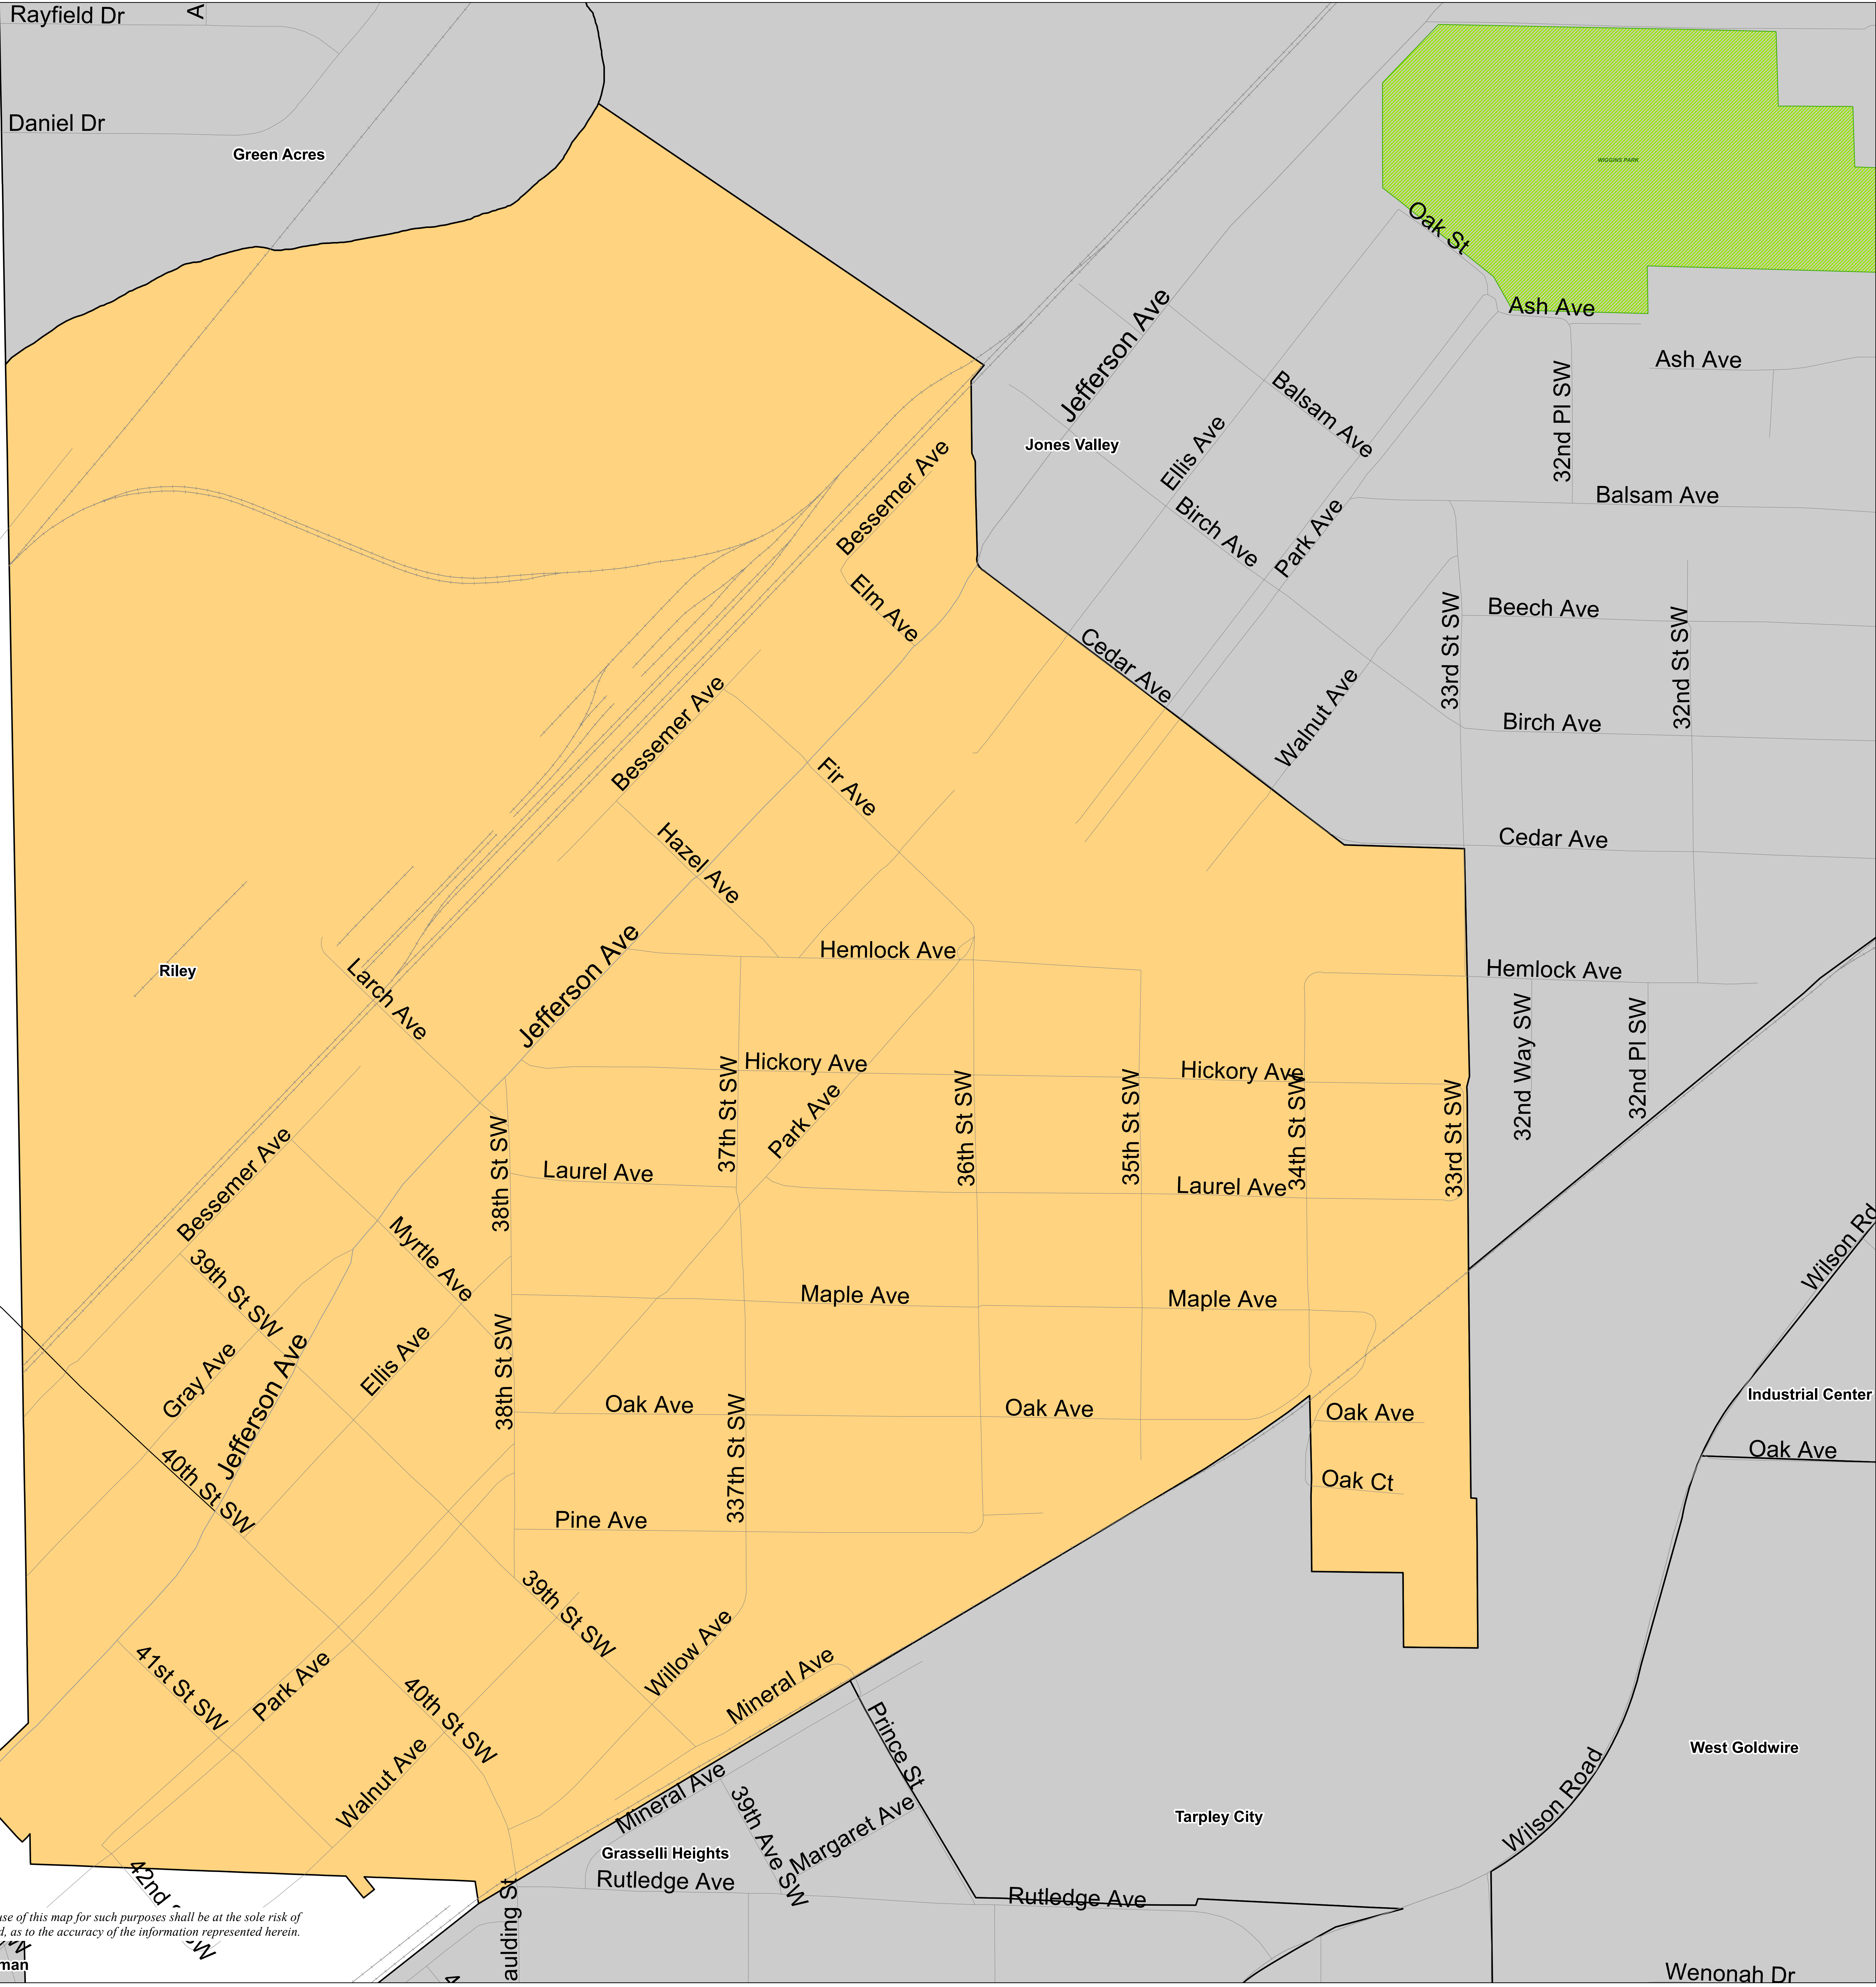

CITY OF BIRMINGHAM RILEY NEIGHBORHOOD

F:\Neighborhoods\2019\36X44 Neighborhood Pdfs

CITY OF BIRMINGHAM
Department of Planning, Engineering & Permits
Geographic Information System

BIRMINGHAM ONLINE MAPPING:
Internet (Public Access): <http://gisweb.informationbirmingham.com>
Intranet (City Employees): <http://gisweb>

This map was prepared for graphic representation and is not to be used for conveyance. Any use of this map for such purposes shall be at the sole risk of the person or entity using it. The City of Birmingham makes no warranty, expressed or implied, as to the accuracy of the information represented herein.