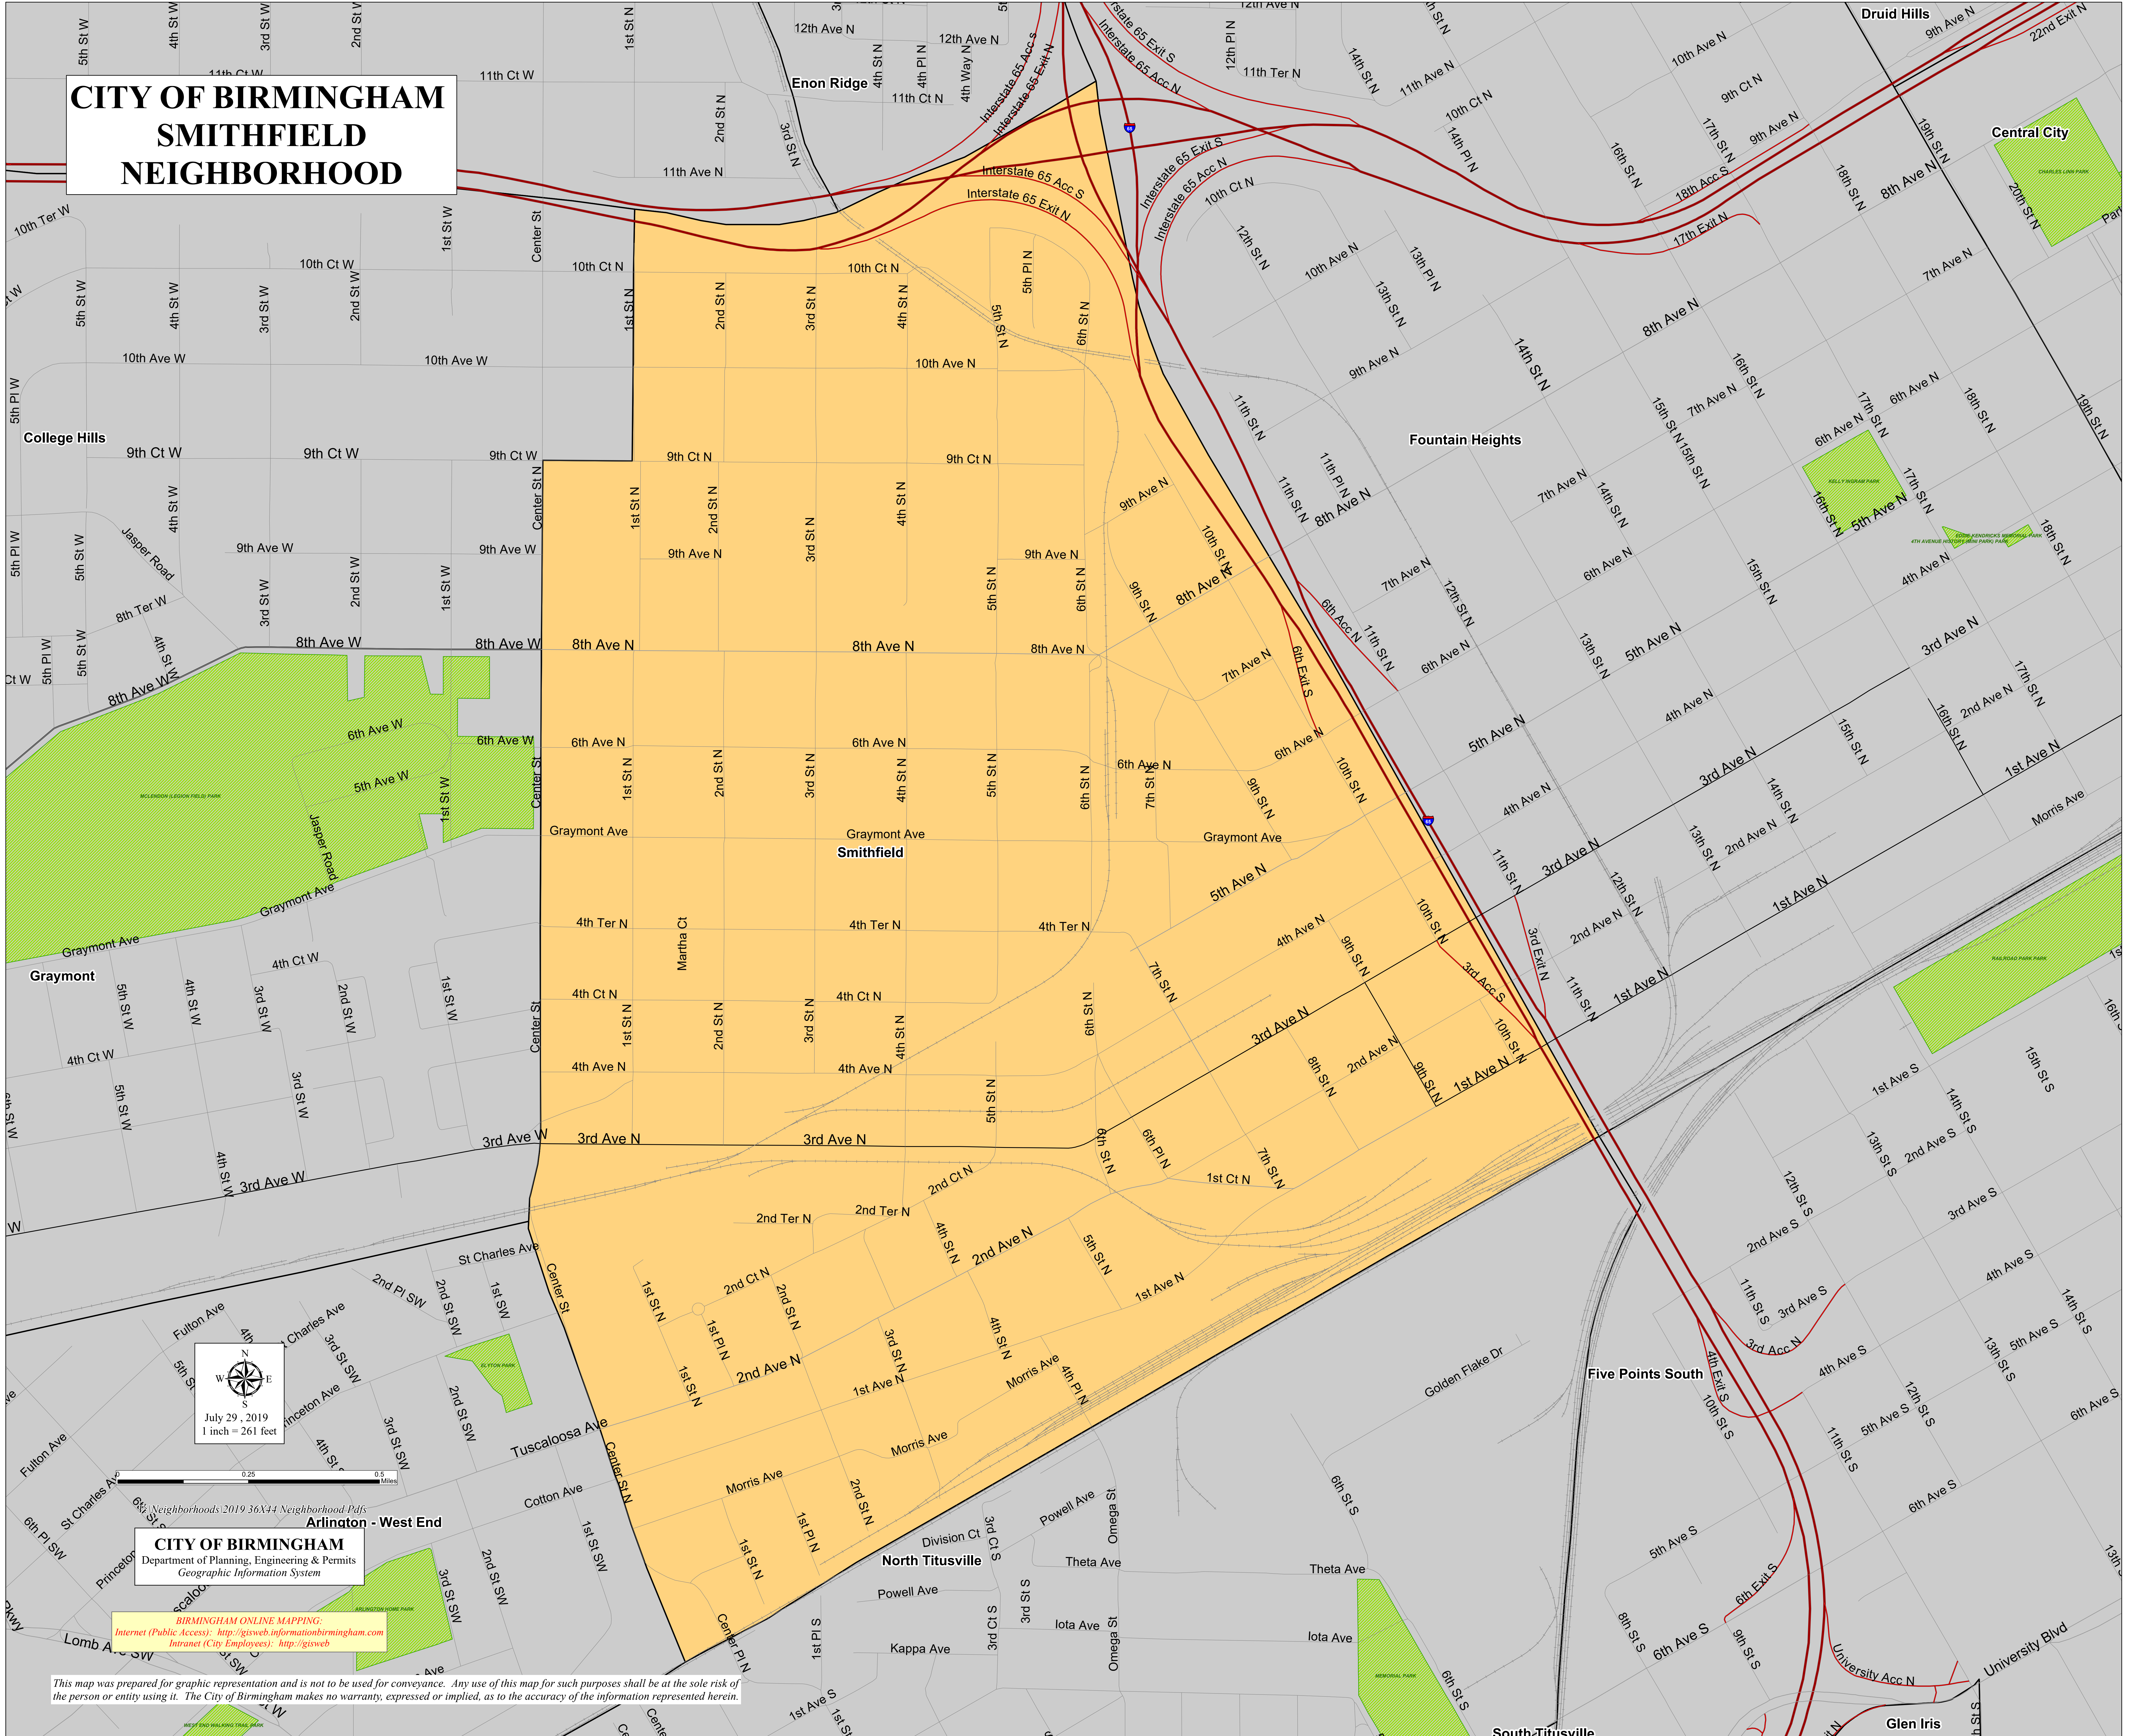

# CITY OF BIRMINGHAM SMITHFIELD NEIGHBORHOOD

**CITY OF BIRMINGHAM**  
Department of Planning, Engineering & Permits  
Geographic Information System

**BIRMINGHAM ONLINE MAPPING:**  
Internet (Public Access): <http://gisweb.informationbirmingham.com>  
Intranet (City Employees): <http://gisweb>

This map was prepared for graphic representation and is not to be used for conveyance. Any use of this map for such purposes shall be at the sole risk of the person or entity using it. The City of Birmingham makes no warranty, expressed or implied, as to the accuracy of the information represented herein.