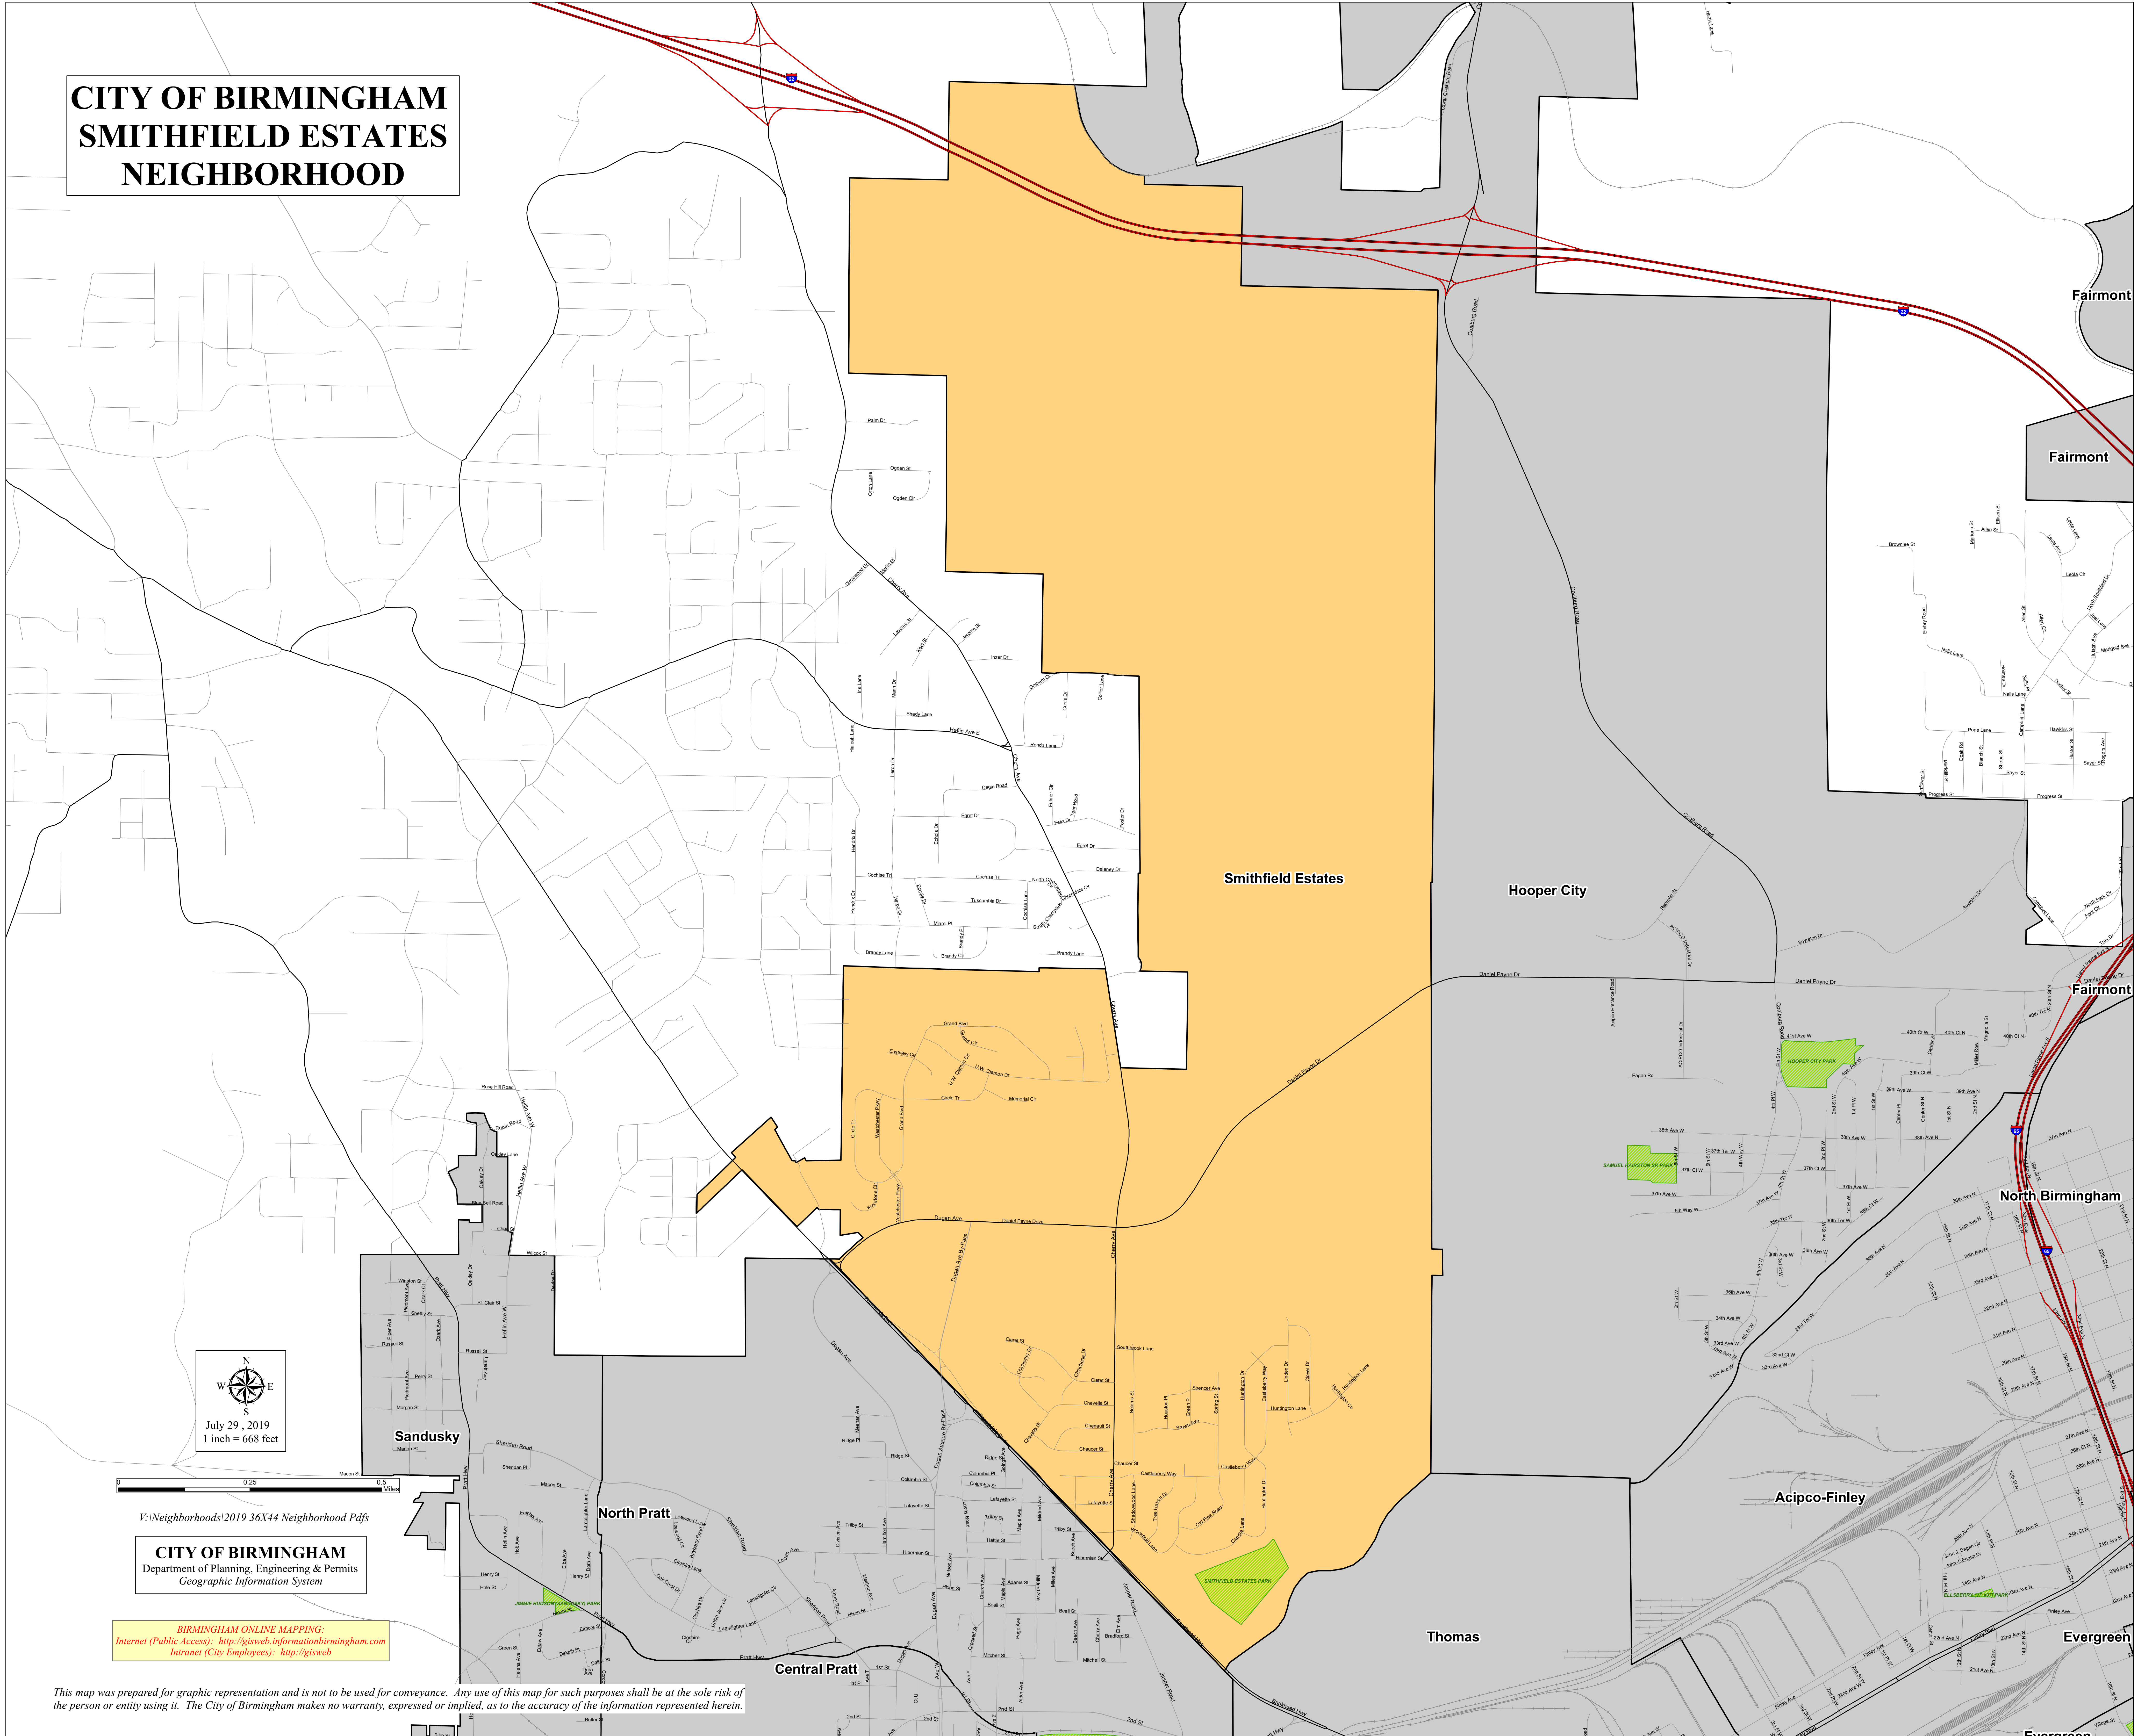

CITY OF BIRMINGHAM SMITHFIELD ESTATES NEIGHBORHOOD

W:\Neighborhoods\2019 36X44 Neighborhood Pdfs
CITY OF BIRMINGHAM
Department of Planning, Engineering & Permits
Geographic Information System

BIRMINGHAM ONLINE MAPPING:
Internet (Public Access): <http://gisweb.informationbirmingham.com>
Intranet (City Employees): <http://gisweb>

This map was prepared for graphic representation and is not to be used for conveyance. Any use of this map for such purposes shall be at the sole risk of the person or entity using it. The City of Birmingham makes no warranty, expressed or implied, as to the accuracy of the information represented herein.