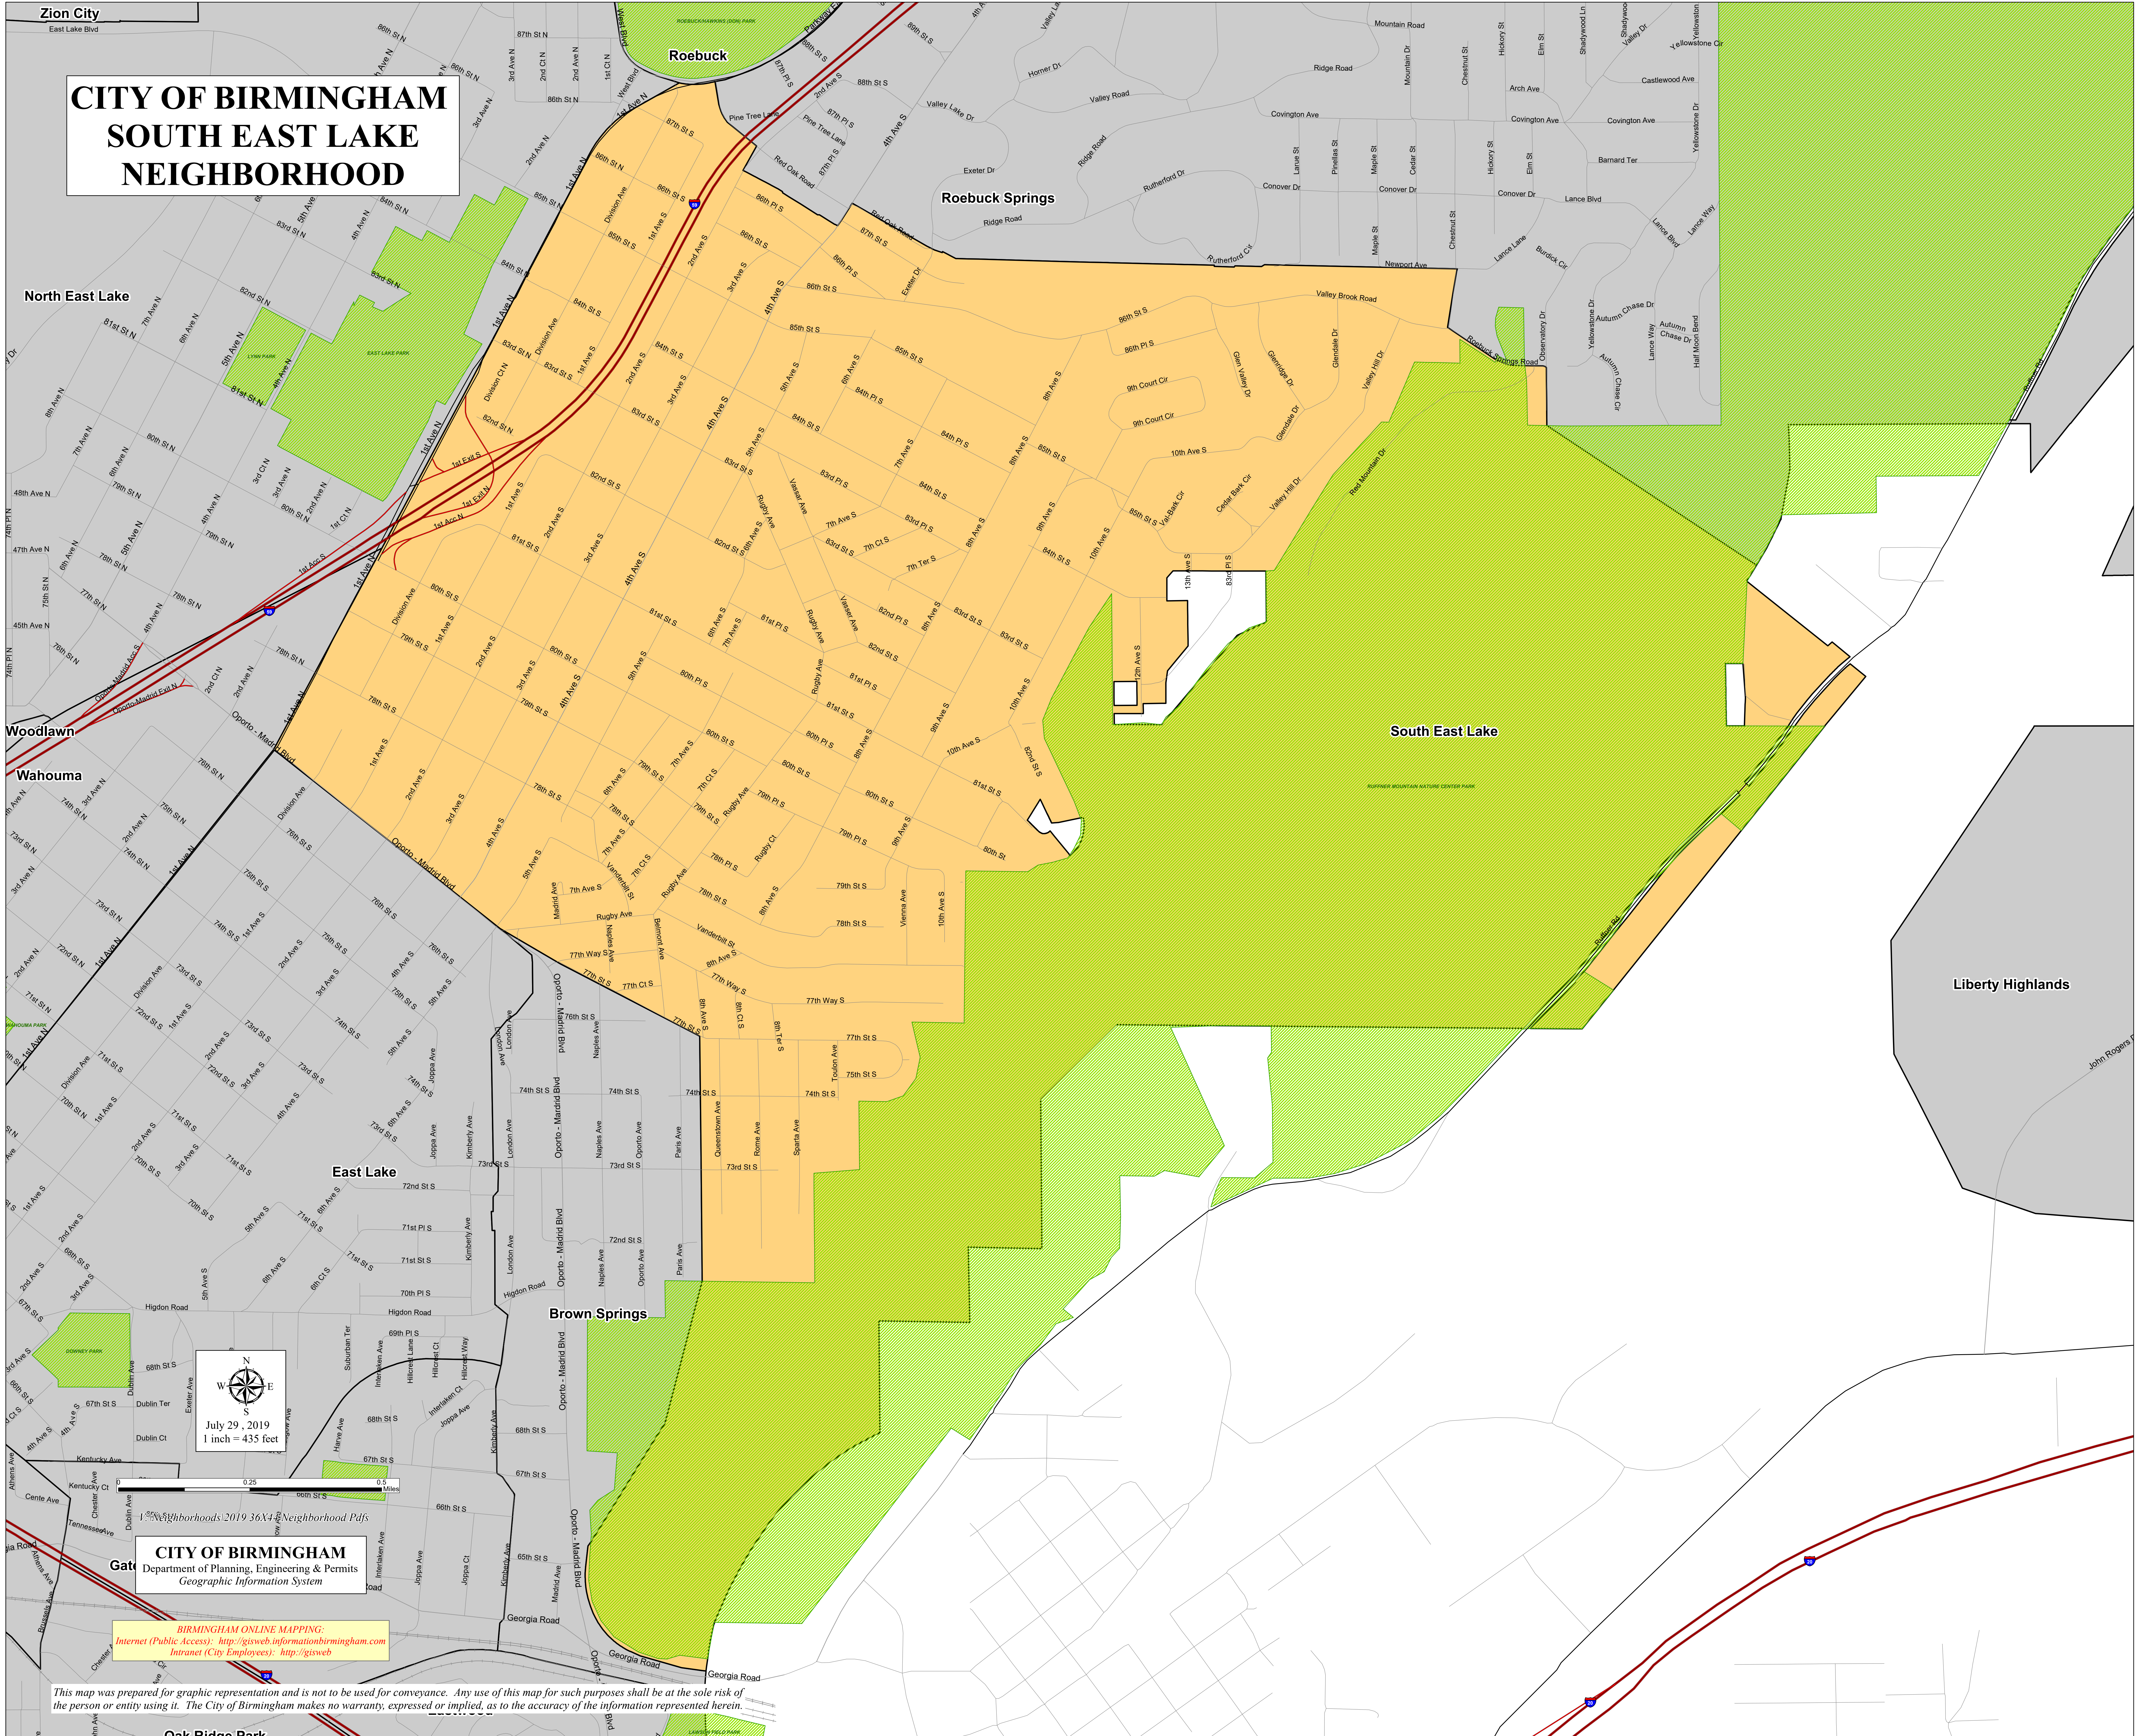

CITY OF BIRMINGHAM SOUTH EAST LAKE NEIGHBORHOOD

CITY OF BIRMINGHAM
Department of Planning, Engineering & Permits
Geographic Information System

BIRMINGHAM ONLINE MAPPING:
Internet (Public Access): <http://gisweb.informationbirmingham.com>
Intranet (City Employees): <http://gisweb>

This map was prepared for graphic representation and is not to be used for conveyance. Any use of this map for such purposes shall be at the sole risk of the person or entity using it. The City of Birmingham makes no warranty, expressed or implied, as to the accuracy of the information represented herein.