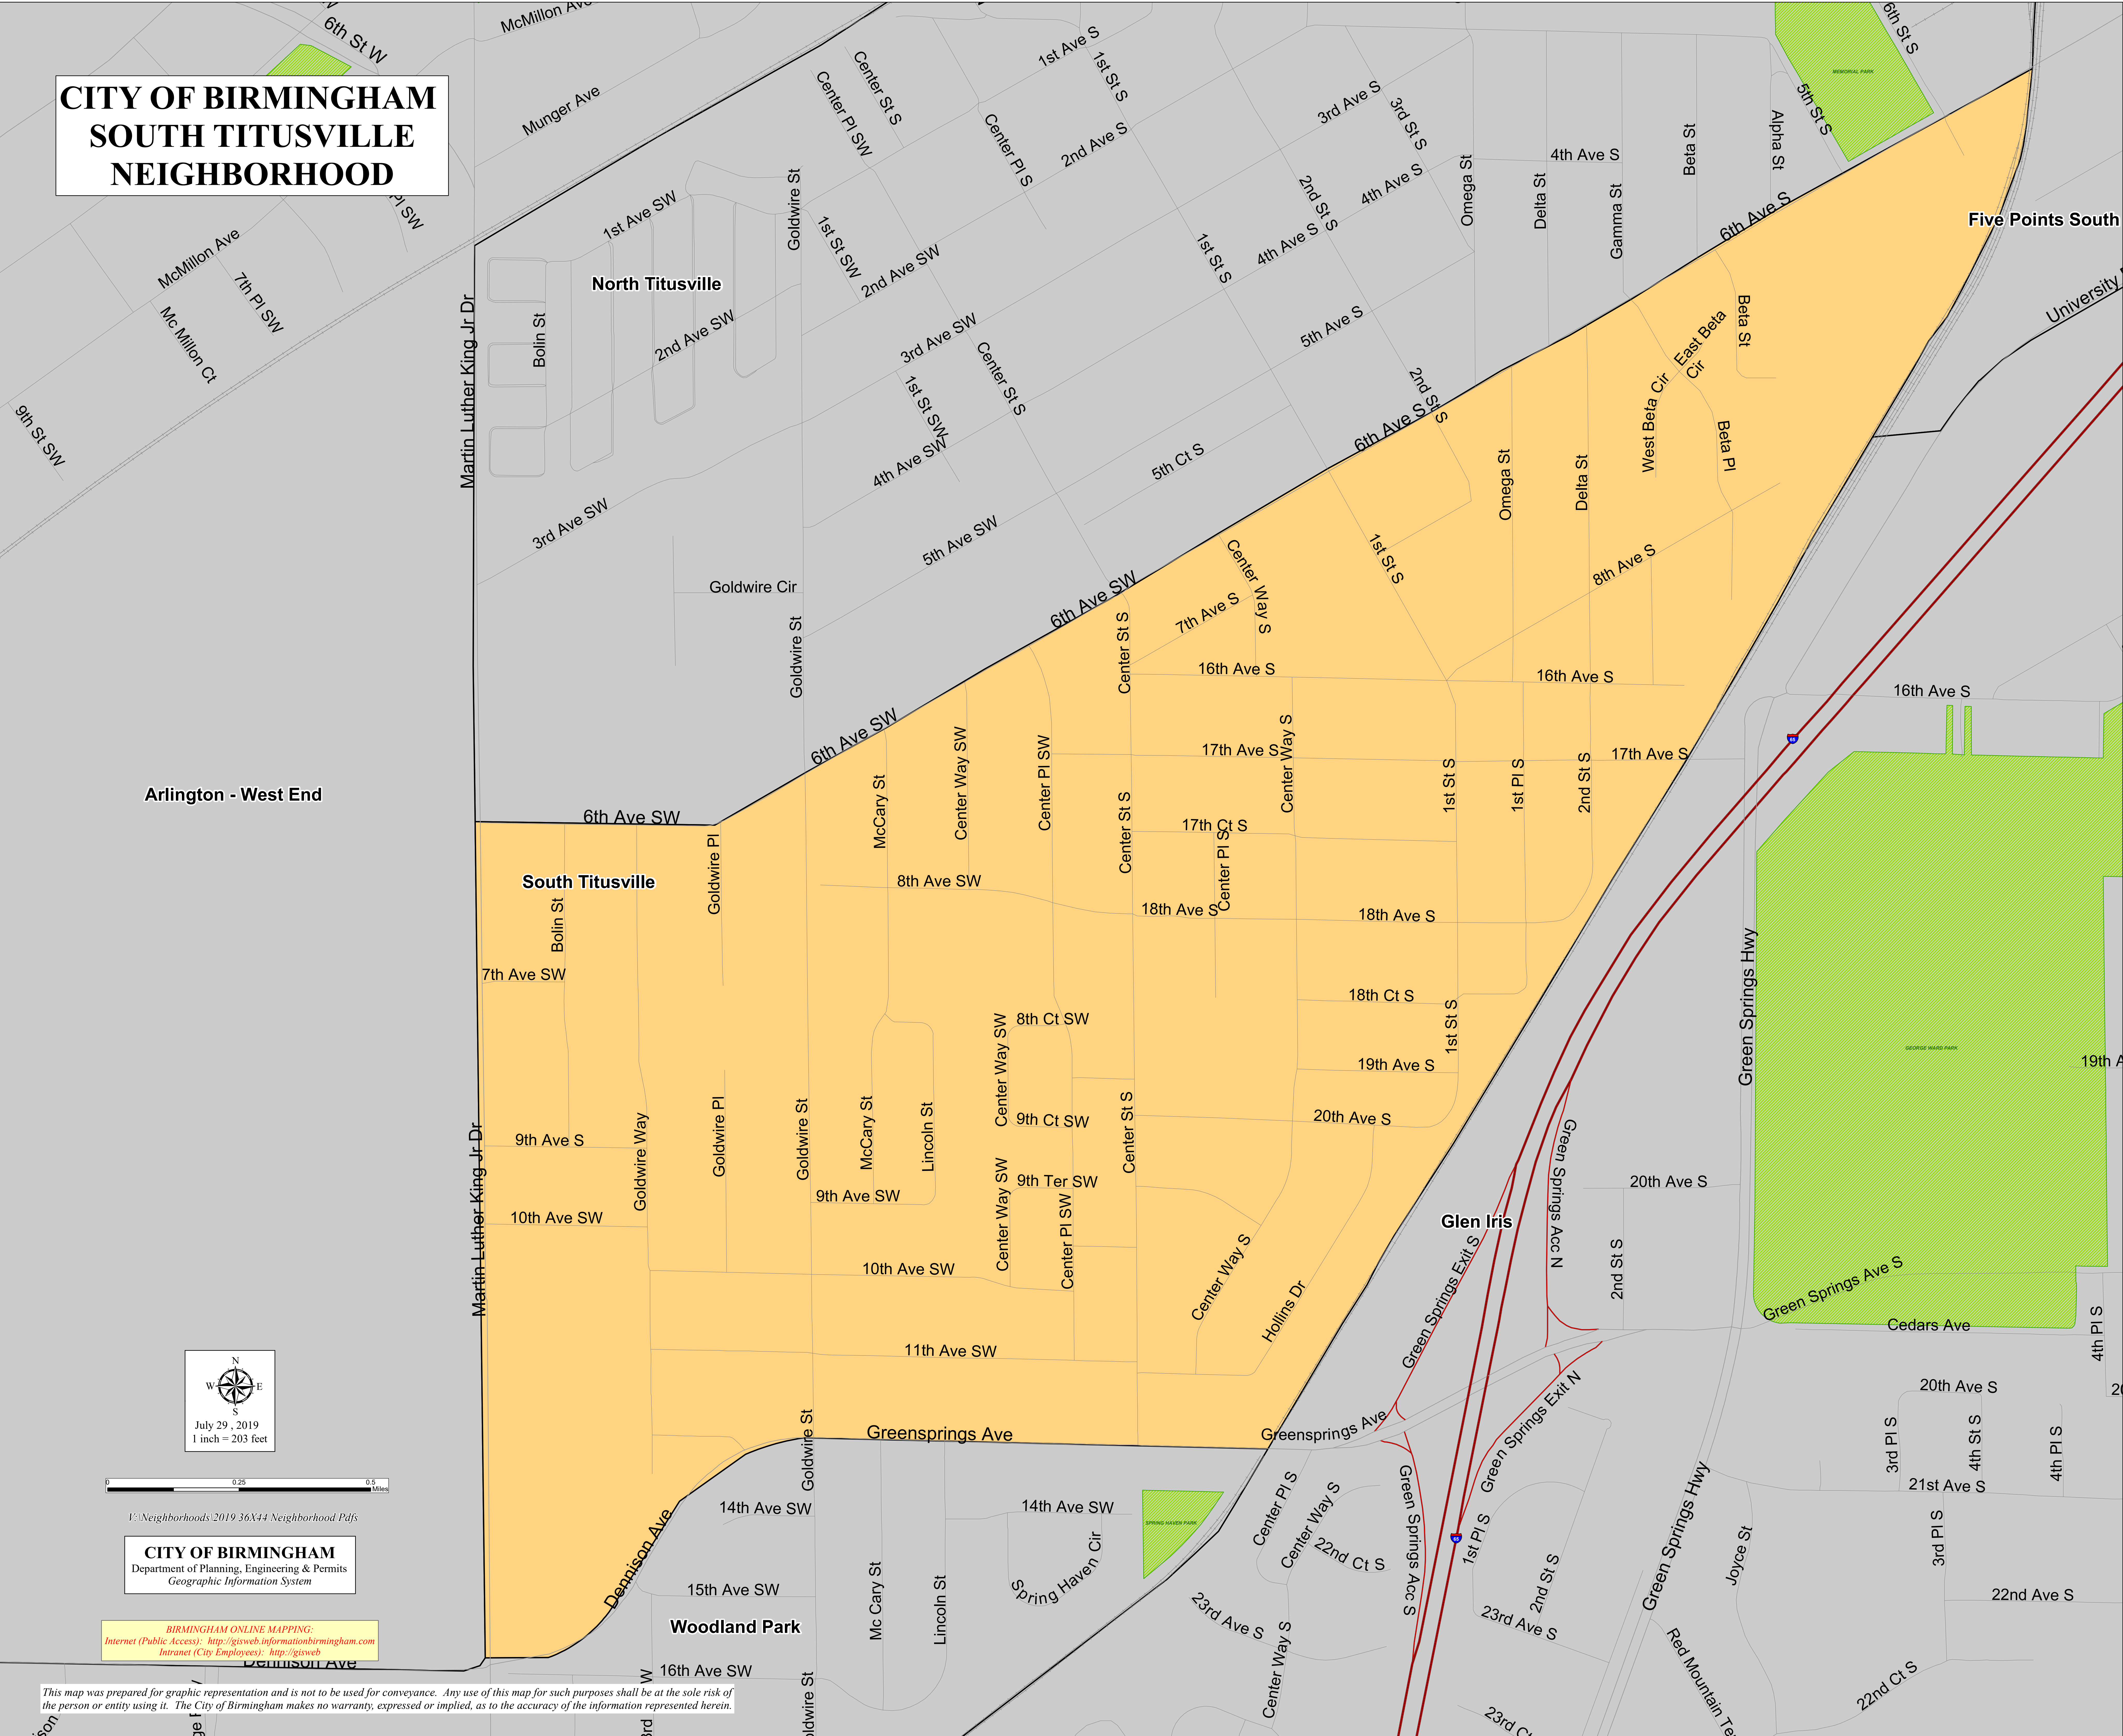

CITY OF BIRMINGHAM SOUTH TITUSVILLE NEIGHBORHOOD

Arlington - West End

Five Points South

July 29, 2019
1 inch = 203 feet

0 0.25 0.5 Miles

Neighborhoods 2019 36X44 Neighborhood Pdfs

CITY OF BIRMINGHAM
Department of Planning, Engineering & Permits
Geographic Information System