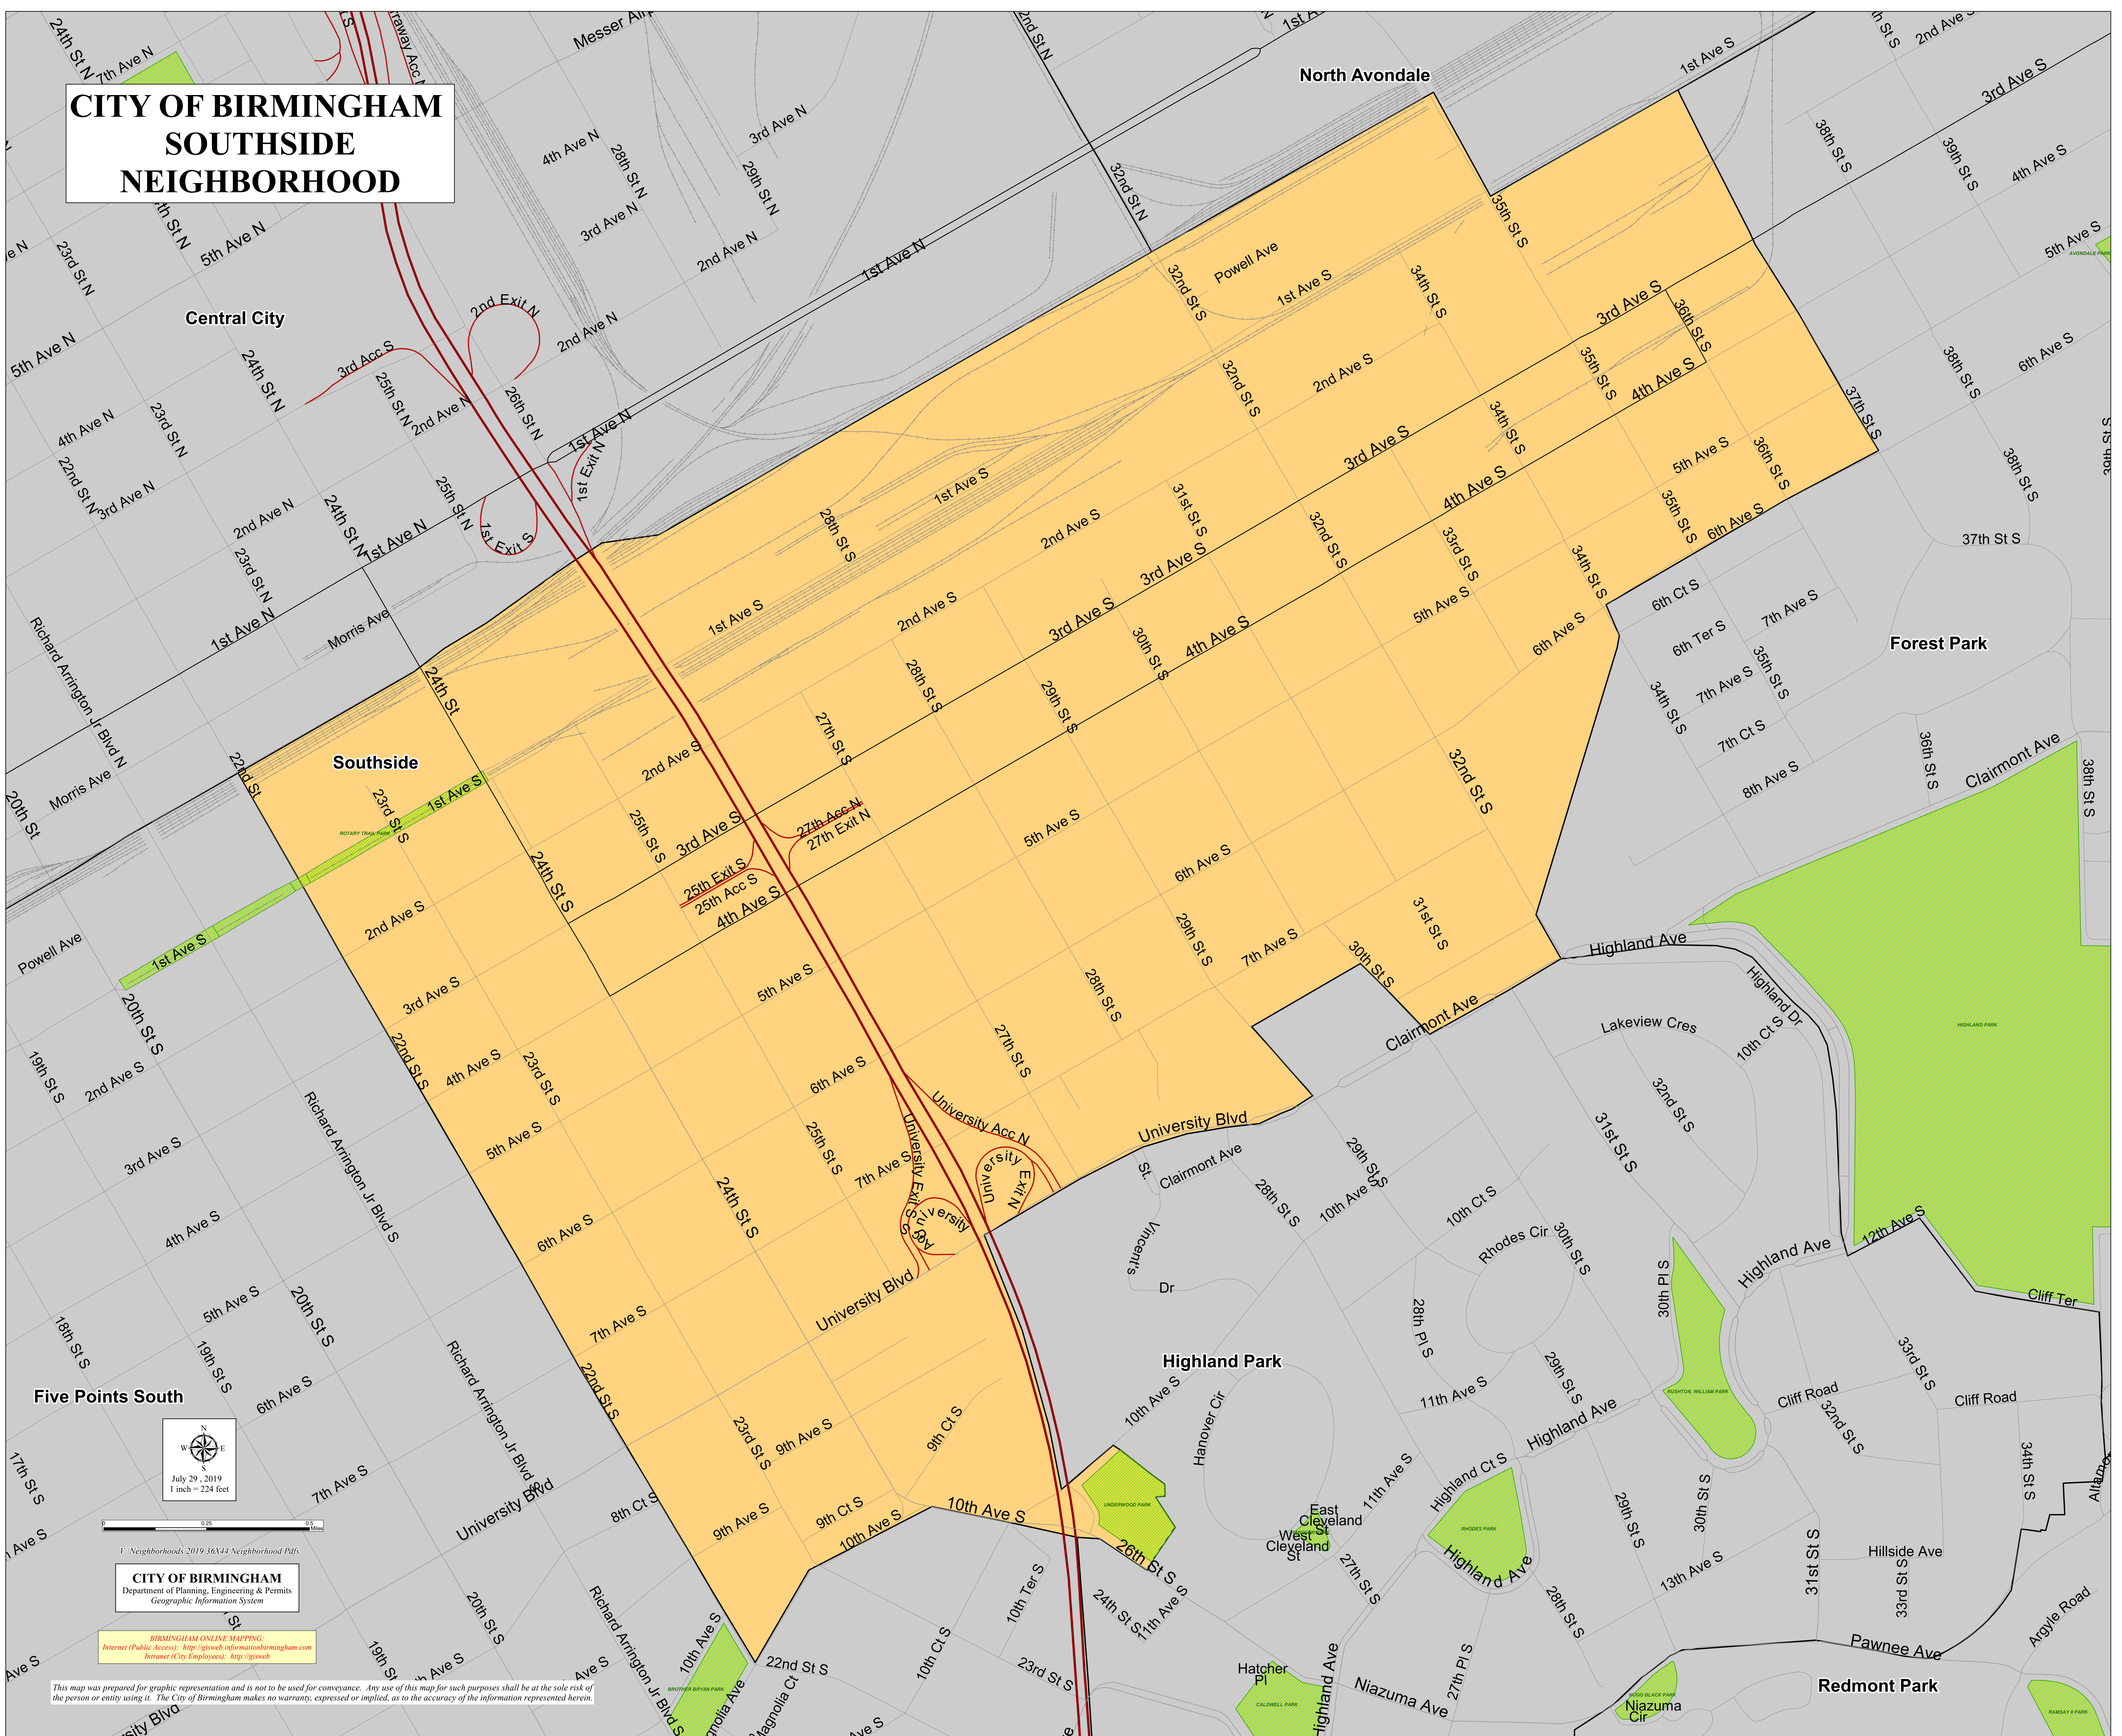

CITY OF BIRMINGHAM SOUTHSIDE NEIGHBORHOOD

CITY OF BIRMINGHAM
Department of Planning, Engineering & Permits
Geographic Information System