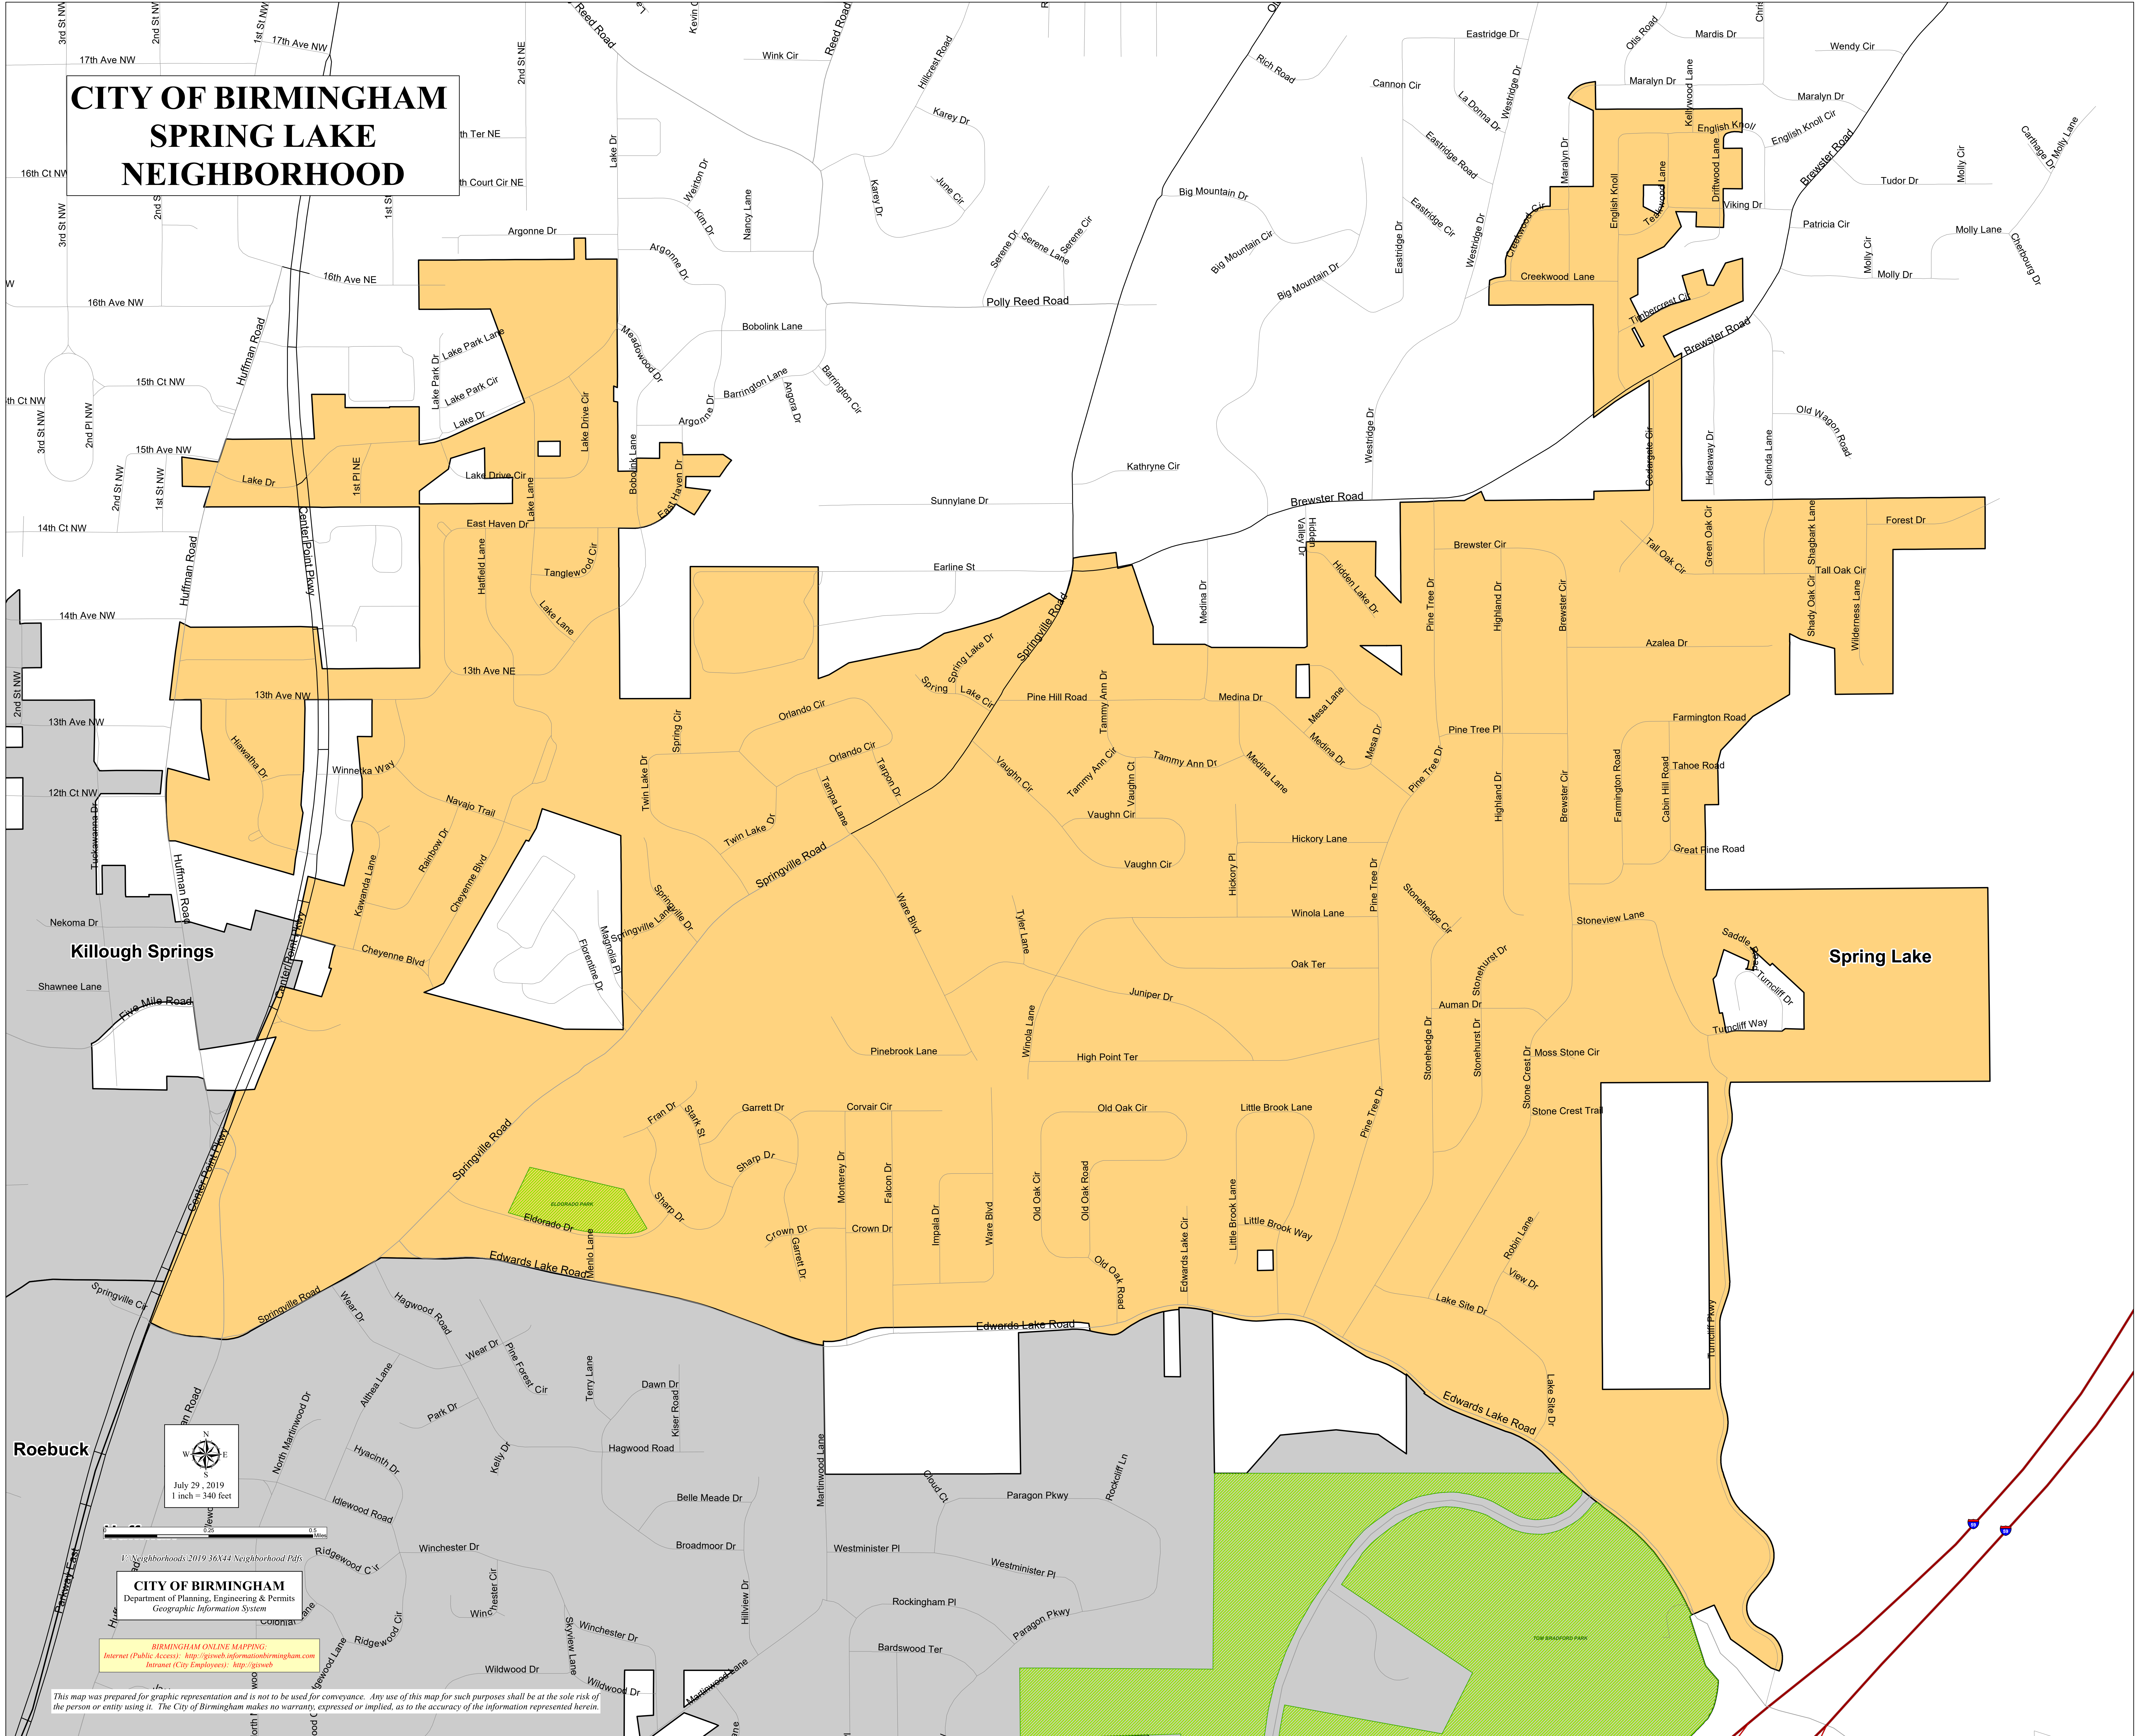

CITY OF BIRMINGHAM SPRING LAKE NEIGHBORHOOD

CITY OF BIRMINGHAM
Department of Planning, Engineering & Permits
Geographic Information System

BIRMINGHAM ONLINE MAPPING:
Internet (Public Access): <http://gisweb.informationbirmingham.com>
Intranet (City Employees): <http://gisweb>