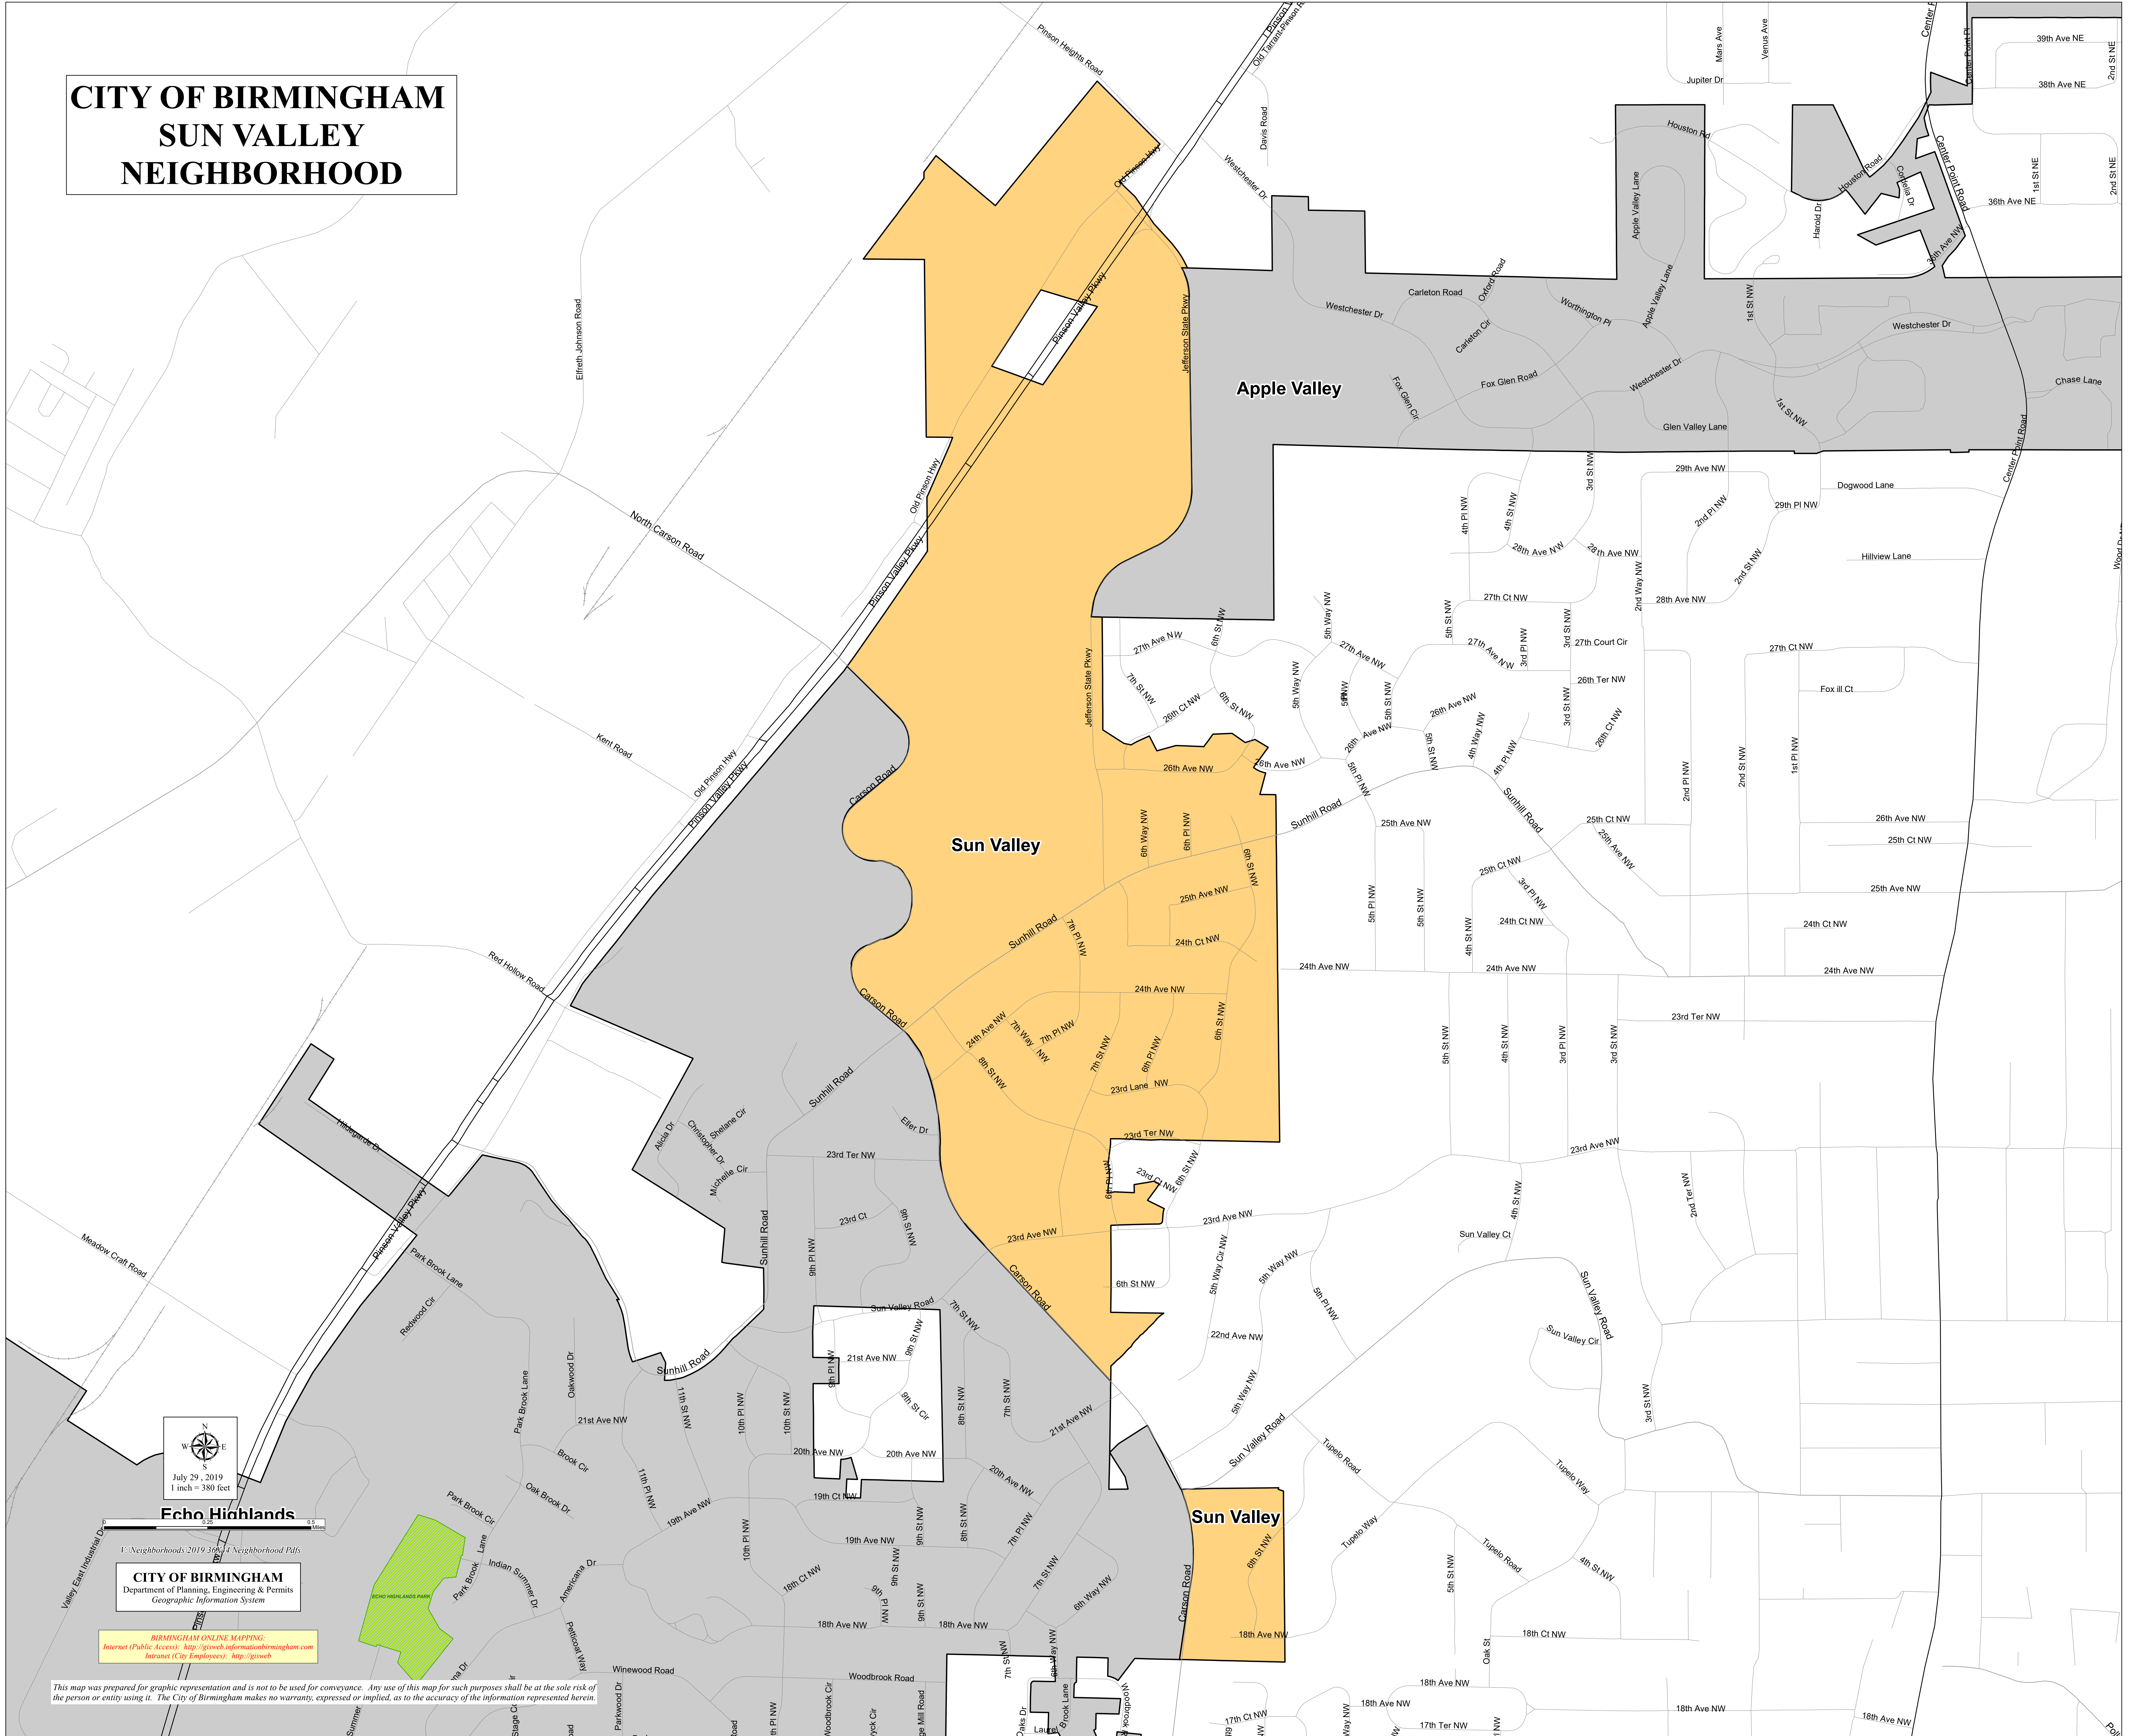

CITY OF BIRMINGHAM SUN VALLEY NEIGHBORHOOD

Echo Highlands

\\Neighborhoods\2019\30644\Neighborhood Pkgs

CITY OF BIRMINGHAM
Department of Planning, Engineering & Permits
Geographic Information System

BIRMINGHAM ONLINE MAPPING:
Internet (Public Access): <http://gisweb.informationbirmingham.com>
Intranet (City Employees): <http://gisweb>