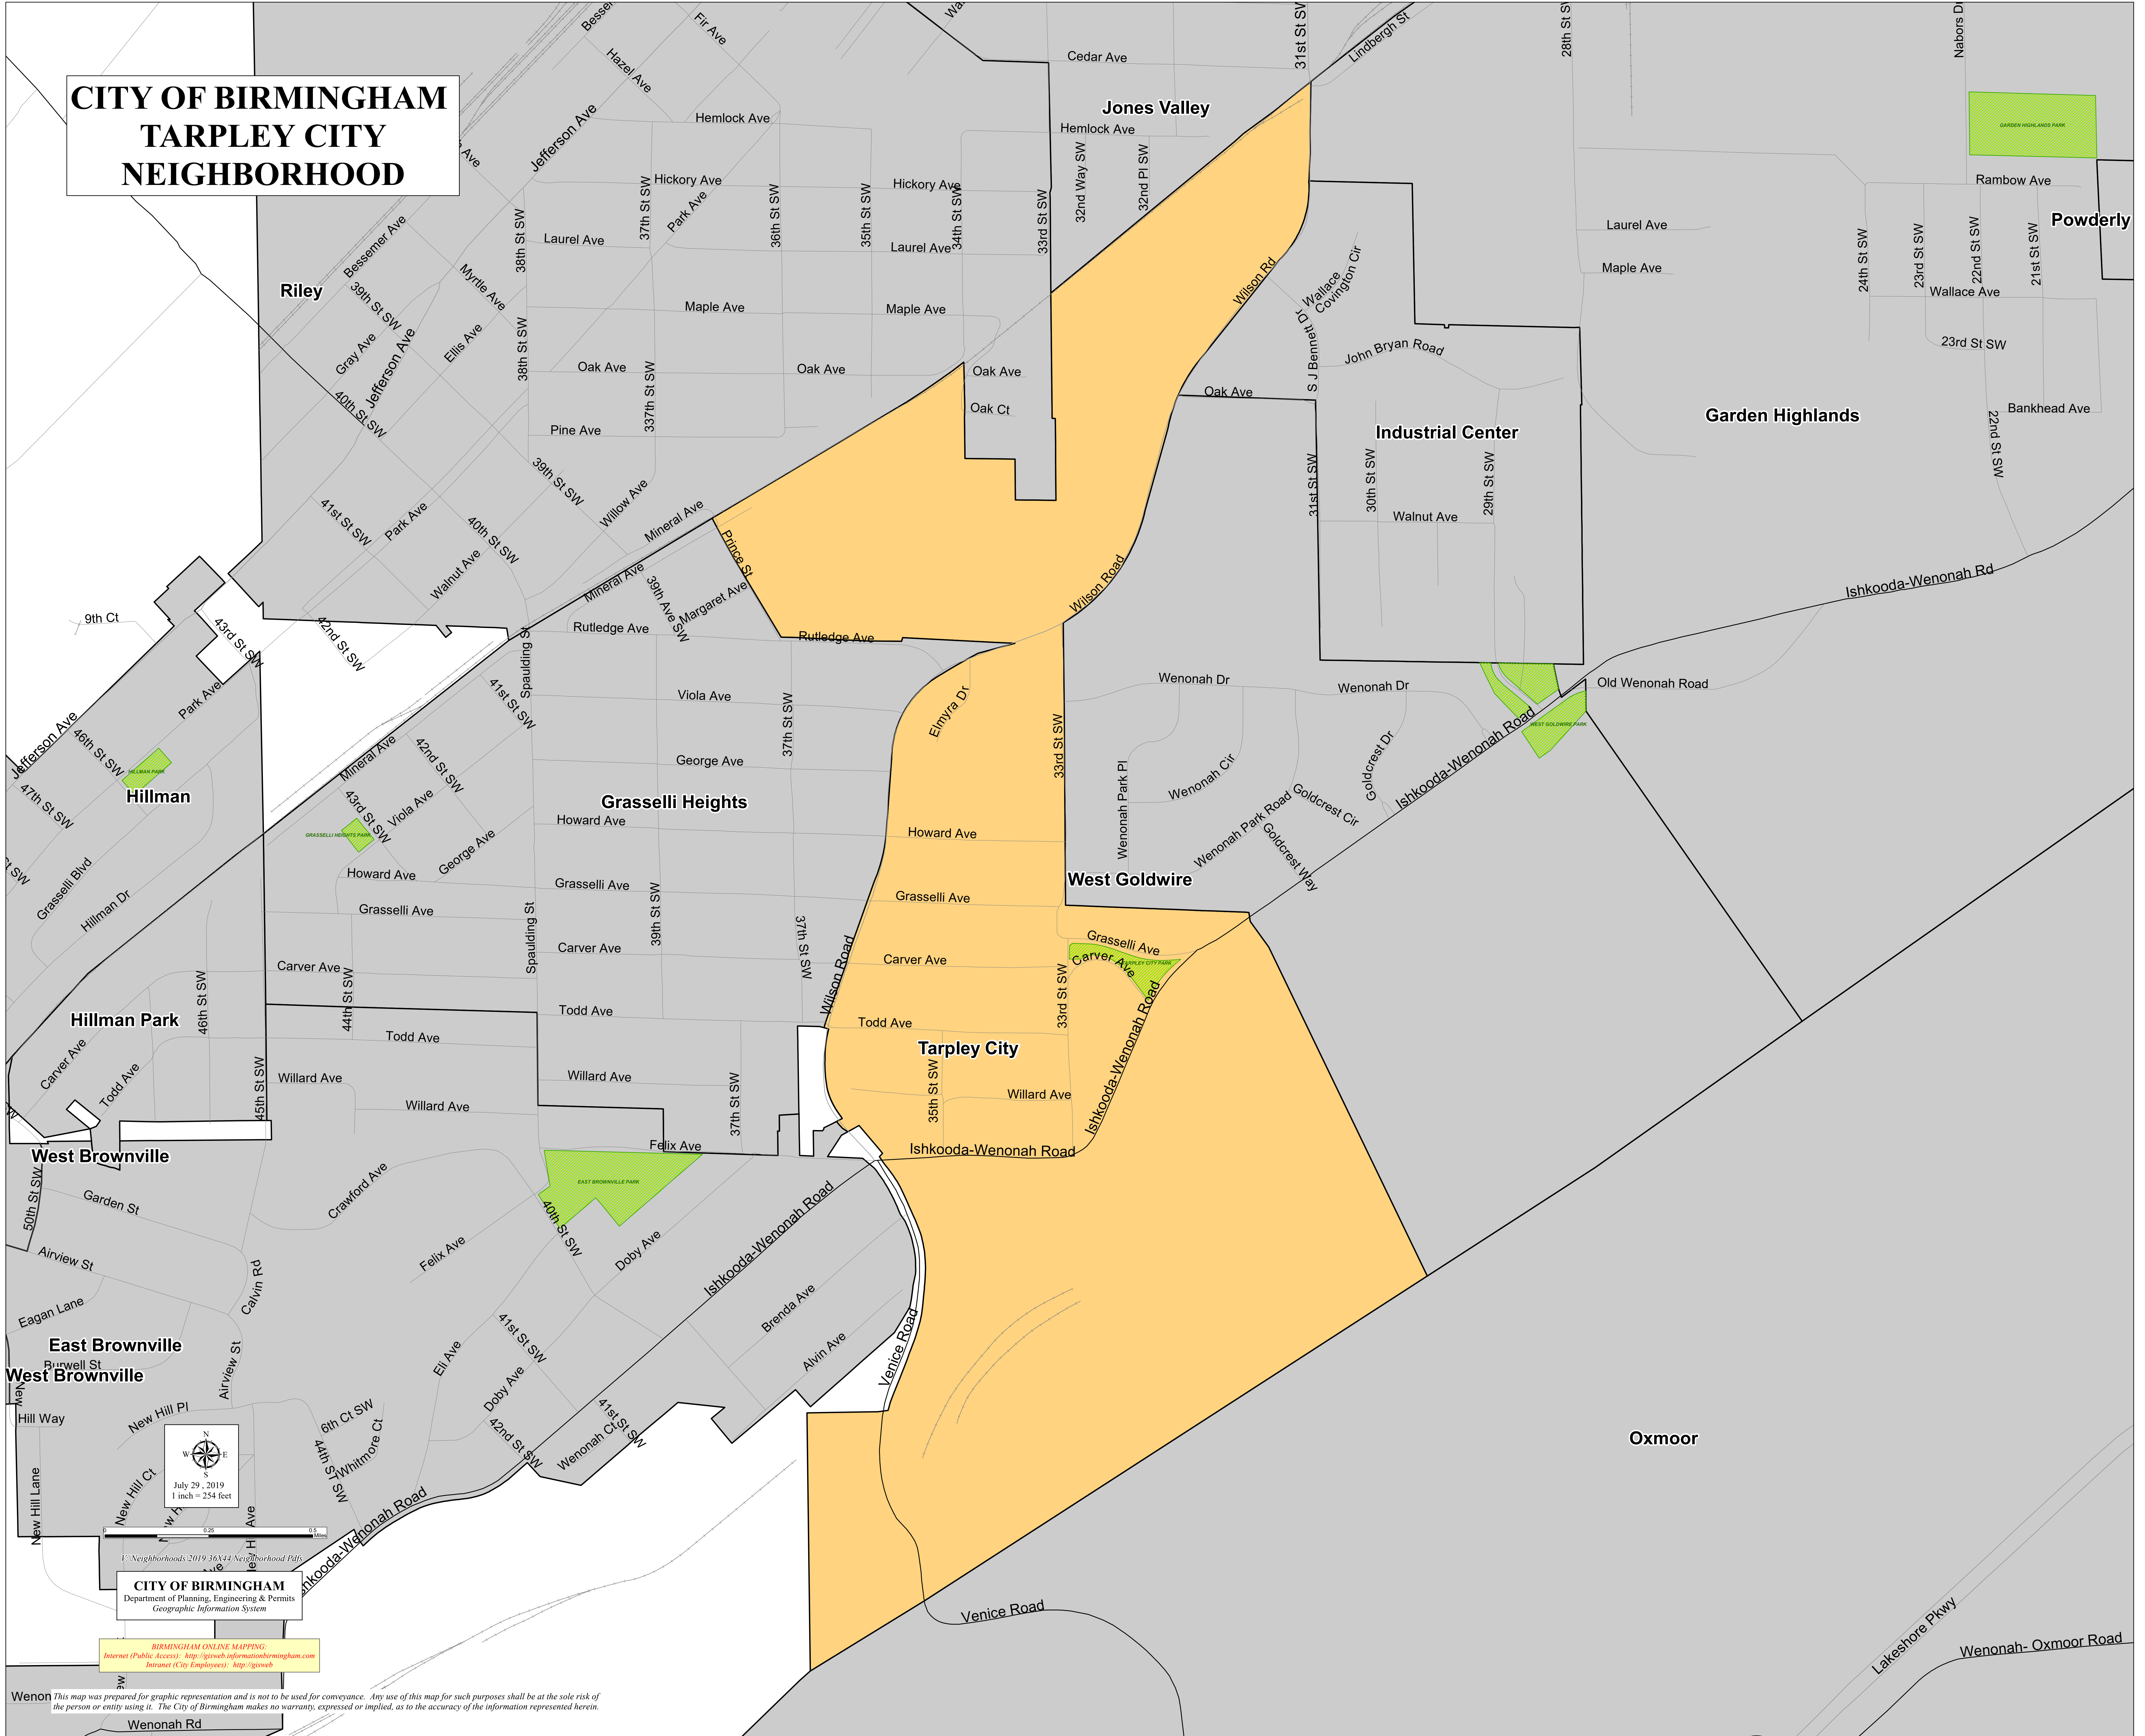

CITY OF BIRMINGHAM TARPLEY CITY NEIGHBORHOOD

July 29, 2019
1 inch = 254 feet

CITY OF BIRMINGHAM
Department of Planning, Engineering & Permits
Geographic Information System