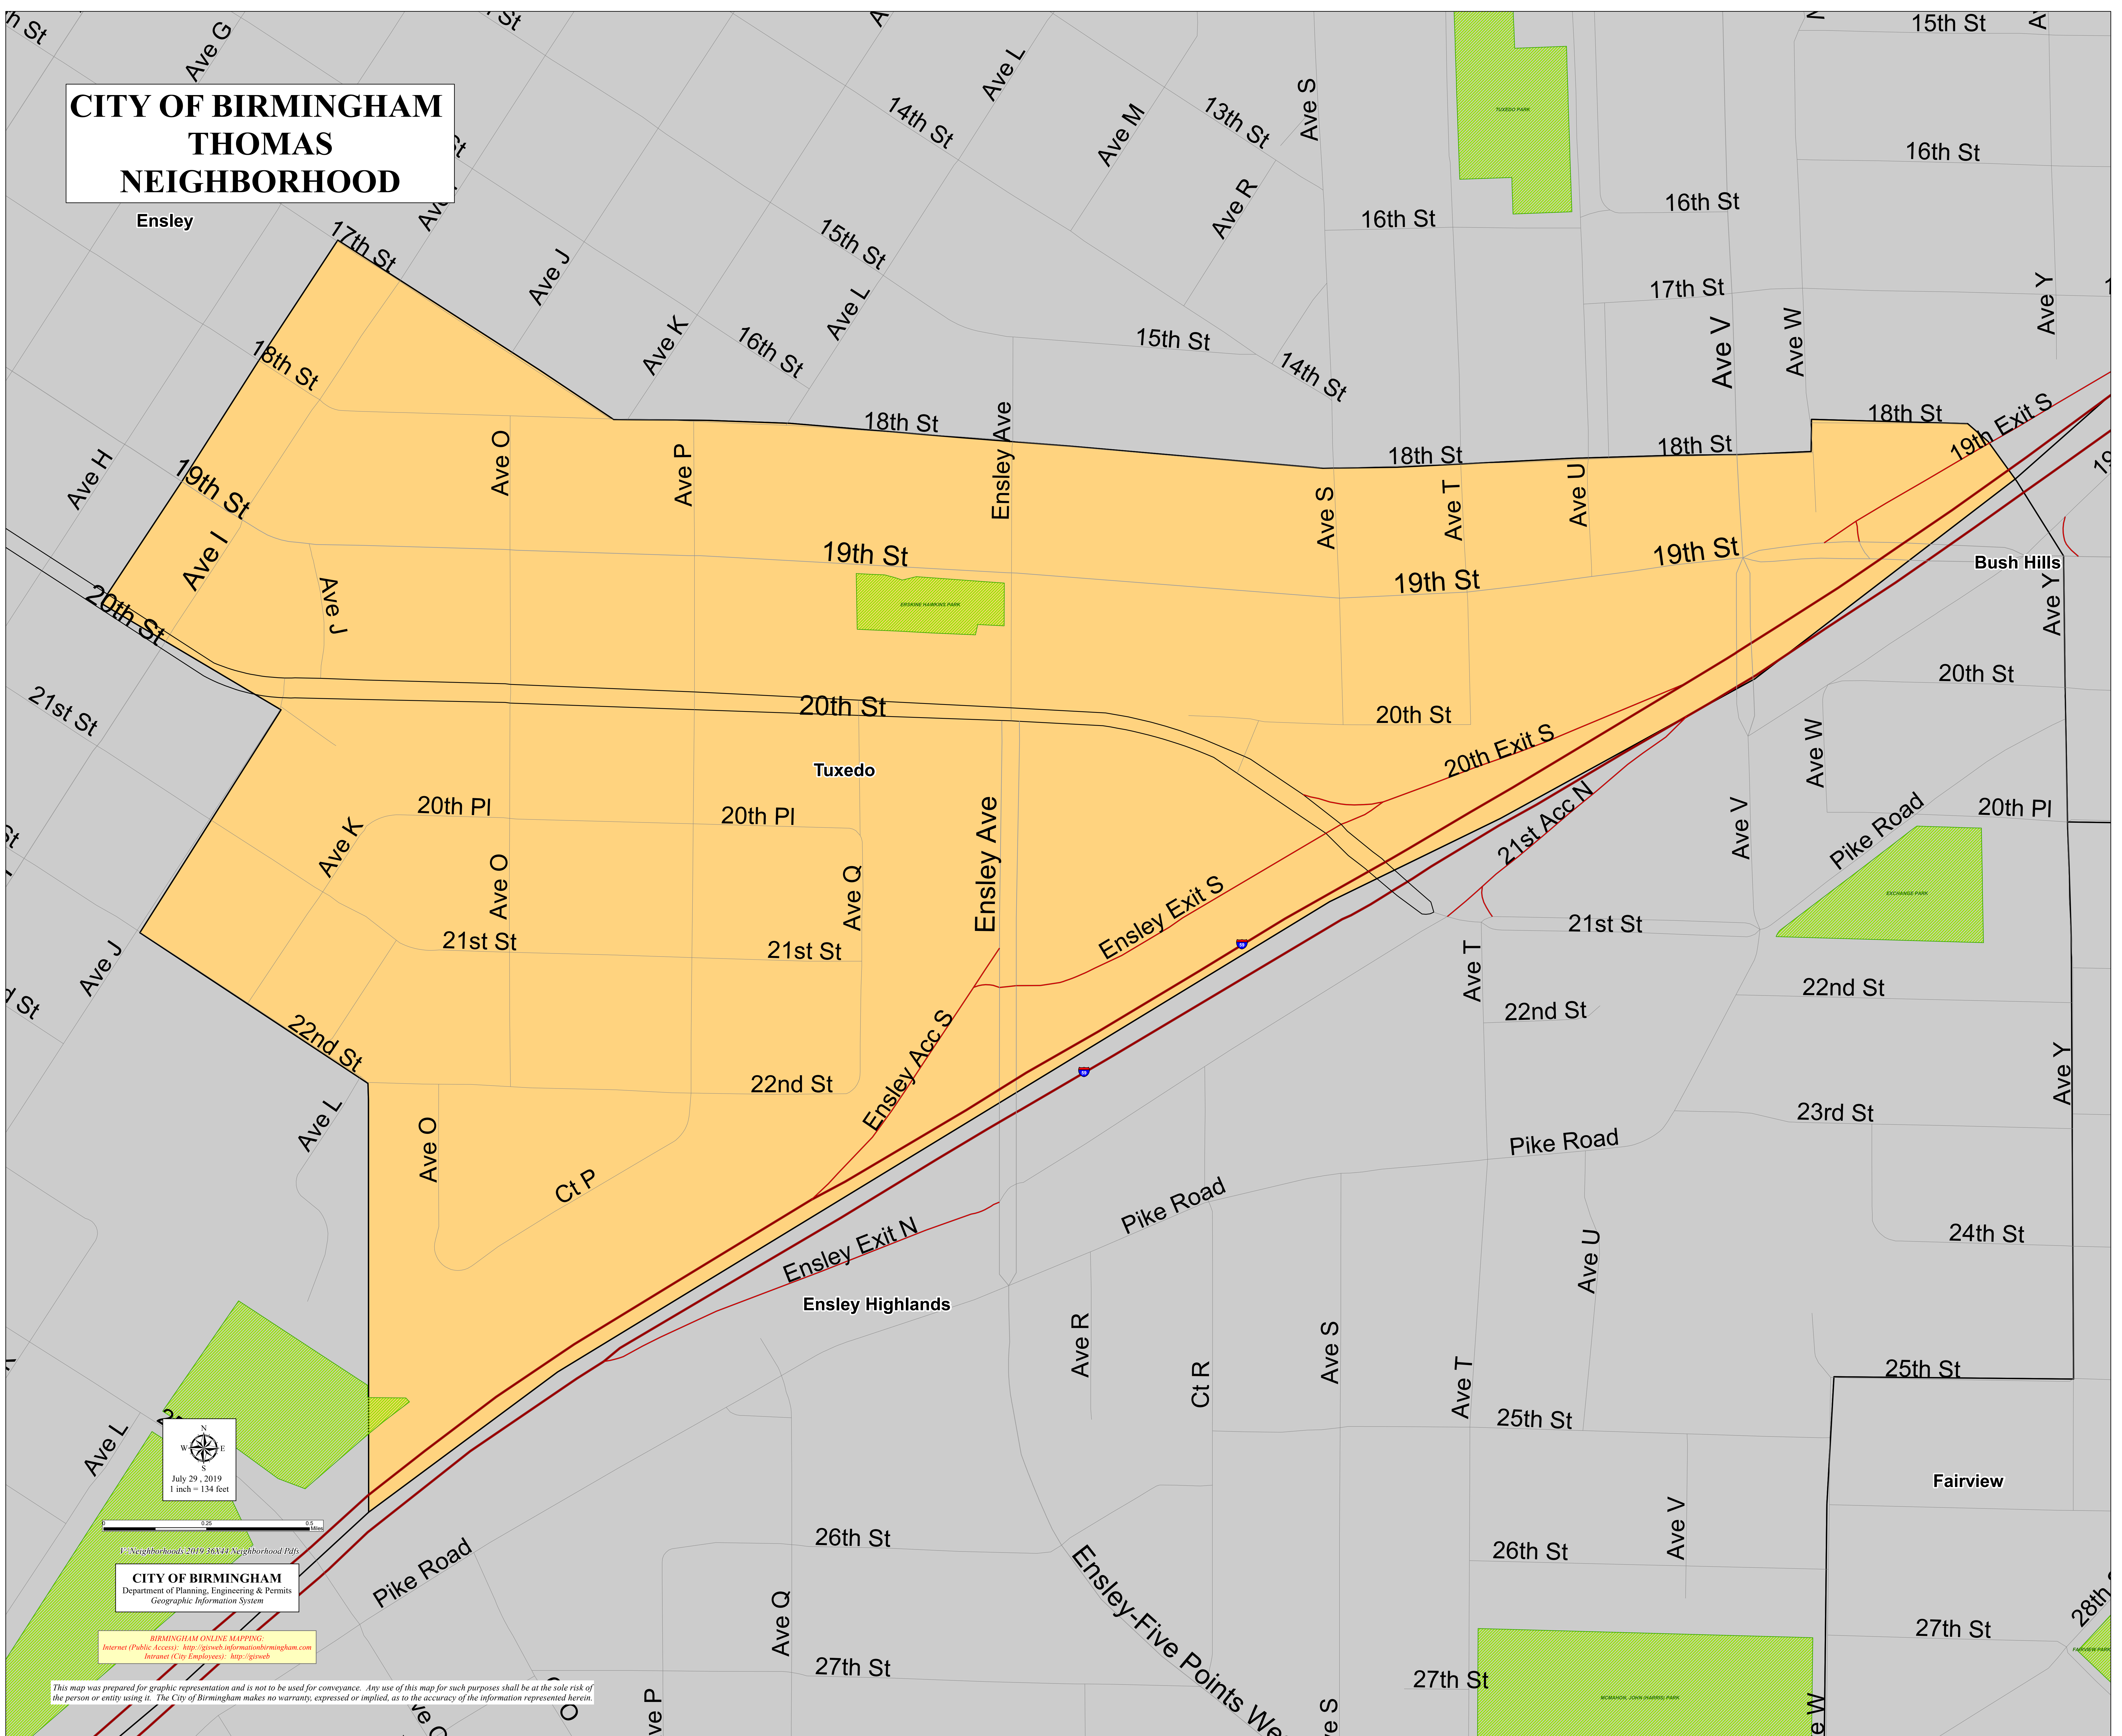

CITY OF BIRMINGHAM THOMAS NEIGHBORHOOD

CITY OF BIRMINGHAM
Department of Planning, Engineering & Permits
Geographic Information System