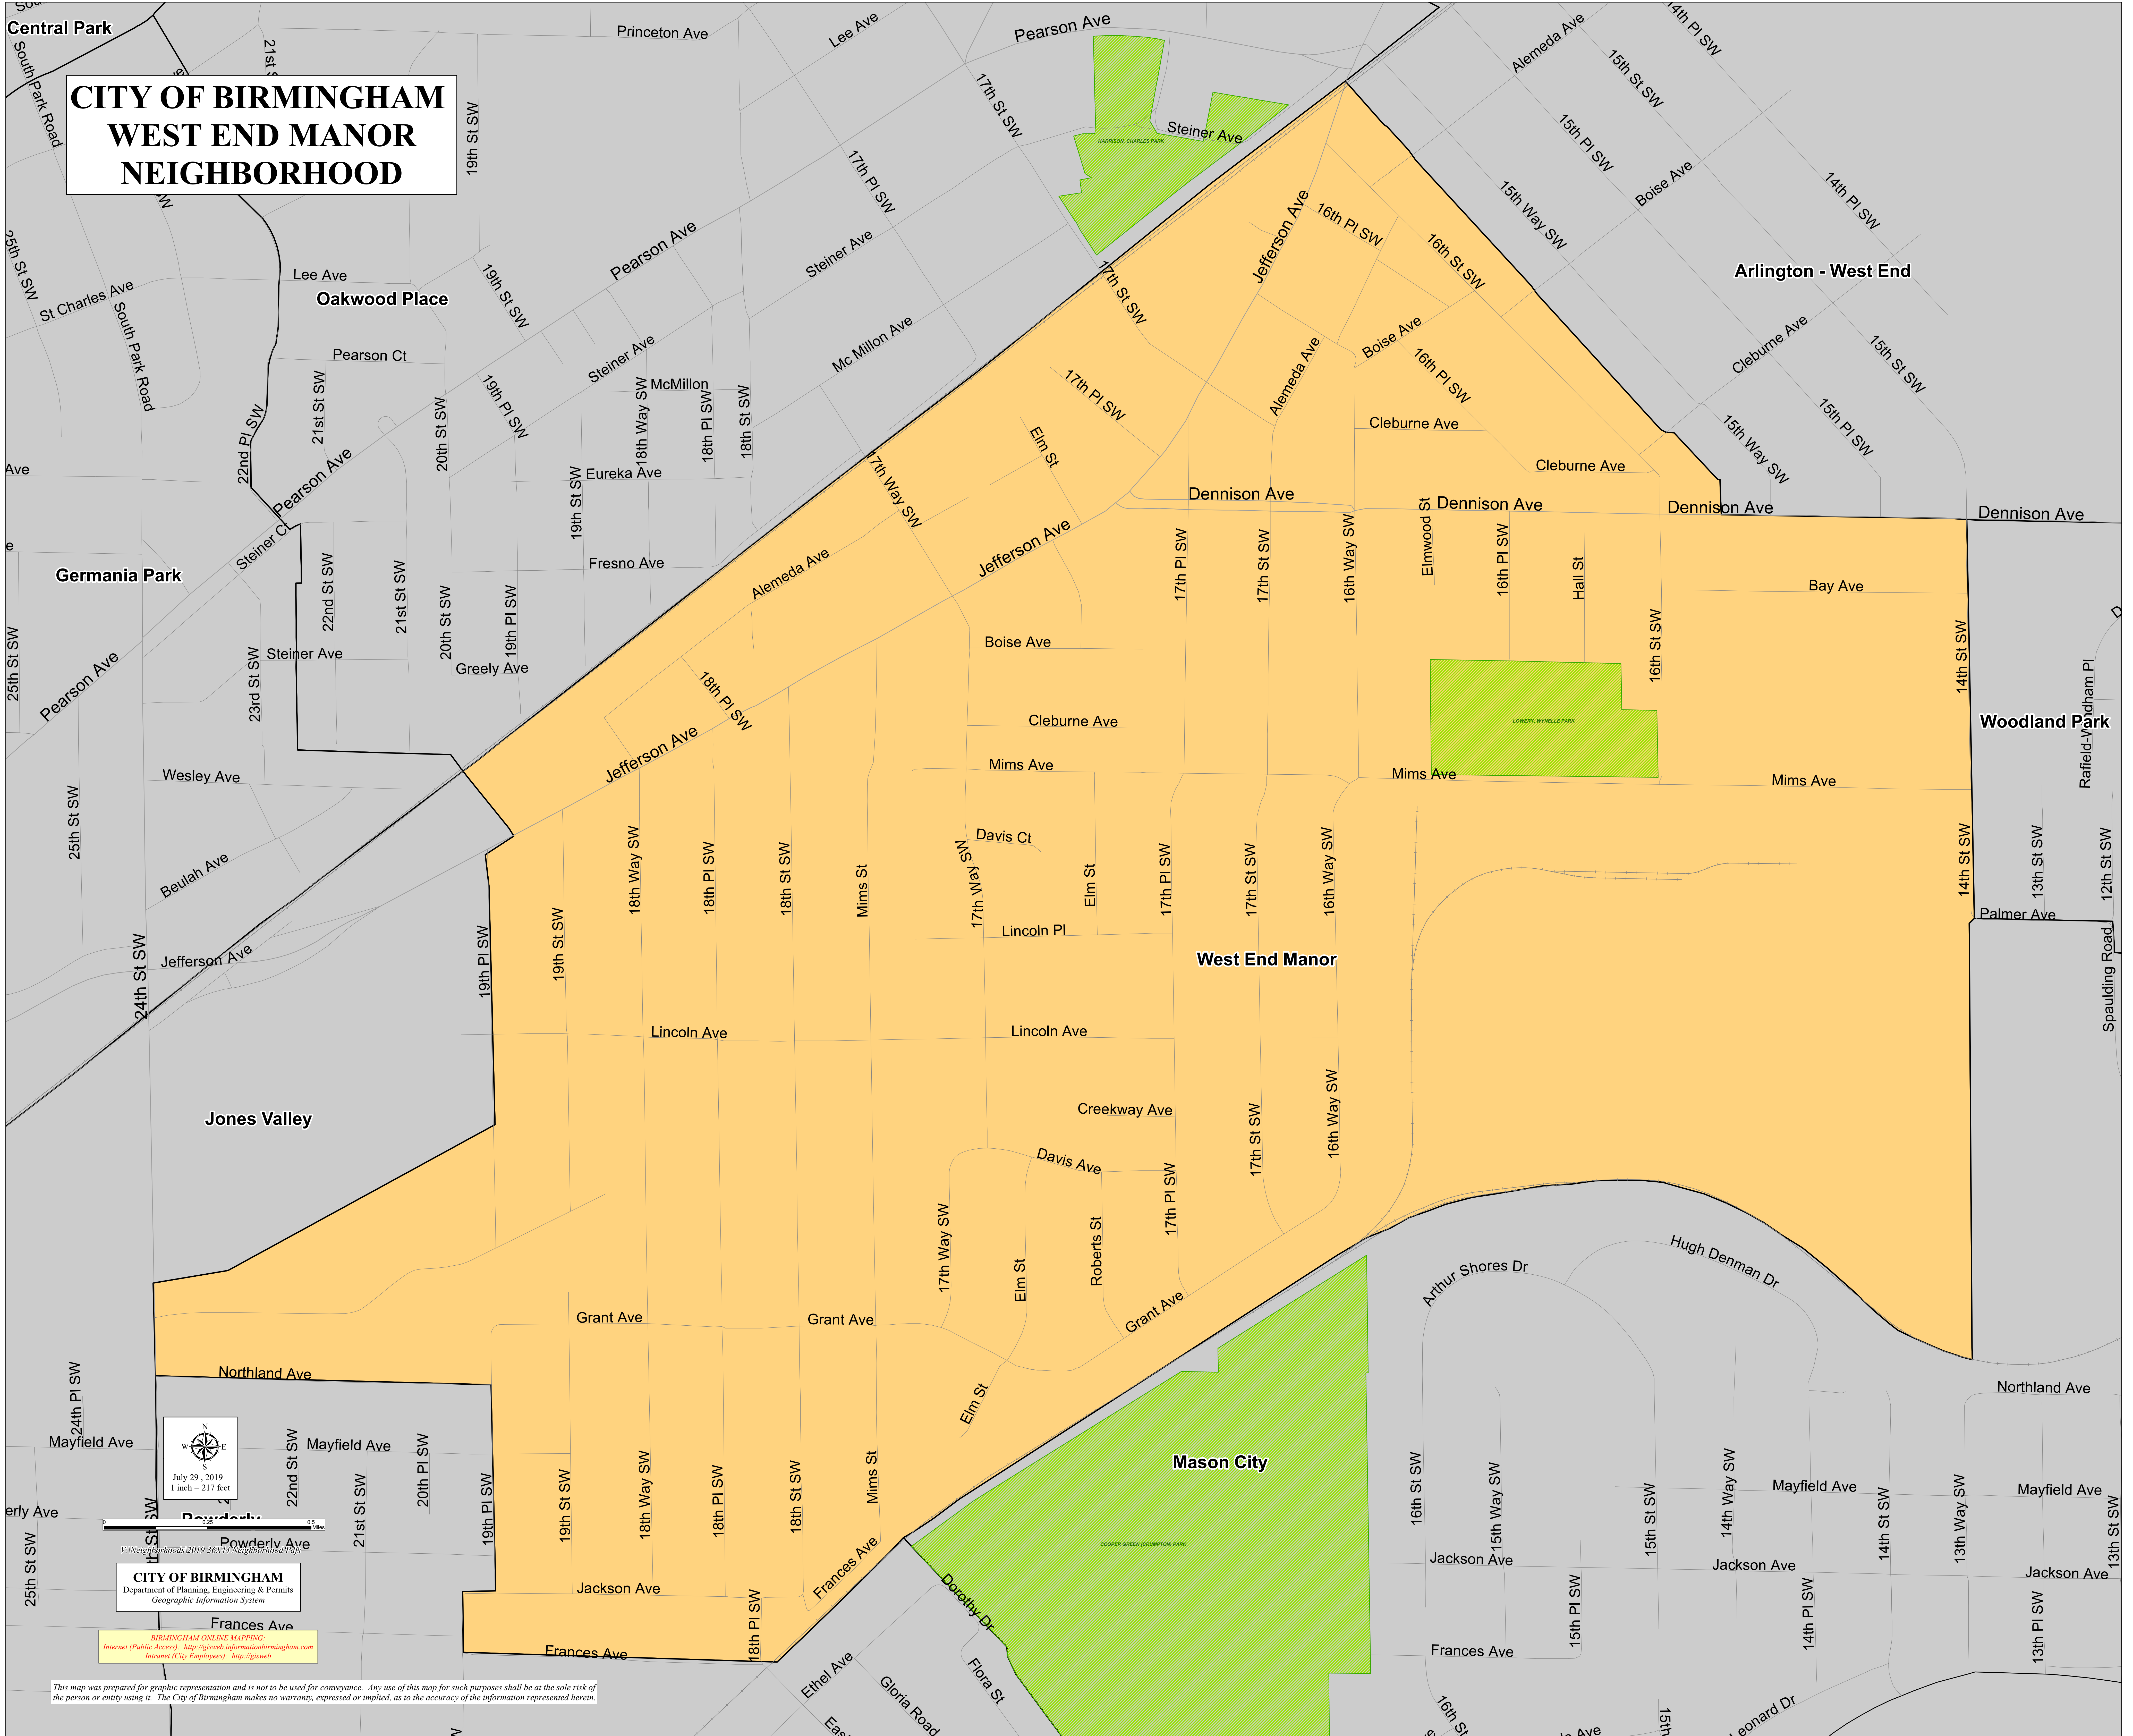

CITY OF BIRMINGHAM WEST END MANOR NEIGHBORHOOD

CITY OF BIRMINGHAM
Department of Planning, Engineering & Permits
Geographic Information System

BIRMINGHAM ONLINE MAPPING:
Internet (Public Access): <http://gisweb.informationbirmingham.com>
Intranet (City Employees): <http://gisweb>