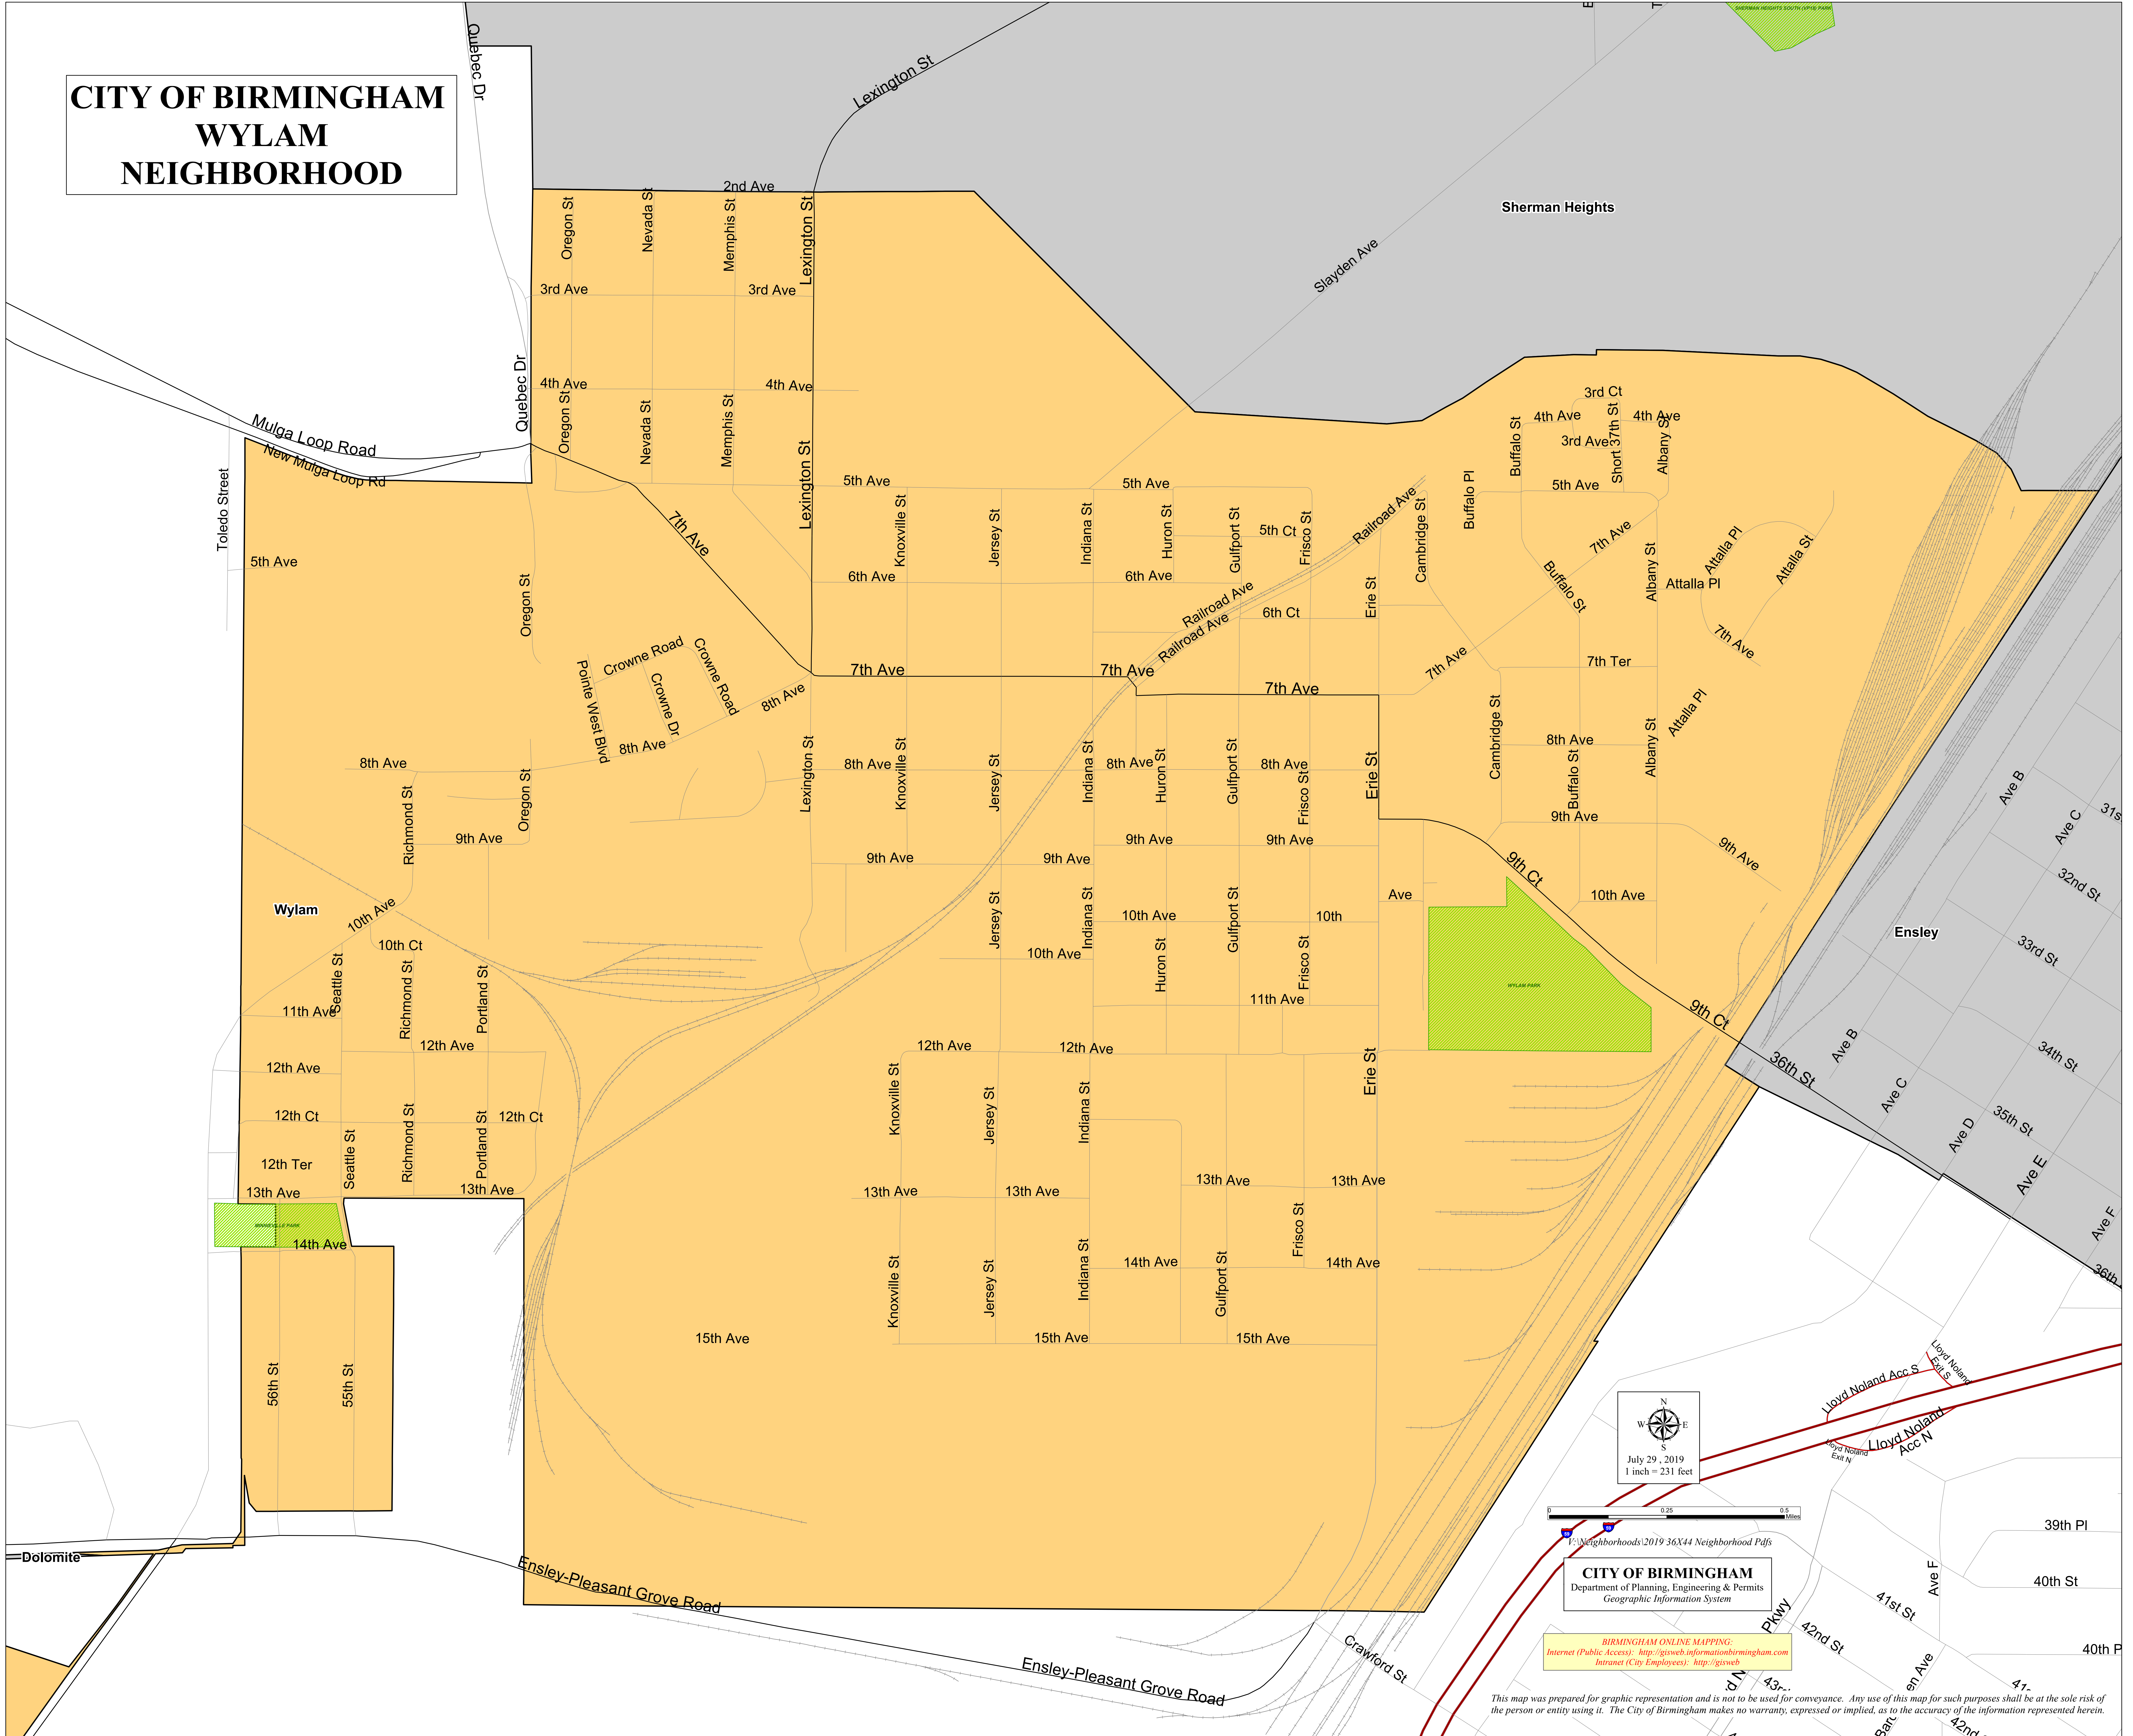

CITY OF BIRMINGHAM WYLAM NEIGHBORHOOD

1: Neighborhoods\2019 36X44 Neighborhood Pdfs
CITY OF BIRMINGHAM
Department of Planning, Engineering & Permits
Geographic Information System
BIRMINGHAM ONLINE MAPPING:
Internet (Public Access): <http://gisweb.information@birmingham.com>
Intranet (City Employees): <http://gisweb>

This map was prepared for graphic representation and is not to be used for conveyance. Any use of this map for such purposes shall be at the sole risk of the person or entity using it. The City of Birmingham makes no warranty, expressed or implied, as to the accuracy of the information represented herein.